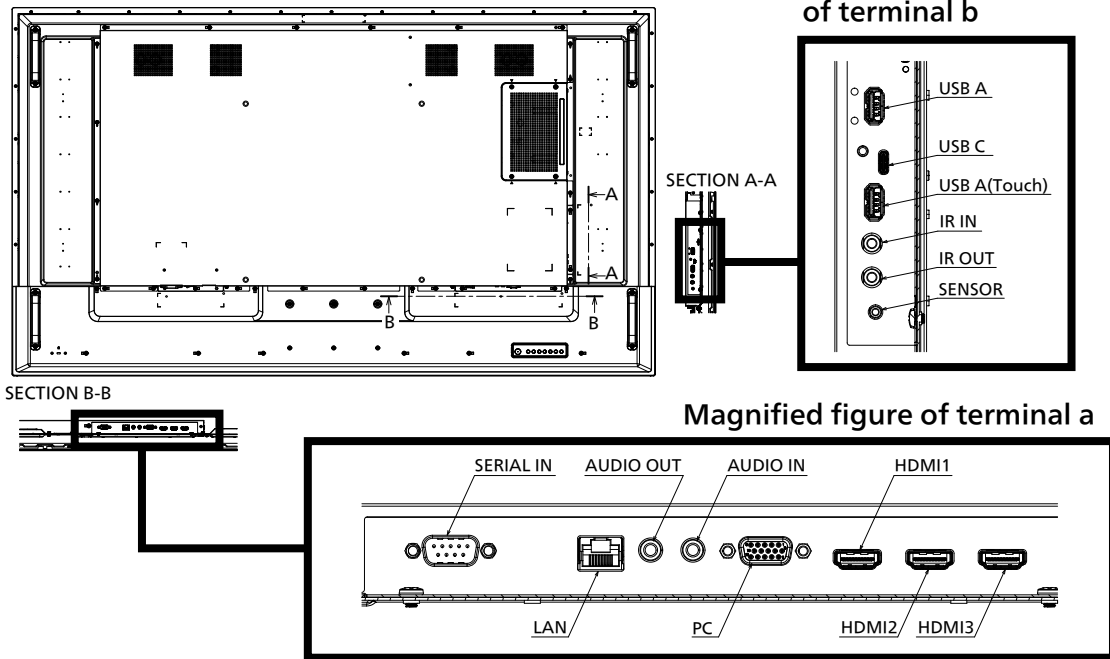

● Drawing of terminals

View from back

Terminal a
65SQ2H Terminal (Bottom)

	HDMI	LAN	SERIAL IN
A	0.33 (8.6)	0.39 (10.1)	0.44 (11.4)
B	0.54 (13.9)	0.48 (12.4)	0.43 (11.1)
C	-	-	0.21 (5.2)
D	1.06 (27.0)		

Units : inches (mm)