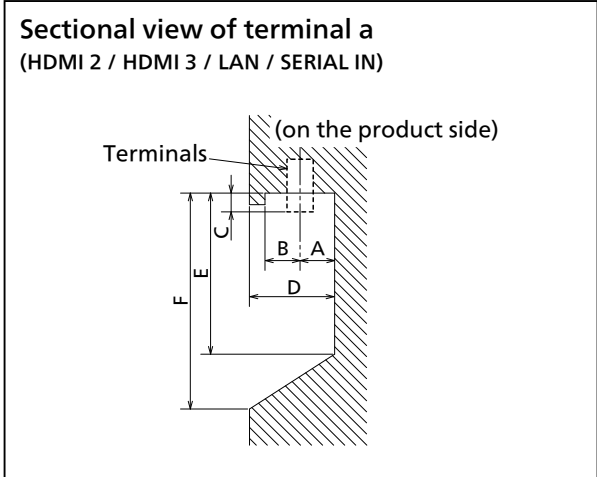

● Drawing of terminals

View from back

Terminal a
65SQ2H Terminal (Bottom)

	HDMI	LAN	SERIAL IN
A	0.33 (8.6)	0.39 (10.1)	0.44 (11.4)
B	0.54 (13.9)	0.48 (12.4)	0.43 (11.1)
C	-	-	0.21 (5.2)
D	1.06 (27.0)		

Units : inches (mm)