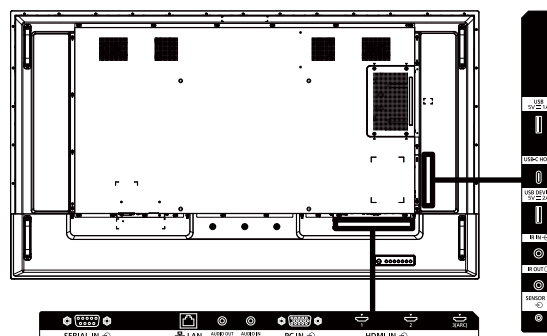

**OPTIONAL ACCESSORIES**

Pedestal	TY-ST75PE9
Early warning software	ET-SWA100/105 Series
Wall-Hanging Bracket	TY-WK98PV1
12G-SDI terminal board	TY-SB01QS
DIGITAL LINK (RX/TX) terminal board	TY-SB01DL

**DIMENSIONS**

Cautions: This drawing is not a scale  
Units : inches (mm)

**CONNECTION TERMINAL**