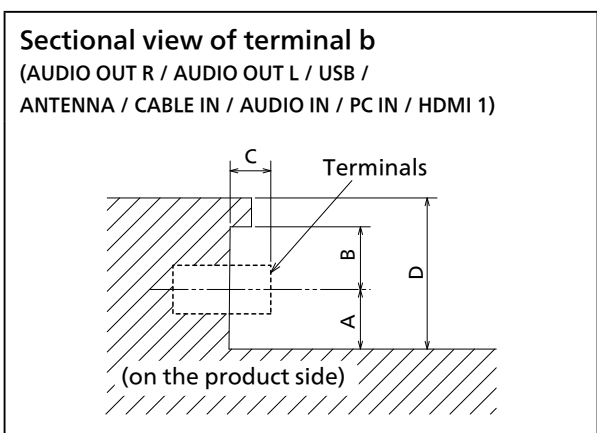

Terminal b
65SQ2H Terminal (Side)

Units : inches (mm)

	AUDIO OUT	USB	ANTENNA/ CABLE IN	AUDIO IN	PC IN	HDMI
A	0.43 (11.1)	0.42 (10.7)	0.45 (11.5)	0.46 (11.7)	0.44 (11.4)	0.33 (8.6)
B	0.45 (11.5)	0.46 (11.8)	0.43 (11.1)	0.42 (10.9)	0.44 (11.2)	0.54 (13.9)
C	0.20 (5.1)	-	0.44 (11.1)	0.11 (2.7)	0.21 (5.1)	-
D	1.05 (26.7)					

1 Due to the construction of terminal, some types of connecting cable or USB memory device cannot be used. Be sure to use connecting cable or USB memory device after confirmation in this drawing.