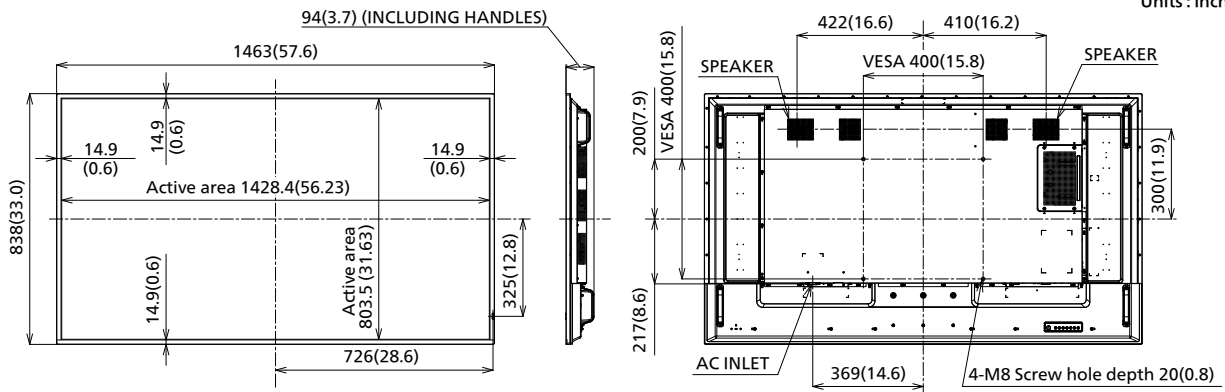

COMPATIBLE SOFTWARE

Multi Monitoring & Control Software (Early Warning Software) compatible Ver. 3.2	Yes
Video Wall Manager compatible Ver. 1.14	Yes
Content management Software compatible Ver. 4.0.0	Yes
Screen Transfer Compatible Ver. 2.3.0	Yes

STANDARD (CERTIFICATIONS)

SAFETY REGULATIONS	UL 62368-1, 3rd Ed. CSA C22.2 NO. 62368-1-14, 3rd Ed. EN 62368-1:2014 AS/NZS 62368-1:2018
RADIATION REGULATIONS	47 CFR FCC Part 15 Subpart B, Class A ANSI C63.4: 2014 , ICES-003 Issue7:2020 EN 55032: 2015, N 61000-3-2: 2014 EN 61000-3-3: 2013 , EN 55035: 2017 AS/NZS CISPR32:2015

REMOTE CONTROL TRANSMITTER

Power Requirements	DC 3 V (AAA Size batteries x 2)
Operating distance	Approx. 7m¹ (23ft)
Weight	Approx. 63g (2.3oz) ncluding batteries
Dimensions (W x H x D)	48 x 134 x 20 mm (1.9" x 5.3" x 0.8")

1 When operated directly in front of receptor.

INCLUDED ACCESSORIES

- Remote Control x 1 - Batteries (AAA size) x 2
- AC cord (approx. 2 m (78.7")) - sensor x 1
- Clamper x 2 - SDM-S Attachment - Operating Instruction Book

OPTIONAL ACCESSORIES

Pedestal	TY-ST75PE9
Early warning software	ET-SWA100/105 Series
Wall-Hanging Bracket	TY-WK98PV1
12G-SDI terminal board	TY-SB01QS
DIGITAL LINK (RX/TX) terminal board	TY-SB01DL

DIMENSIONS

Cautions: This drawing is not a scale
Units : inches (mm)