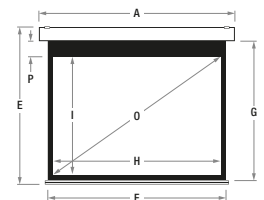

Standard formats

PSS formats

Surfaces Fireproof Certification