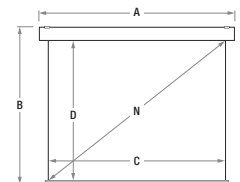

Alumid: large-scale formats for a unique style. Designed for screens with bases sized over 3.5 m, this model is equipped with the trademark built-in 108 mm diameter aluminium roller, contained in a case which is open underneath, for easy rolling of larger-scale screens. The result is an excellent tensioning of the projection surface. This product is also interesting from the installation point of view, which is based on the quick-assembly system, an operation which can be carried out autonomously and with significant time saving. Sit back and enjoy the results: theatres, congress centres, auditorium spaces, Alumid ensures a striking projection performance even in the most challenging spaces.

Create your own screen with the PSS:

- > **personalized dimensions:** width and height
- > **roller type:** standard motorized and radio integrated
- > **case:** with standard case or without case
- > **case color:** available black or white
- > **projection surfaces:** ReferenceWhite, ReferenceGrey, VisionWhite, VisionWhitePro, VisionRear, VisionRear DB, VisionAcoustik and VisionMacroAcoustik, available with black borders except the VisionRear and the VisionRear DB
- > **height of top:** from 10 to 45 cm
- > **projection surface drop:** front or rear
- > **positioning of command/motor:** right or left-hand side

Standard accessories:

- > kit with wall -or- ceiling- quick mount brackets
- > unipolar selector switch
- > remote control (only for radio-integrated version)

Optional accessories:

- > receiver and RF remote control for motorized screen (3 modalities: basic, automatic and compatible with domotic systems)
- > receiver and infrared remote control
- > bracket extensions for screens up to 60 cm