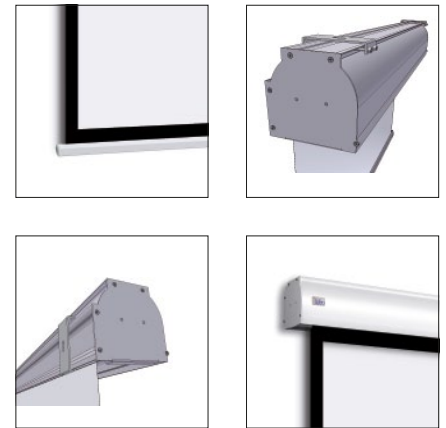

Alumid: large-scale formats for a unique style. Designed for screens with bases sized over 3.5 m, this model is equipped with the trademark built-in 108 mm diameter aluminium roller, contained in a case which is open underneath, for easy rolling of larger-scale screens. The result is an excellent tensioning of the projection surface. This product is also interesting from the installation point of view, which is based on the quick-assembly system, an operation which can be carried out autonomously and with significant time saving. Sit back and enjoy the results: theatres, congress centres, auditorium spaces, Alumid ensures a striking projection performance even in the most challenging spaces.

Create your own screen with the PSS:

- > **personalized dimensions:** width and height
- > **roller type:** standard motorized and radio integrated
- > **case:** with standard case or without case
- > **case color:** available black or white
- > **projection surfaces:** ReferenceWhite, ReferenceGrey, VisionWhite, VisionWhitePro, VisionRear, VisionRear DB, VisionAcoustik and VisionMacroAcoustik, available with black borders except the VisionRear and the VisionRear DB
- > **height of top:** from 10 to 45 cm
- > **projection surface drop:** front or rear
- > **positioning of command/motor:** right or left-hand side

Standard accessories:

- > kit with wall -or- ceiling- quick mount brackets
- > unipolar selector switch
- > remote control (only for radio-integrated version)

Optional accessories:

- > receiver and RF remote control for motorized screen (3 modalities: basic, automatic and compatible with domotic systems)
- > receiver and infrared remote control
- > bracket extensions for screens up to 60 cm