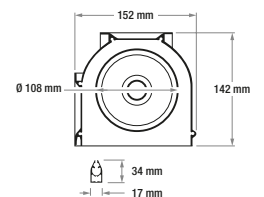

Alumid: large-scale formats for a unique style. Designed for screens with bases sized over 3.5 m, this model is equipped with the trademark built-in 108 mm diameter aluminium roller, contained in a case which is open underneath, for easy rolling of larger-scale screens. The result is an excellent tensioning of the projection surface. This product is also interesting from the installation point of view, which is based on the quick-assembly system, an operation which can be carried out autonomously and with significant time saving. Sit back and enjoy the results: theatres, congress centres, auditorium spaces, Alumid ensures a striking projection performance even in the most challenging spaces.

Create your own screen with the PSS:

- > **personalized dimensions:** width and height
- > **roller type:** standard motorized and radio integrated
- > **case:** with standard case or without case
- > **case color:** available black or white
- > **projection surfaces:** ReferenceWhite, ReferenceGrey, VisionWhite, VisionWhitePro, VisionRear, VisionRear DB, VisionAcoustik and VisionMacroAcoustik, available with black borders except the VisionRear and the VisionRear DB
- > **height of top:** from 10 to 45 cm
- > **projection surface drop:** front or rear
- > **positioning of command/motor:** right or left-hand side

Standard accessories:

- > kit with wall -or- ceiling- quick mount brackets
- > unipolar selector switch
- > remote control (only for radio-integrated version)

Optional accessories:

- > receiver and RF remote control for motorized screen (3 modalities: basic, automatic and compatible with domotic systems)
- > receiver and infrared remote control
- > bracket extensions for screens up to 60 cm