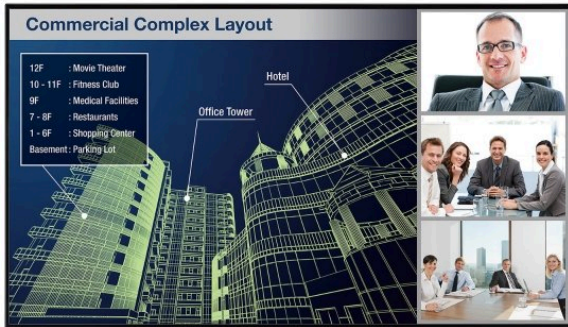

Sharp PN-HW861
LCD 86" Essential Large Format Display

Datasheet

Clearly a better choice. Bring content to life - fast

Enhance almost any professional environment with the outstanding 4K Ultra HD clarity of Sharp's PN-HW displays. They offer a wide range of screen sizes and flexible installation methods, including standalone operation, making them the ideal choice for both retail and corporate organisations.

With Sharp's PN-HW digital signage displays you can enjoy the perfect combination of slim and stylish design and crystal clear pictures. So you can get your message across loud and clear, wherever it needs to be seen.

Control made simple - using an integrated LAN/RS-232C interface all your displays can easily be controlled and monitored from a single PC.

Real impact - with built-in speakers, support for USB playback and range of connectivity, it is easy to create digital signage.