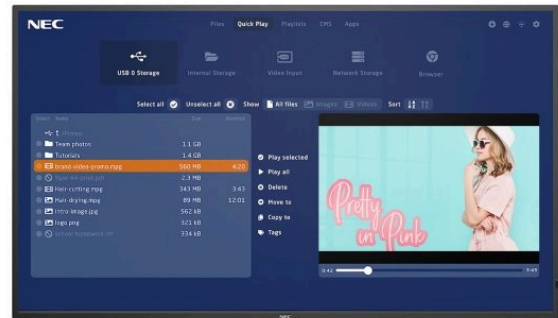

NEC MultiSync® ME501-MPi4 LCD 50" Midrange Large Format Display (incl. NEC MediaPlayer)

Datasheet

Digital Signage and real-time information deployed easily

Initiating effective communication to your target audience has never been easier to plan, install and operate. Deploying Signage with consistently updated information, real-time content adaption and scheduling has never been so simple.

Future-proof and upgradable, the NEC MediaPlayer software is powered by a pre-installed modular SoC Raspberry Pi module. Enabling remote operation of single and multiple display installations, benefit from flexible usage of many media types and a scheduling function for smart content management. For specific feature demands, the NEC MediaPlayer grants easy switching to the integrated Content Management Systems directly.

Install third party software - expand the NEC MediaPlayer functionality via additional Apps or even switch to your preferred Content Management Systems (CMS) directly from of the NEC MediaPlayer

Everything under control - one single interface is needed to manage both the NEC MediaPlayer and the display directly, via a web-interface or the NEC Display remote control.