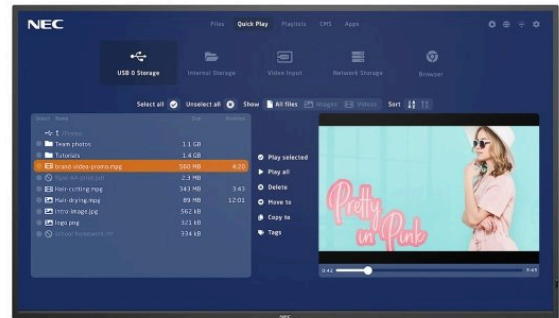

NEC MultiSync® ME431-MPi4 LCD 43" Message Essential Large Format Display

Datasheet

Digital Signage and real-time information deployed easily

Initiating effective communication to your target audience has never been easier to plan, install and operate. Deploying Signage with consistently updated information, real-time content adaption and scheduling has never been so simple.

Future-proof and upgradable, the NEC MediaPlayer software is powered by a pre-installed modular SoC Raspberry Pi module. Enabling remote operation of single and multiple display installations, benefit from flexible usage of many media types and a scheduling function for smart content management. For specific feature demands, the NEC MediaPlayer grants easy switching to the integrated Content Management Systems directly.

Install third party software - expand the NEC MediaPlayer functionality via additional Apps or even switch to your preferred Content Management Systems (CMS) directly from of the NEC MediaPlayer

Everything under control - one single interface is needed to manage both the NEC MediaPlayer and the display directly, via a web-interface or the NEC Display remote control.