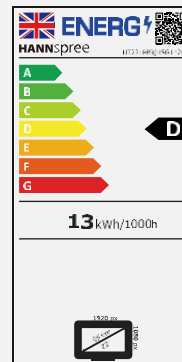

### OTHER FEATURES

10  
Point  
Touch

IP65

Panel  
Brightness  
350cd/m<sup>2</sup>

HARD  
GLASS  
PROTECTION  
≥ 6H  
Hardness

Display Size	54,6cm / 21.5" Diagonal
Panel Type	TFT – LED Backlight, VA Panel *
Aspect Ratio	16:9
Resolution (H x V)	1920 x 1080 Full HD
Brightness	350 cd/m <sup>2</sup> (Panel) – 300 cd/m <sup>2</sup> (Monitor)
Contrast (Typ.)	1.000:1 (Typical)
Contrast (Active)	5.000.000:1 (Active)
Viewing Angle L/R; U/D	178° H – 178° V (CR >10)
Response Time	4 msec (with OD)
Pixel Pitch	0,248 (H) x 0,248 (V) mm
Touch Type	Projected Capacitive Type – 10 Point Touch Cover Glass + LOCA + ITO Glass
Display Colors	16.7M Colors
Horizontal Frequency	30 ~ 83 kHz
Vertical Frequency	56 ~ 75 Hz
Max Display Frequency	1920 x 1080 @ 60Hz
Input 1	D-Sub (VGA)
Input 2	HDMI
Input 3	Display Port
Input 4	USB 3.0 x 1 (for touch)
Buil-in Speakers	Yes, 2W x 2; Earphone Jack
Power Consumption	On: 13W; Stand-by: 0,5W; Off: 0,3W
AC Power Range	AC 100 ~ 240 Volt; 50 ~ 65 Hz
Product Dimensions	510,9 x 49,1 x 313 mm (L x D x H)
Packing Dimensions	603 x 109 x 435 mm (L x D x H)
Net / Gross Weight	4,14 Kg / 5,34 Kg (± 0,3Kg)

VESA Mounting	100 x 100 mm
Monitor Stand	Not included. A VESA compatible stand can be purchased separately for desktop usage.
Tilt / Kensington Lock	- / Yes
Display Protection	Thickness 3 mm
Hardness / Transmittance	≥6H Toughened hard panel surface / ≥85%
IP Rating Level	IP 65 ** (Front), Water and Dust Protection
Controls	Menü, (+), (-), AUTO, Power
Color	9300, 6500, 5500, User Mode
Preset Mode	PC, Movie, Game, ECO Modes
On Screen Display	11 OSD Languages
Accessory	Power Cable (1,5m); HDMI Cable (1.5m); USB 2.0 (B-A) Cable (1.8m); Warranty Card; Quick Start Guide