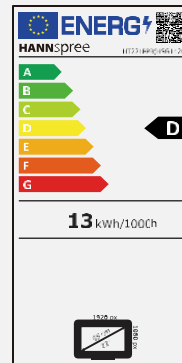

### OTHER FEATURES

10  
Point  
Touch

IP65

Panel  
Brightness  
350cd/m<sup>2</sup>

HARD  
GLASS  
PROTECTION  
≥ 6H  
Hardness

Display Size	54,6cm / 21.5" Diagonal
Panel Type	TFT – LED Backlight, VA Panel *
Aspect Ratio	16:9
Resolution (H x V)	1920 x 1080 Full HD
Brightness	350 cd/m <sup>2</sup> (Panel) – 300 cd/m <sup>2</sup> (Monitor)
Contrast (Typ.)	1.000:1 (Typical)
Contrast (Active)	5.000.000:1 (Active)
Viewing Angle L/R; U/D	178° H – 178° V (CR >10)
Response Time	4 msec (with OD)
Pixel Pitch	0,248 (H) x 0,248 (V) mm
Touch Type	Projected Capacitive Type – 10 Point Touch Cover Glass + LOCA + ITO Glass
Display Colors	16.7M Colors
Horizontal Frequency	30 ~ 83 kHz
Vertical Frequency	56 ~ 75 Hz
Max Display Frequency	1920 x 1080 @ 60Hz
Input 1	D-Sub (VGA)
Input 2	HDMI
Input 3	Display Port
Input 4	USB 3.0 x 1 (for touch)
Buil-in Speakers	Yes, 2W x 2; Earphone Jack
Power Consumption	On: 13W; Stand-by: 0,5W; Off: 0,3W
AC Power Range	AC 100 ~ 240 Volt; 50 ~ 65 Hz
Product Dimensions	510,9 x 49,1 x 313 mm (L x D x H)
Packing Dimensions	603 x 109 x 435 mm (L x D x H)
Net / Gross Weight	4,14 Kg / 5,34 Kg (± 0,3Kg)

VESA Mounting	100 x 100 mm
Monitor Stand	Not included. A VESA compatible stand can be purchased separately for desktop usage.
Tilt / Kensington Lock	- / Yes
Display Protection	Thickness 3 mm
Hardness / Transmittance	≥6H Toughened hard panel surface / ≥85%
IP Rating Level	IP 65 ** (Front), Water and Dust Protection
Controls	Menü, (+), (-), AUTO, Power
Color	9300, 6500, 5500, User Mode
Preset Mode	PC, Movie, Game, ECO Modes
On Screen Display	11 OSD Languages
Accessory	Power Cable (1,5m); HDMI Cable (1.5m); USB 2.0 (B-A) Cable (1.8m); Warranty Card; Quick Start Guide