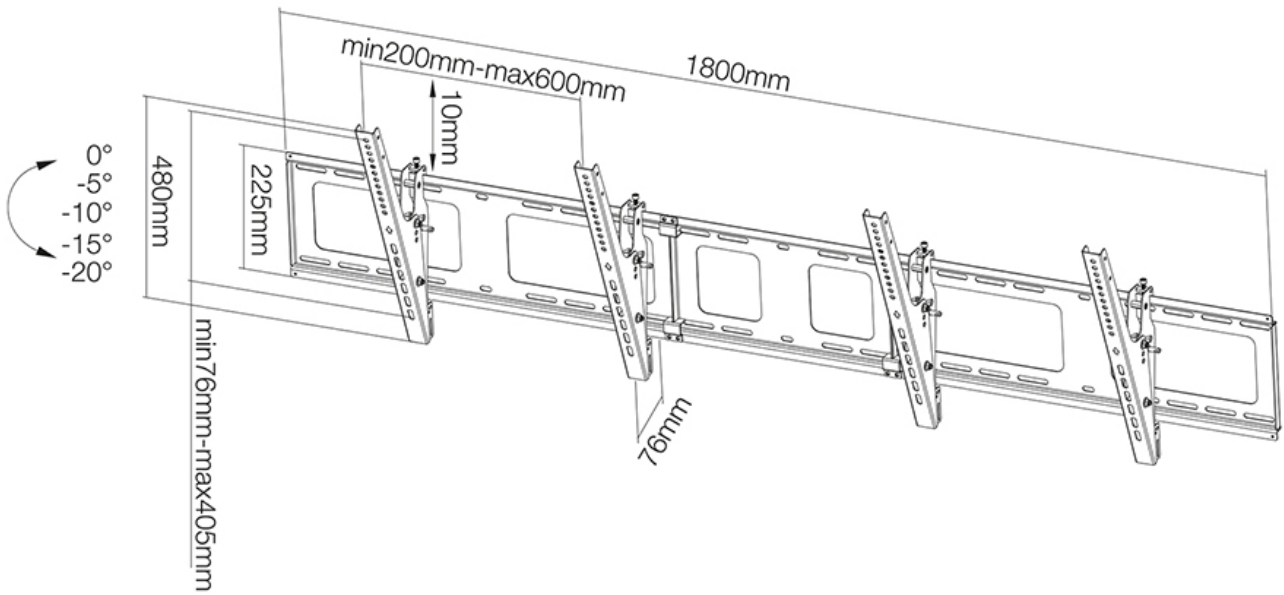

NS-WMB200BLACK

NEOMOUNTS BY NEWSTAR MENU BOARD

Neomounts