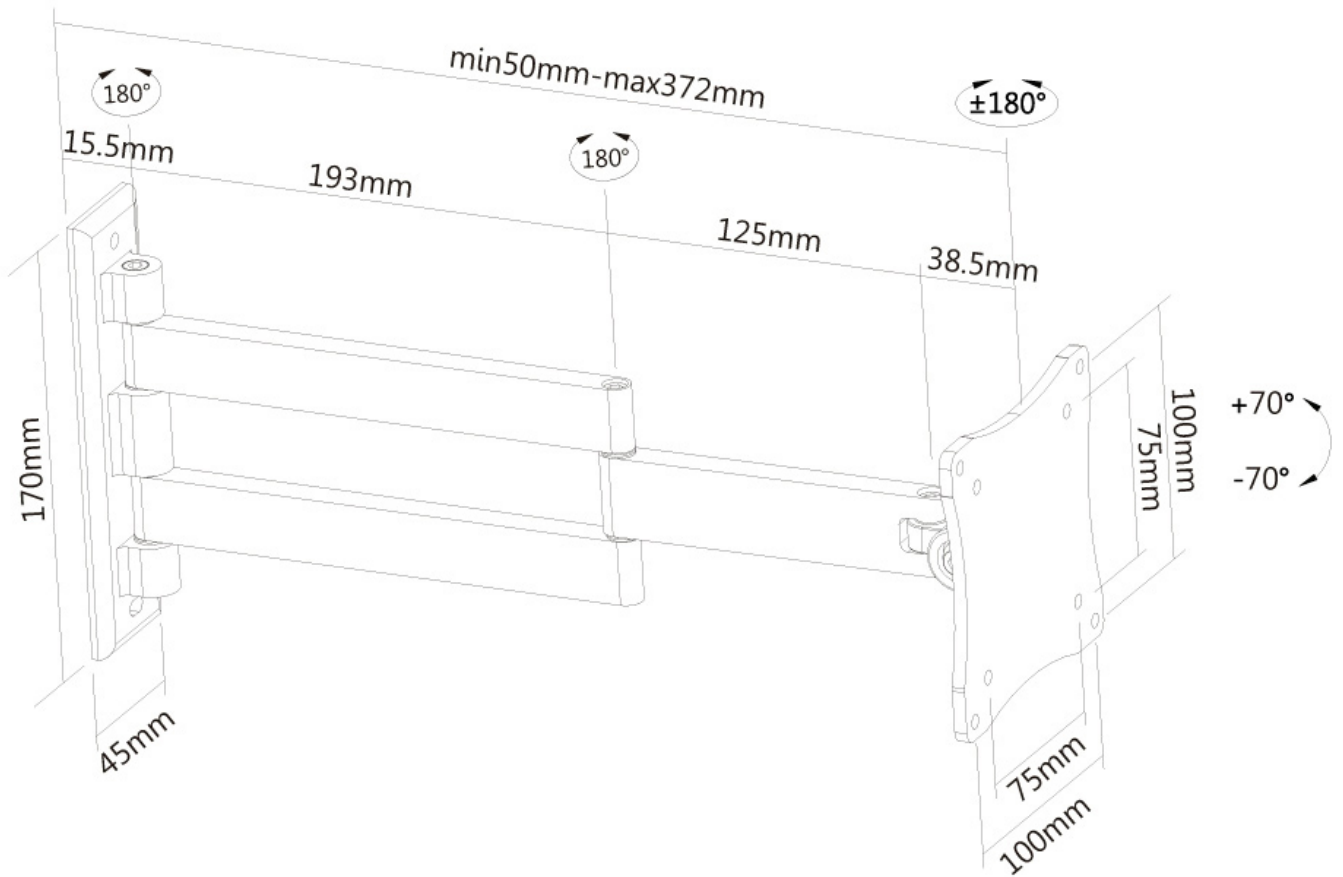

FPMA-W830

NEOMOUNTS BY NEWSTAR TV/MONITOR WALL

Neomounts