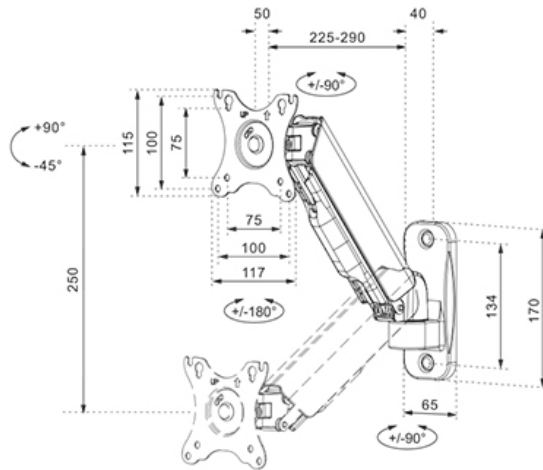

WL70-440BL11

NEOMOUNTS BY NEWSTAR TV/MONITOR WALL

Neomounts