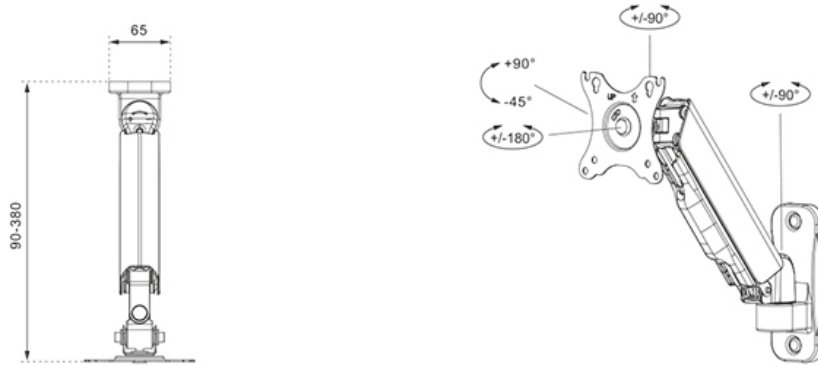

WL70-440BL11

NEOMOUNTS BY NEWSTAR TV/MONITOR WALL

Neomounts