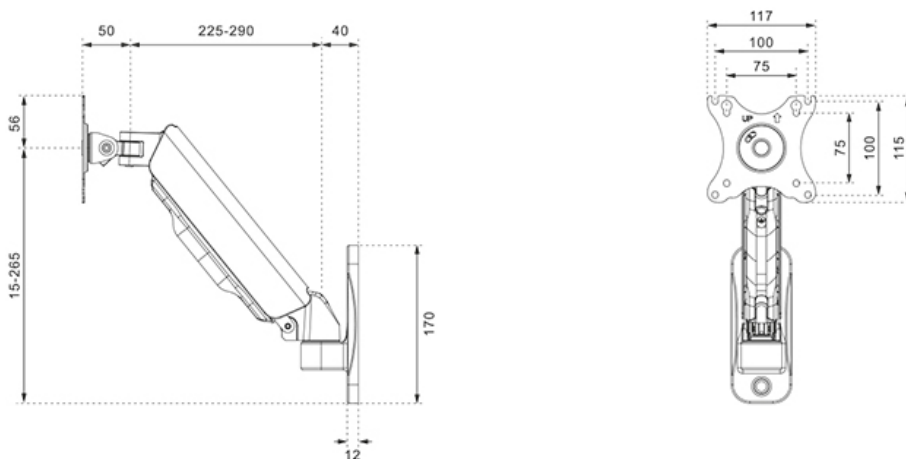

WL70-440BL11

NEOMOUNTS BY NEWSTAR TV/MONITOR WALL

Neomounts