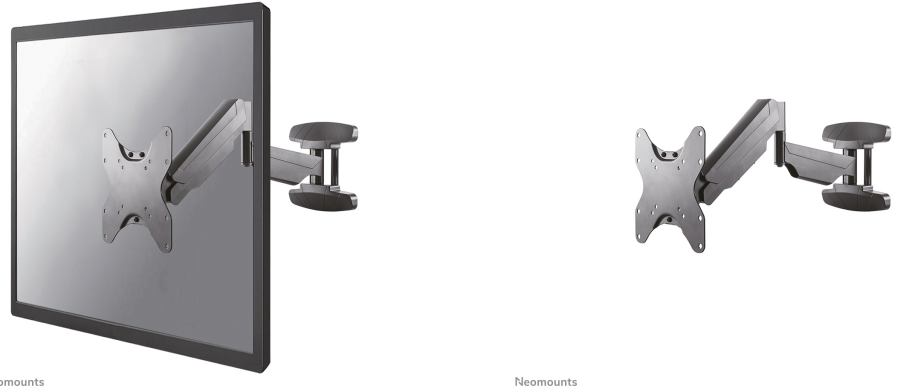

WL70-550BL12

NEOMOUNTS BY NEWSTAR TV WALL MOUNT

SPECIFICATIONS

GENERAL

Min. screen size*	23 inch
Max. screen size*	42 inch
Min. weight	5 kg (per screen)
Max. weight	30 kg (per screen)
Screens	1
VESA minimum	75x75 mm
VESA maximum	200x200 mm
Distance to wall	5,9-56,3 cm

FUNCTIONALITY

Type	Full motion Tilt Rotate Swivel
Height adjustment	0-28,2 cm
Tilt (degrees)	+5°, -15°
Swivel (degrees)	180°
Rotate (degrees)	+3°, -3°
Height	32,7 cm
Width	22,6 cm
Depth	56,3 cm
Adjustment type	Gas spring

Neomounts by Newstar WL70-550BL12 full motion wall mount for 23-42" screens - Black

The Neomounts by Newstar WL70-550BL12 is a full motion wall mount for flat screens up to 42" with a maximum weight capacity of 30 kg. The versatile tilt (20°) and swivel (180°) technology allows you to create the optimum viewing angle. The mount can be levelled for the perfect installation.

The WL70-550BL12 has a depth of 5,9-56,3 cm and is suitable for screens that meet VESA hole pattern 75x75 to 200x200 mm.

The mount can be easily adjusted in height using the gas spring. The cable management system allows you to route and secure any loose cables at the back of the screen. Additionally, the mount features an Easy-release VESA, that allows you to attach the TV in a wink of an eye.