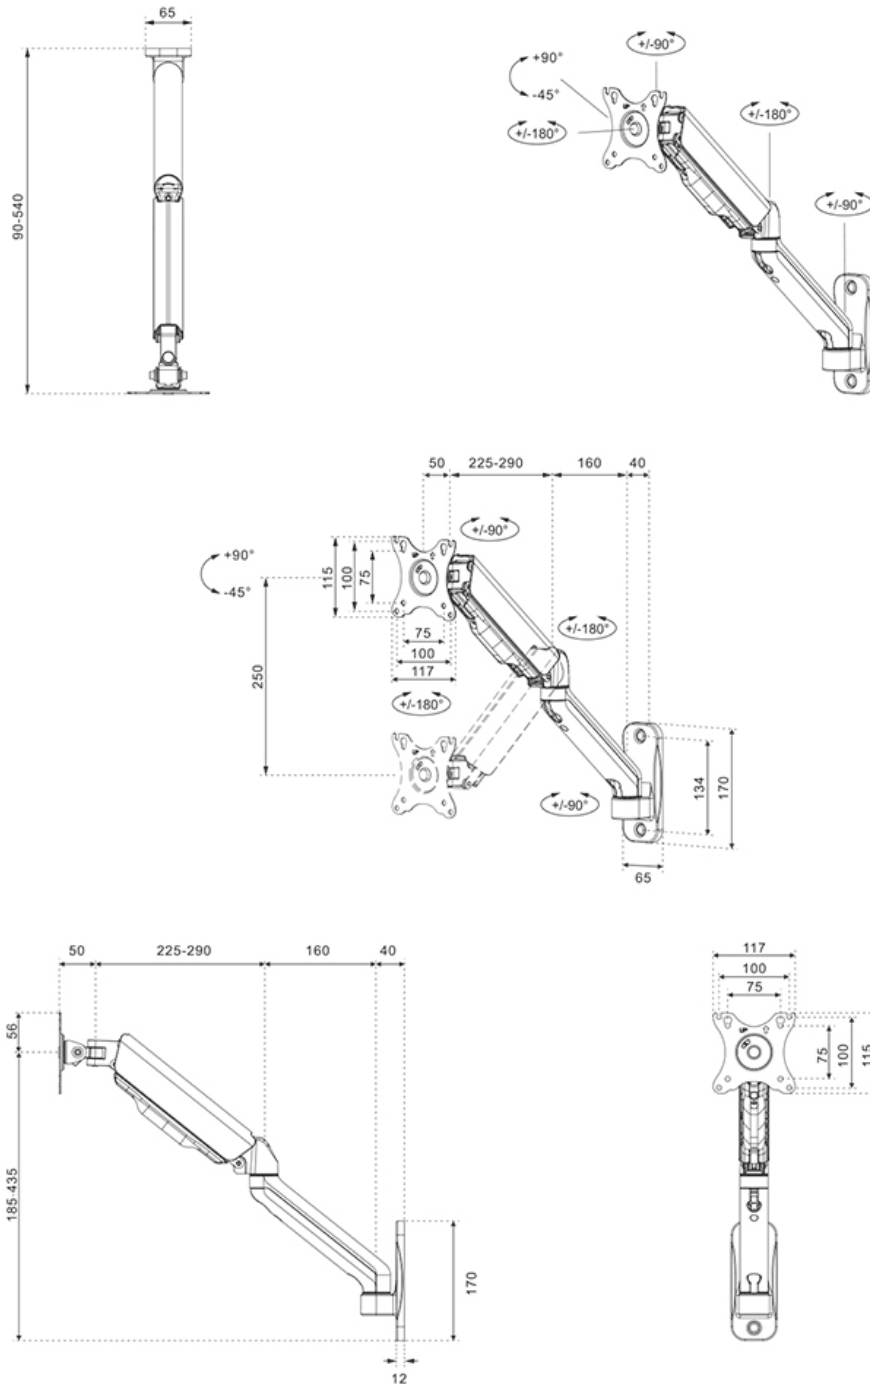

WL70-450BL11

NEOMOUNTS BY NEWSTAR TV/MONITOR WALL

Neomounts