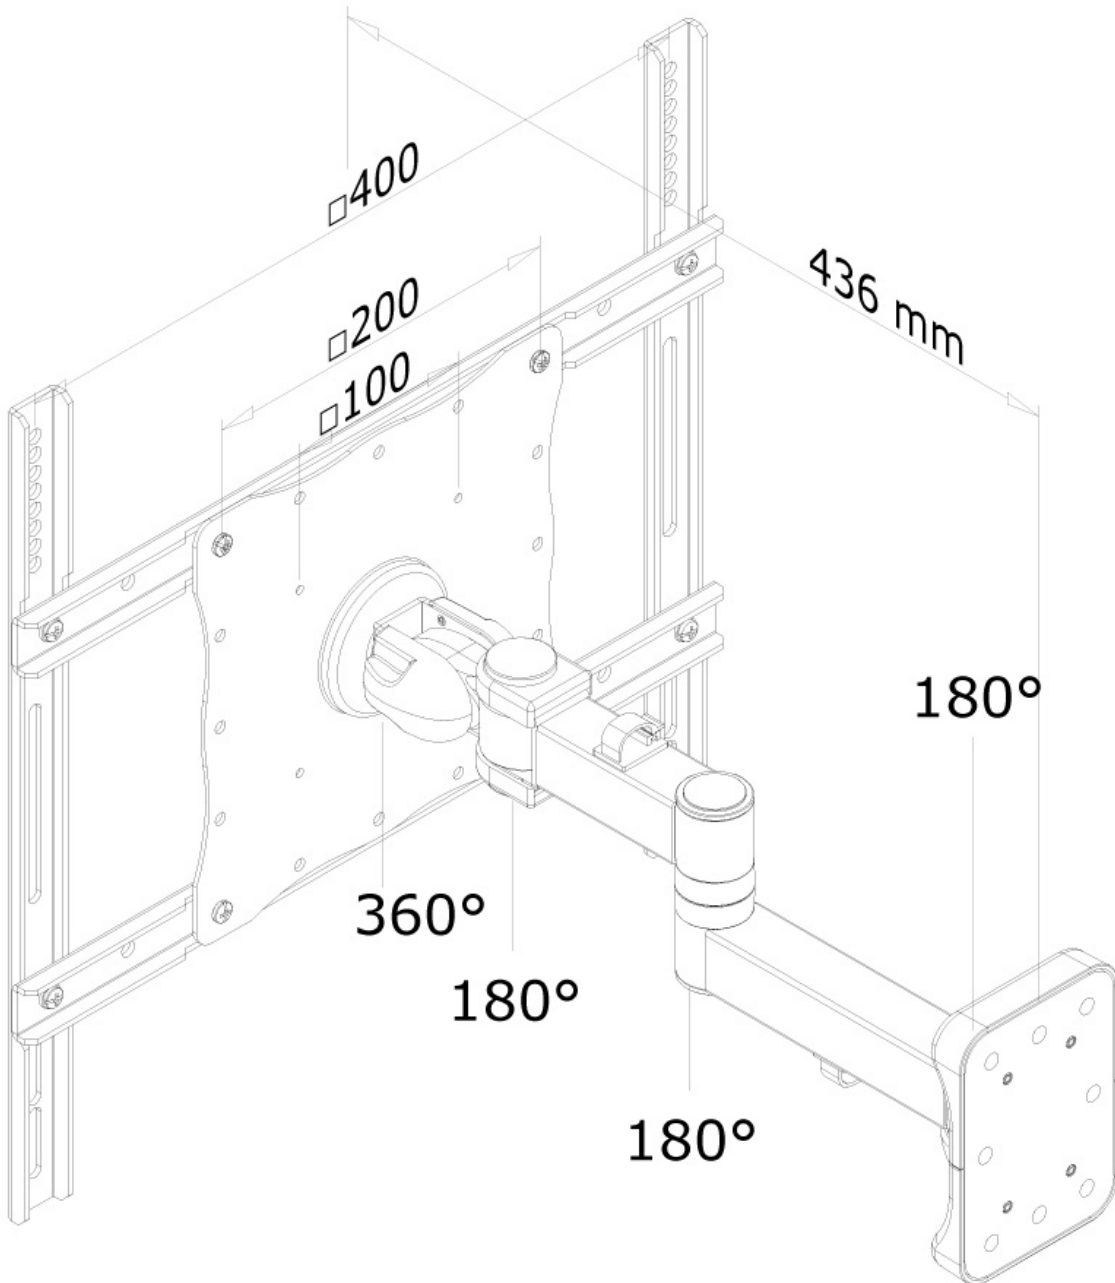

FPMA-W960

NEOMOUNTS BY NEWSTAR TV WALL MOUNT

Neomounts