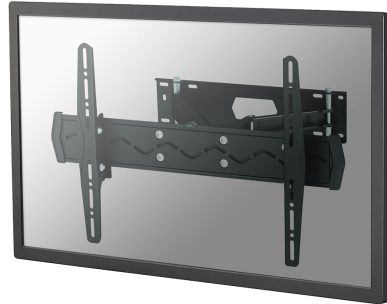

Type	Full motion
	Tilt
	Swivel
Tilt (degrees)	20°
Swivel (degrees)	110°
Rotate (degrees)	6°
Adjustment type	None

INFORMATION

Color	Black
Main material	Steel
Warranty	5 year
EAN code	8717371443009

*Please note: The inch sizes stated are just an indication, combined with the weight and VESA sizes. The maximum weight and VESA size are absolute restrictions for the products and should not be exceeded.

NEOMOUNTS BY NEWSTAR TV WALL MOUNT

Neomounts

Neomounts

Neomounts by Newstar TV/Monitor Wall Mount (Full Motion) for 32"-75" Screen - Black

The Neomounts by Newstar wall mount, model LED-W560 is a full swing tilt- and swivel wall mount for flat screens up to 75" (191 cm). This mount is a great choice when you want the ultimate viewing flexibility with your flat screen TV. Effortless pull the display out from the wall, position it in almost any direction, turn it around corners and then smoothly return it to the wall when finished.

Neomounts by Newstars' tilt (20°) and swivel (110°) technology allows the mount to change to any viewing angle to fully benefit from the capabilities of the flat screen. The mount is easily depth adjustable from 9 to 38 centimetres. An innovative cable management conceals and routes cables from mount to flat screen. Hide your cables to keep living room, bedroom or home cinema installation nice and tidy.

Neomounts by Newstar LED-W560 has three pivot points and is suitable for screens up to 75" (191 cm). The weight capacity of this product is 50 kg each screen. The wall mount is suitable for screens that meet VESA hole pattern 75x75 to 600x400mm. Different hole patterns can be covered using Neomounts by Newstar VESA adapter plates.