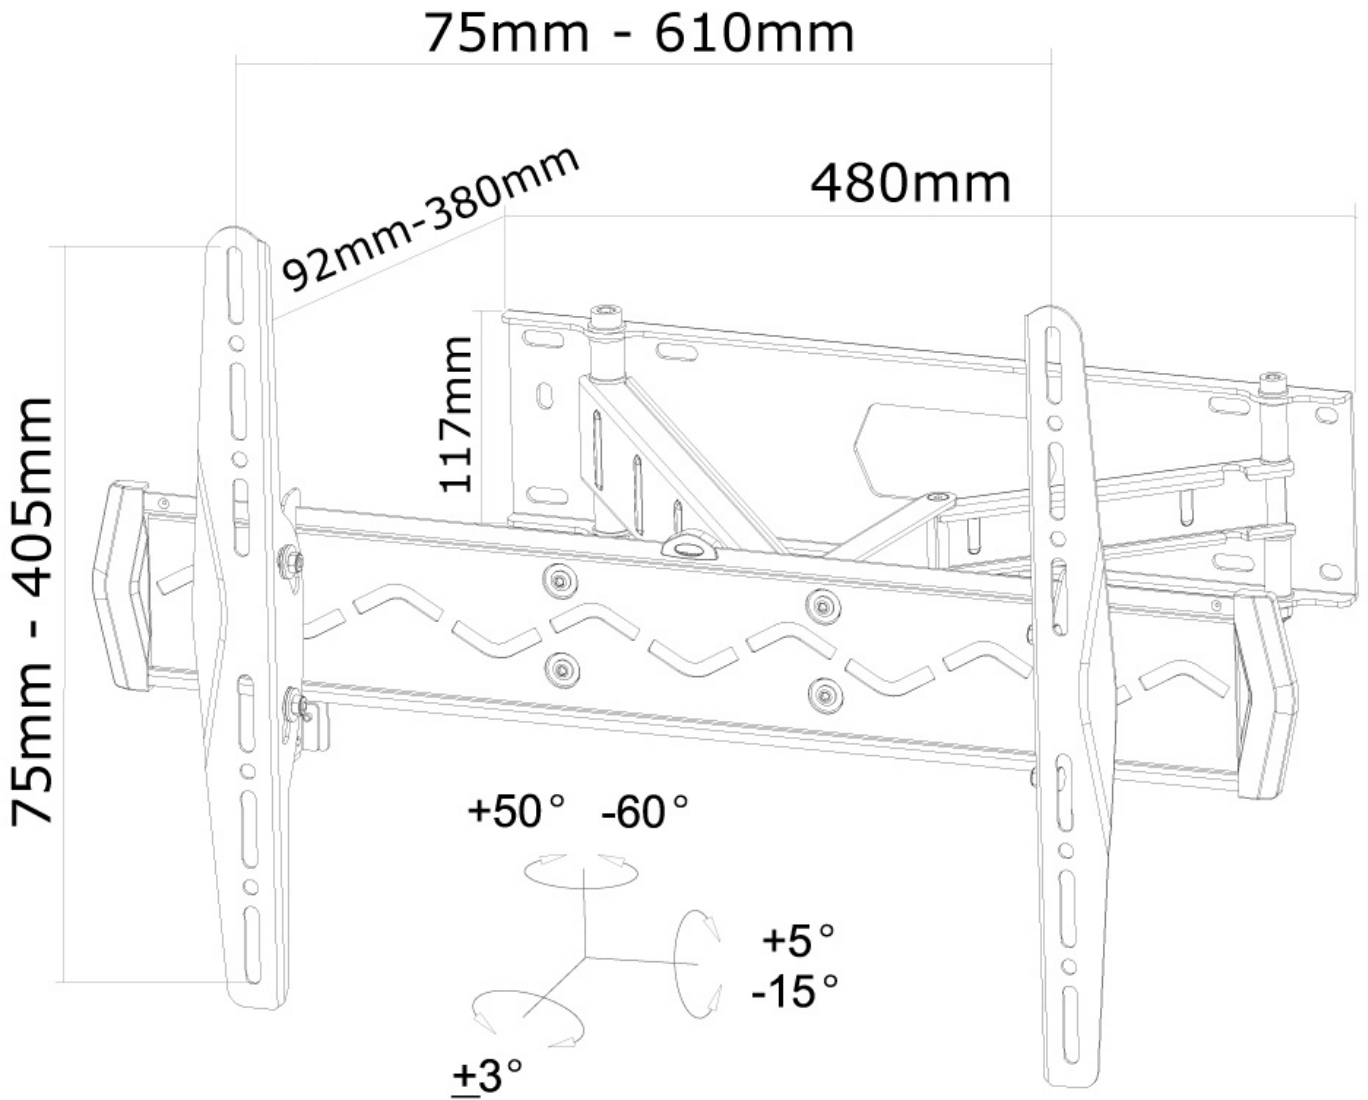

LED-W560

NEOMOUNTS BY NEWSTAR TV WALL MOUNT

Neomounts