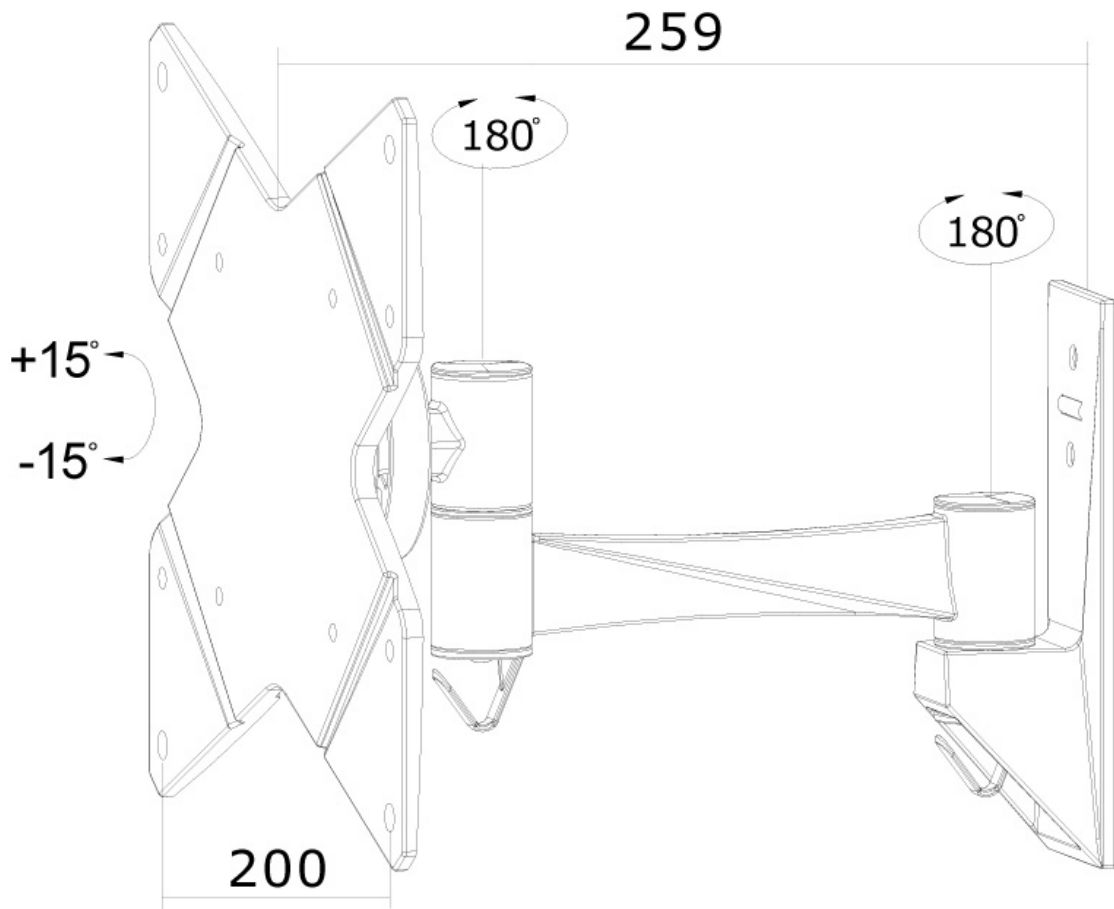

FPMA-W825

NEOMOUNTS BY NEWSTAR TV/MONITOR WALL

Neomounts