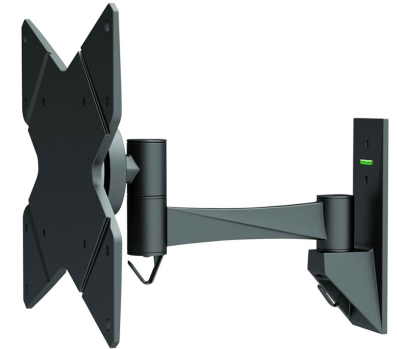

Neomounts

Neomounts by Newstar TV/Monitor Wall Mount (2 pivots & tiltable) for 10"-40" Screen - Black

The Neomounts by Newstar wall mount, model FPMA-W825 is a tilt-, swivel and rotatable wall mount for flat screens up to 40" (102 cm). This mount is a great choice when you want the ultimate viewing flexibility with your flat screen. Effortless pull the display out from the wall, position it in almost any direction, turn it around corners and then smoothly return it to the wall when finished.

Neomounts by Newstars' tilt (30°), rotate (360°) and swivel (180°) technology allows the mount to change to any viewing angle to fully benefit from the capabilities of the flat screen. The mount is easily depth adjustable from 9 to 26 centimetres. Cable management conceals and routes cables from mount to flat screen. Hide your cables to keep living room, bedroom or home cinema installation nice and tidy.

Neomounts by Newstar FPMA-W825 has two pivot points and is suitable for screens up to 40" (102 cm). The weight capacity of this product is 20 kg each screen. The wall mount is suitable for screens that meet VESA hole pattern 75x75 to 200x200mm. Different hole patterns can be covered using Neomounts by Newstar VESA adapter plates.

Create a clean design ambiance for your flat screen TV in the living room, bedroom or home cinema.

All installation material is included with the product.