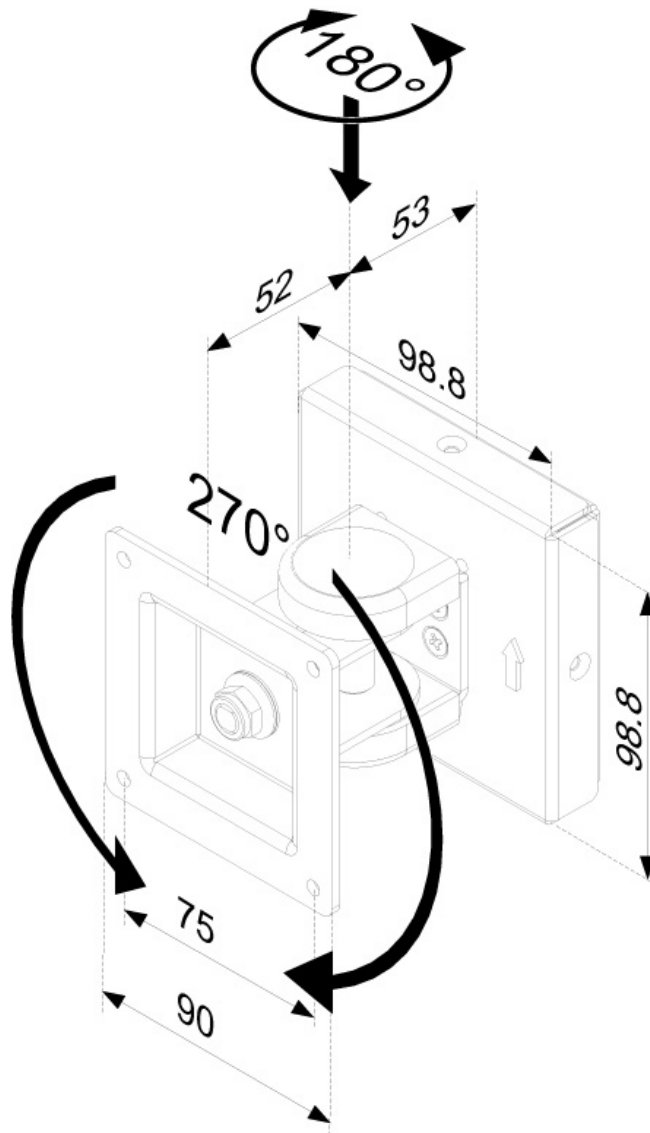

FPMA-W100

NEOMOUNTS BY NEWSTAR TV WALL MOUNT

Neomounts