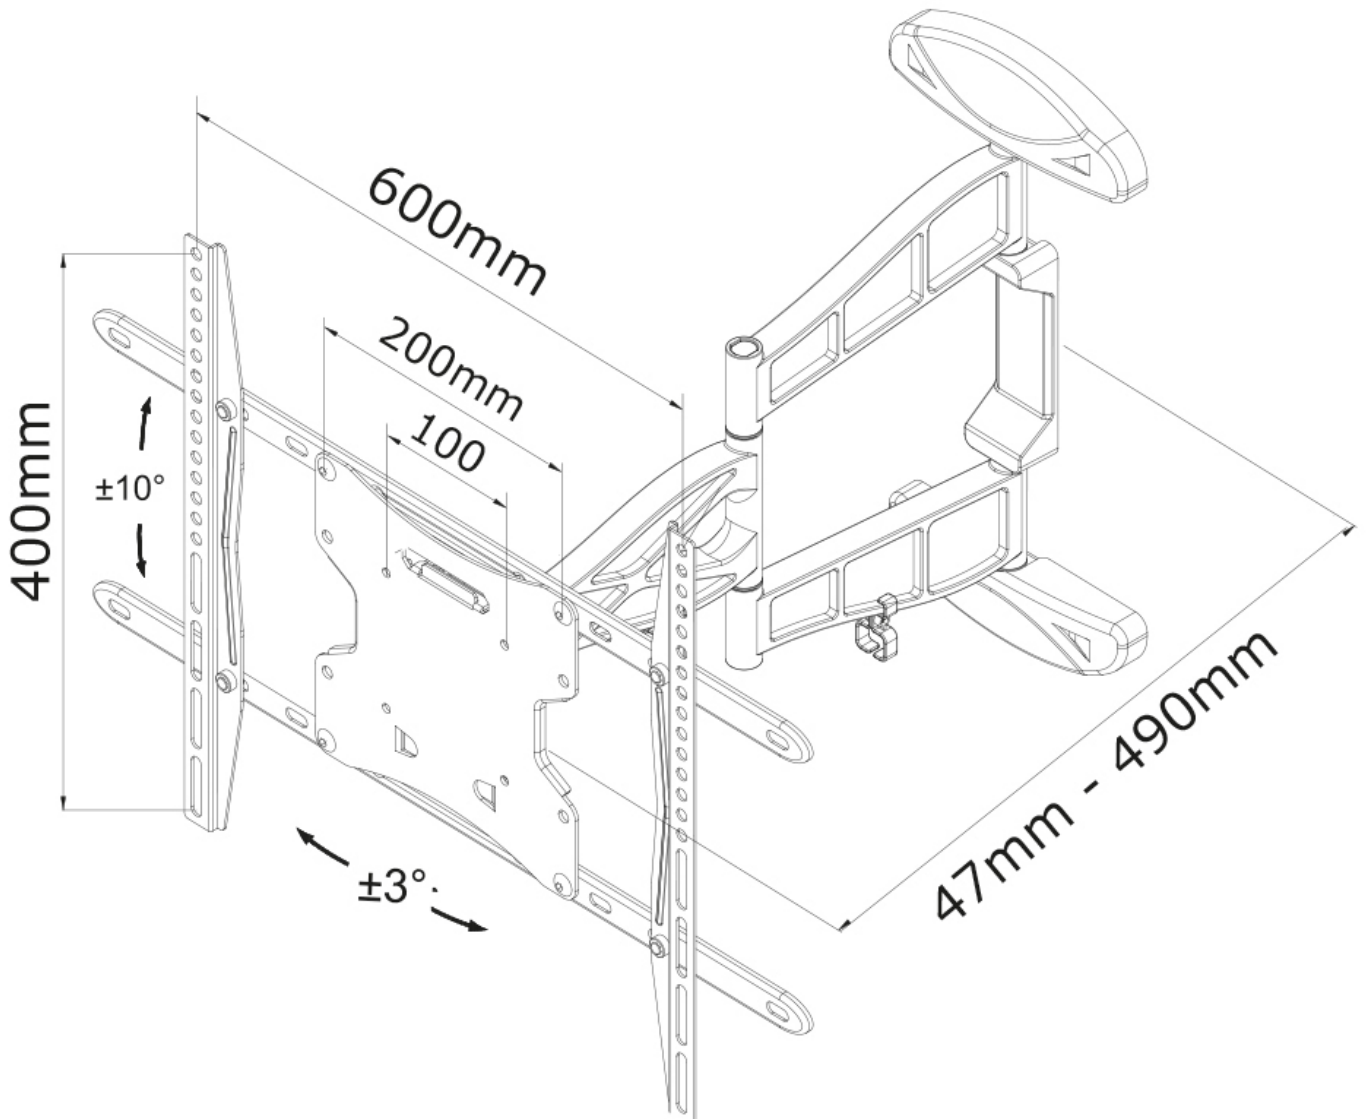

LED-W500

NEOMOUNTS BY NEWSTAR TV WALL MOUNT

Neomounts