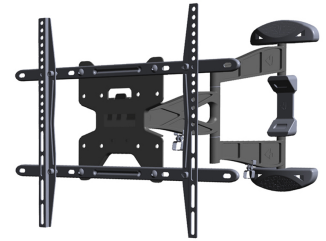

FUNCTIONALITY

Type	Full motion
	Tilt
	Rotate
	Swivel
Tilt (degrees)	10°
Swivel (degrees)	180°
Rotate (degrees)	6°
Adjustment type	None

INFORMATION

Color	Black
Main material	Steel
Warranty	5 year
EAN code	8717371443733

Neomounts

Neomounts

Neomounts by Newstar TV/Monitor Wall Mount (Full Motion) for 32"-60" Screen - Black

The Neomounts by Newstar wall mount, model LED-W500 is a full swing tilt- and swivel wall mount for flat screens up to 60" (152 cm). This mount is a great choice when you want the ultimate viewing flexibility with your flat screen TV. Effortless pull the display out from the wall, position it in almost any direction, turn it around corners and then smoothly return it to the wall when finished.

Neomounts by Newstars' tilt (10°), rotation (6°) and swivel (180°) technology allows the mount to change to any viewing angle to fully benefit from the capabilities of the flat screen. The mount is easily depth adjustable from 4 to 50 centimetres. An innovative cable management conceals and routes cables from mount to flat screen. Hide your cables to keep living room, bedroom or home cinema installation nice and tidy.

Neomounts by Newstar LED-W500 has three pivot points and is suitable for screens up to 60" (152 cm). The weight capacity of this product is 30 kg each screen. The wall mount is suitable for screens that meet VESA hole pattern 100x100 to 600x400mm. Different hole patterns can be covered using Neomounts by Newstar VESA adapter plates.