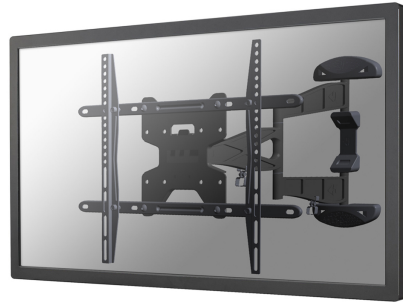

LED-W500

NEOMOUNTS BY NEWSTAR TV WALL MOUNT

SPECIFICATIONS

GENERAL

Min. screen size*	32 inch
Max. screen size*	60 inch
Max. weight	30 kg (per screen)
Screens	1
VESA minimum	100x100 mm
VESA maximum	600x400 mm
Distance to wall	4,7-49 cm

Neomounts

Neomounts

Neomounts by Newstar TV/Monitor Wall Mount (Full Motion) for 32"-60" Screen - Black

The Neomounts by Newstar wall mount, model LED-W500 is a full swing tilt- and swivel wall mount for flat screens up to 60" (152 cm). This mount is a great choice when you want the ultimate viewing flexibility with your flat screen TV. Effortless pull the display out from the wall, position it in almost any direction, turn it around corners and then smoothly return it to the wall when finished.

Neomounts by Newstars' tilt (10°), rotation (6°) and swivel (180°) technology allows the mount to change to any viewing angle to fully benefit from the capabilities of the flat screen. The mount is easily depth adjustable from 4 to 50 centimetres. An innovative cable management conceals and routes cables from mount to flat screen. Hide your cables to keep living room, bedroom or home cinema installation nice and tidy.

Neomounts by Newstar LED-W500 has three pivot points and is suitable for screens up to 60" (152 cm). The weight capacity of this product is 30 kg each screen. The wall mount is suitable for screens that meet VESA hole pattern 100x100 to 600x400mm. Different hole patterns can be covered using Neomounts by Newstar VESA adapter plates.