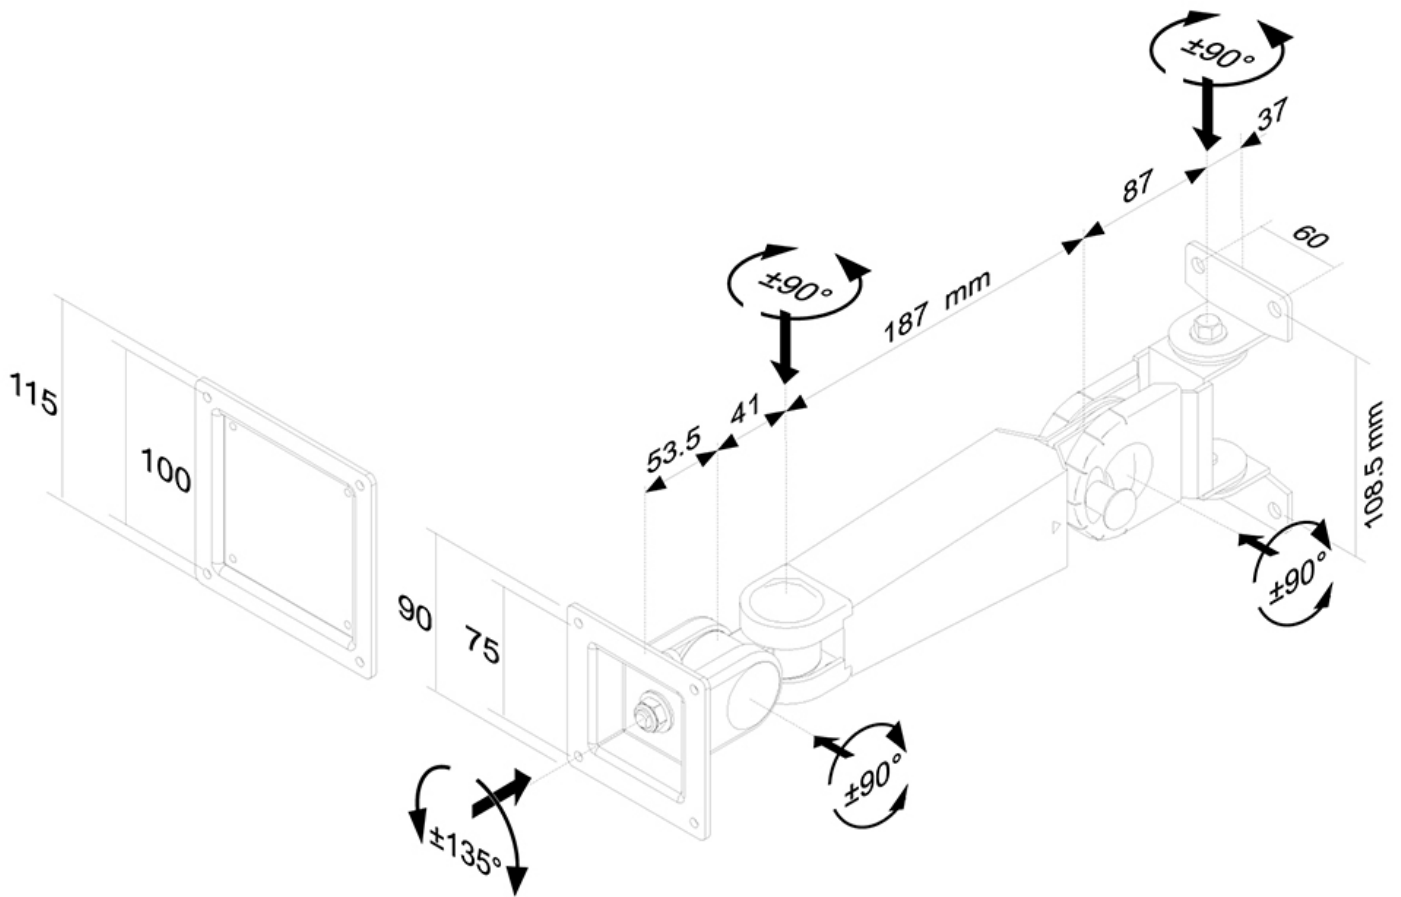

FPMA-W400

NEOMOUNTS BY NEWSTAR TV WALL MOUNT

Neomounts