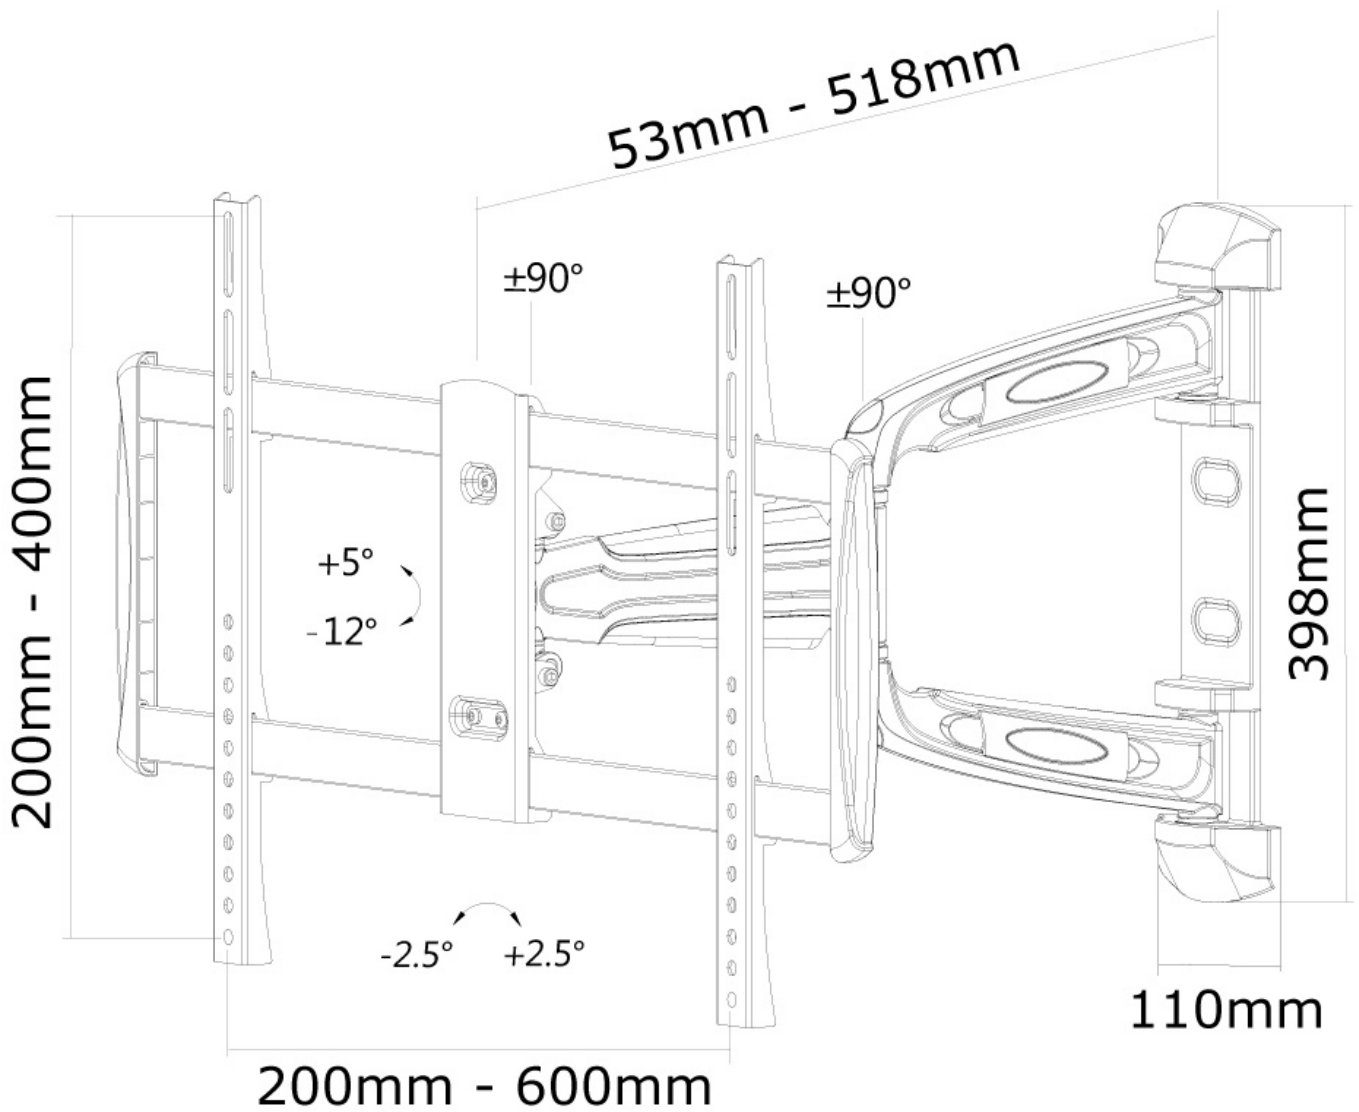

LED-W700SILVER

NEOMOUNTS BY NEWSTAR TV WALL MOUNT

Neomounts