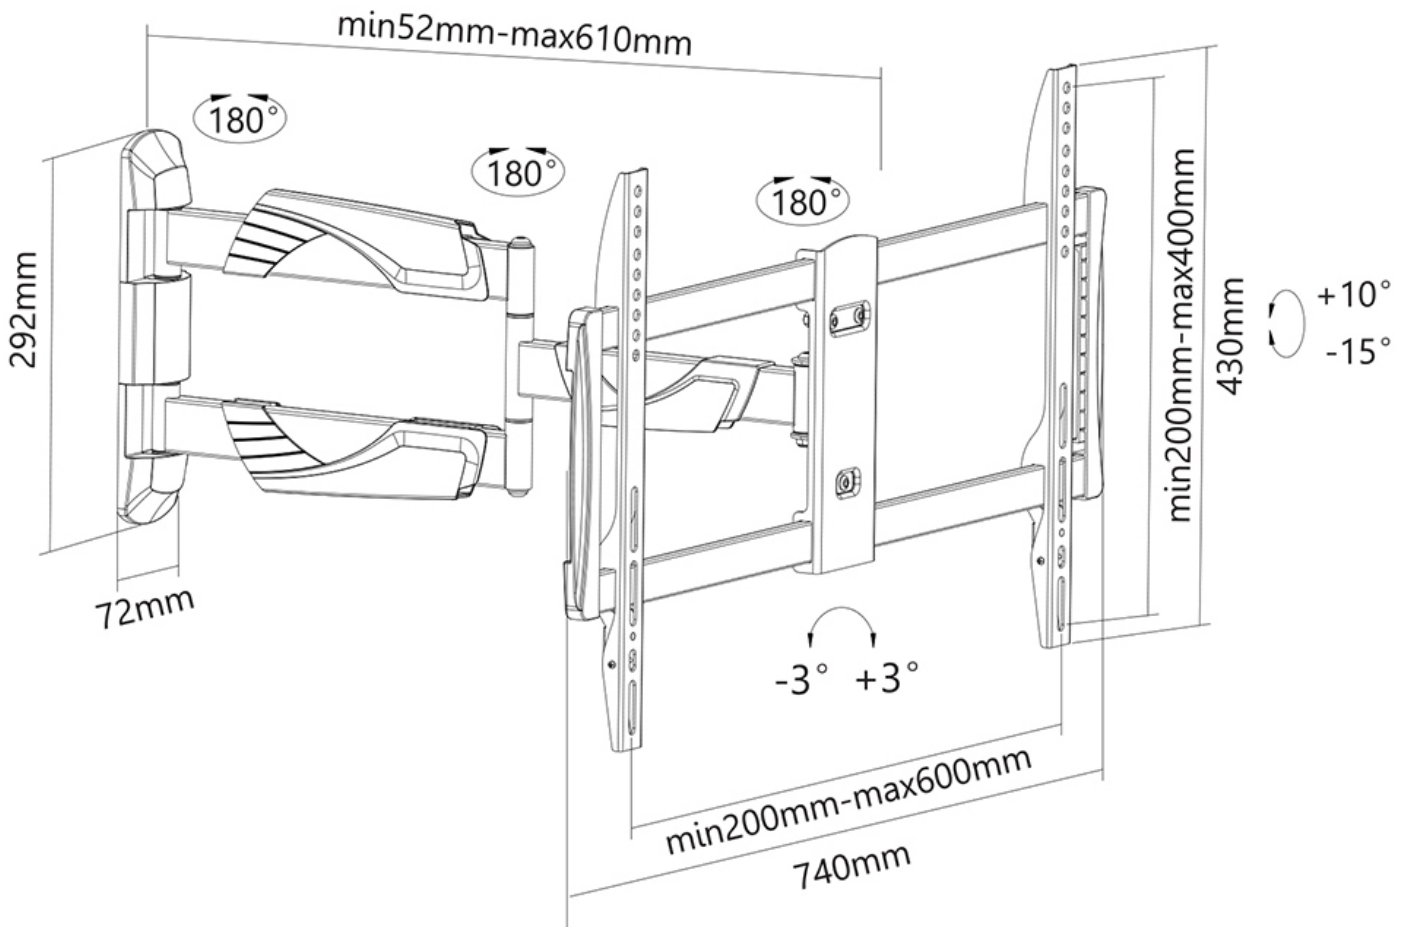

NM-W460BLACK

NEOMOUNTS SELECT TV WALL MOUNT

Neomounts