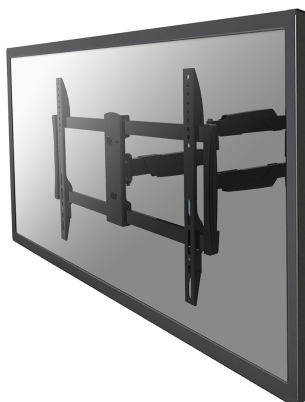

NM-W460BLACK

NEOMOUNTS SELECT TV WALL MOUNT

SPECIFICATIONS

GENERAL

Min. screen size*	32 inch
Max. screen size*	60 inch
Max. weight	30 kg (per screen)
Screens	1
VESA minimum	200x200 mm
VESA maximum	600x400 mm
Distance to wall	5-61 cm

Neomounts

Neomounts

Neomounts Select TV/Monitor Wall Mount (Full Motion) for 32"-60" Screen - Black

The Neomounts Select wall mount, model NM-W460BLACK is a full swing tilt- and swivel wall mount for flat screens up to 60". This mount is a great choice when you want the ultimate viewing flexibility with your flat screen TV. Effortless pull the display out from the wall, position it in almost any direction, turn it around corners and then smoothly return it to the wall when finished.

Neomounts Selects' tilt (25°) and swivel (180°) technology allows the mount to change to any viewing angle to fully benefit from the capabilities of the flat screen. The mount is easily depth adjustable from 5 to 61 centimetres. An innovative cable management conceals and routes cables from mount to flat screen. Hide your cables to keep living room, bedroom or home cinema installation nice and tidy.

Neomounts Select NM-W460BLACK has three pivot points and is suitable for screens up to 60" (150 cm). The weight capacity of this product is 30 kg. The wall mount is suitable for screens that meet VESA hole pattern 200x200 to 600x400mm. Different hole patterns can be covered using Neomounts Select VESA adapter plates.