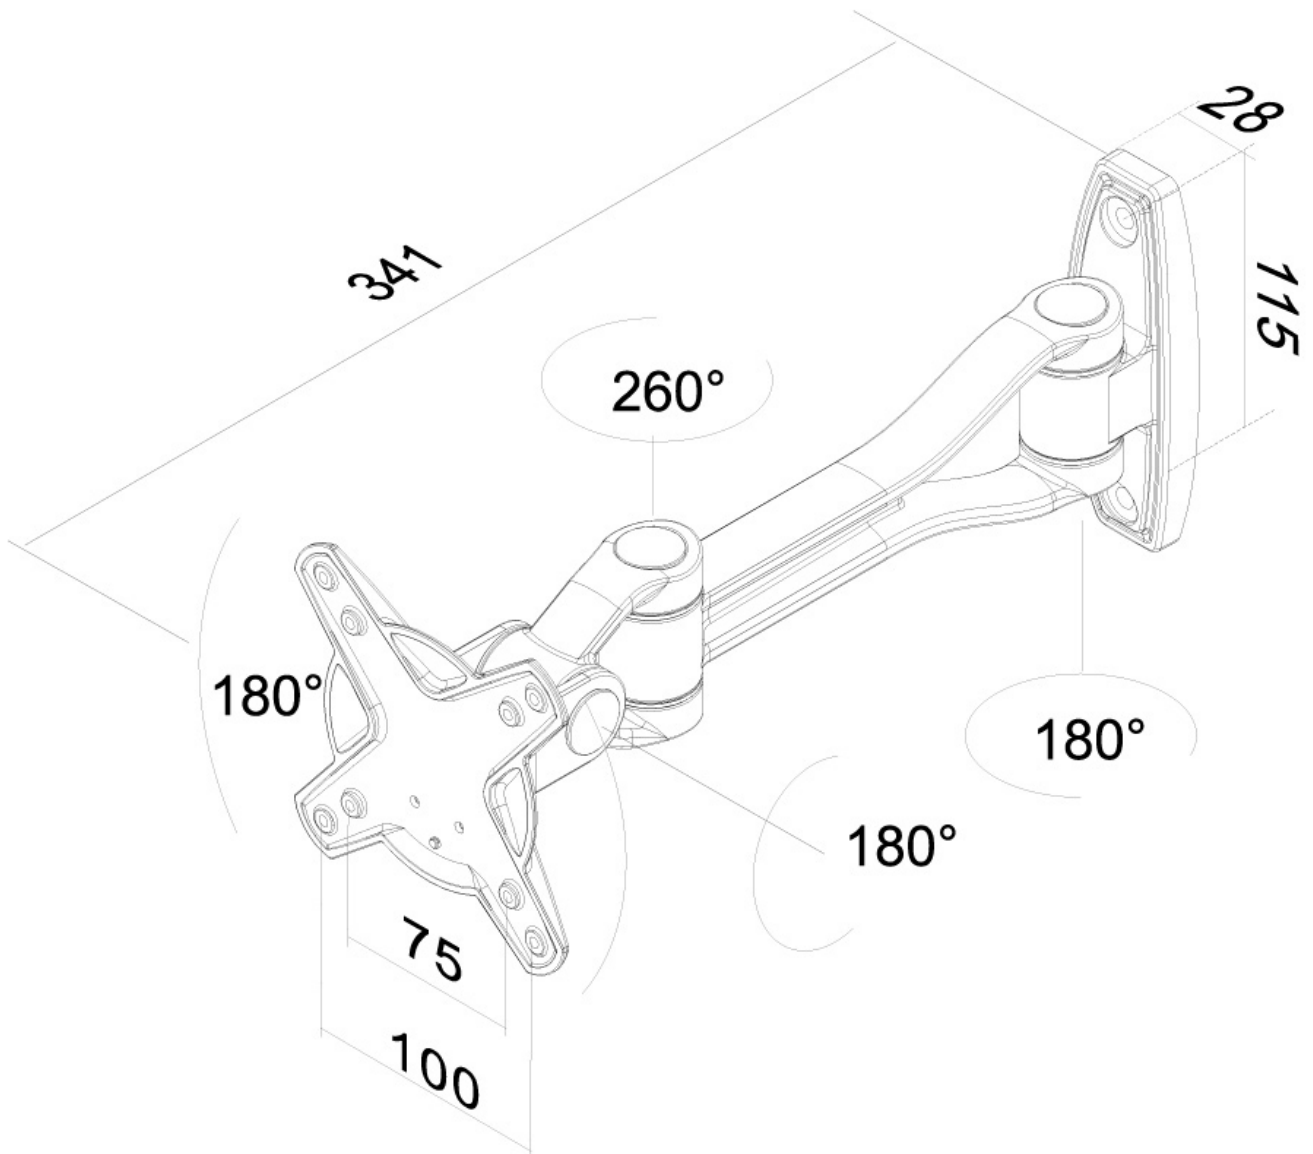

FPMA-W1020

NEOMOUNTS BY NEWSTAR TV WALL MOUNT

Neomounts