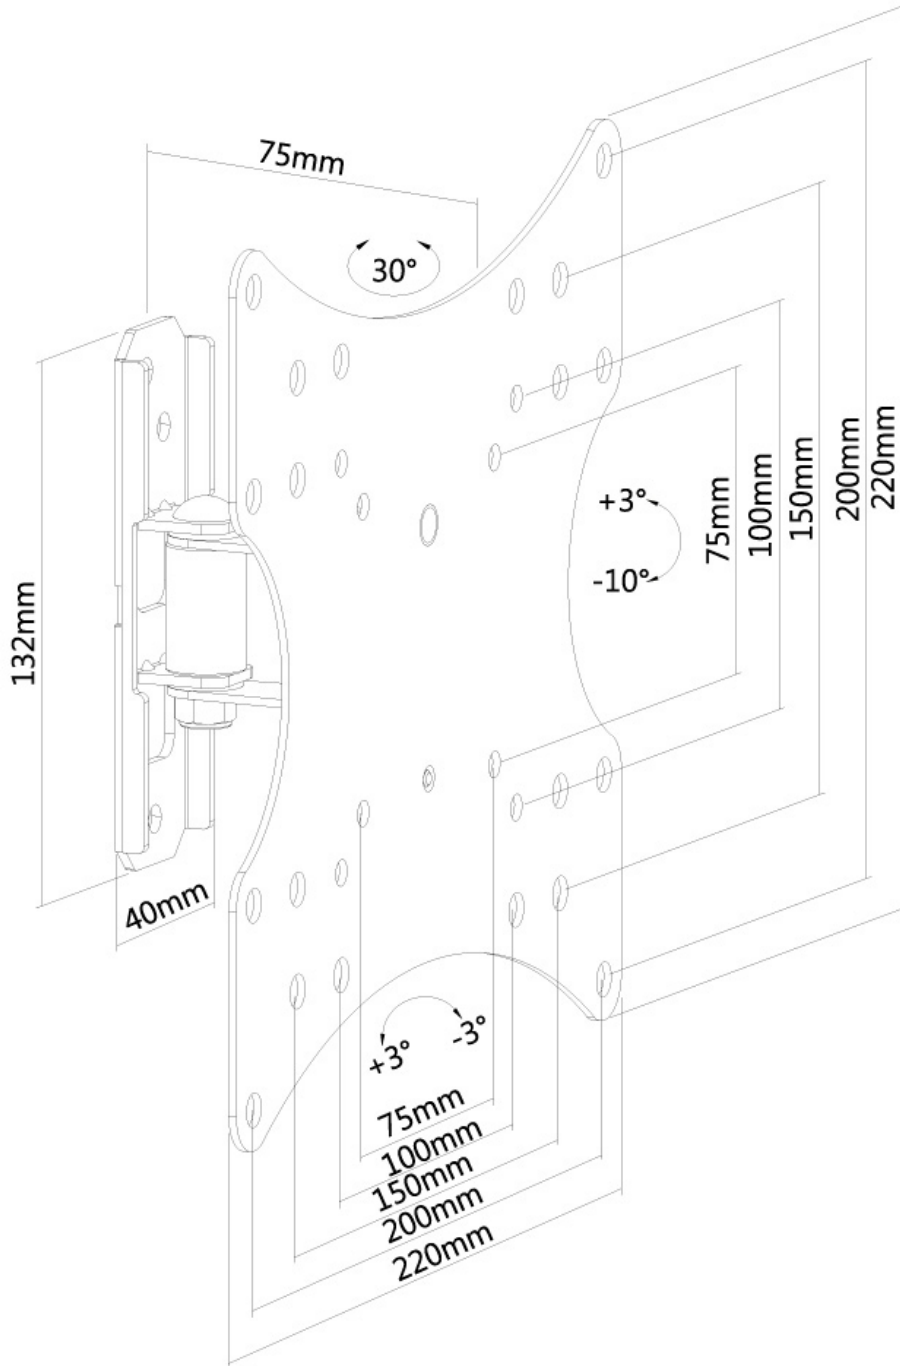

FPMA-W115BLACK

NEOMOUNTS BY NEWSTAR TV WALL MOUNT

Neomounts