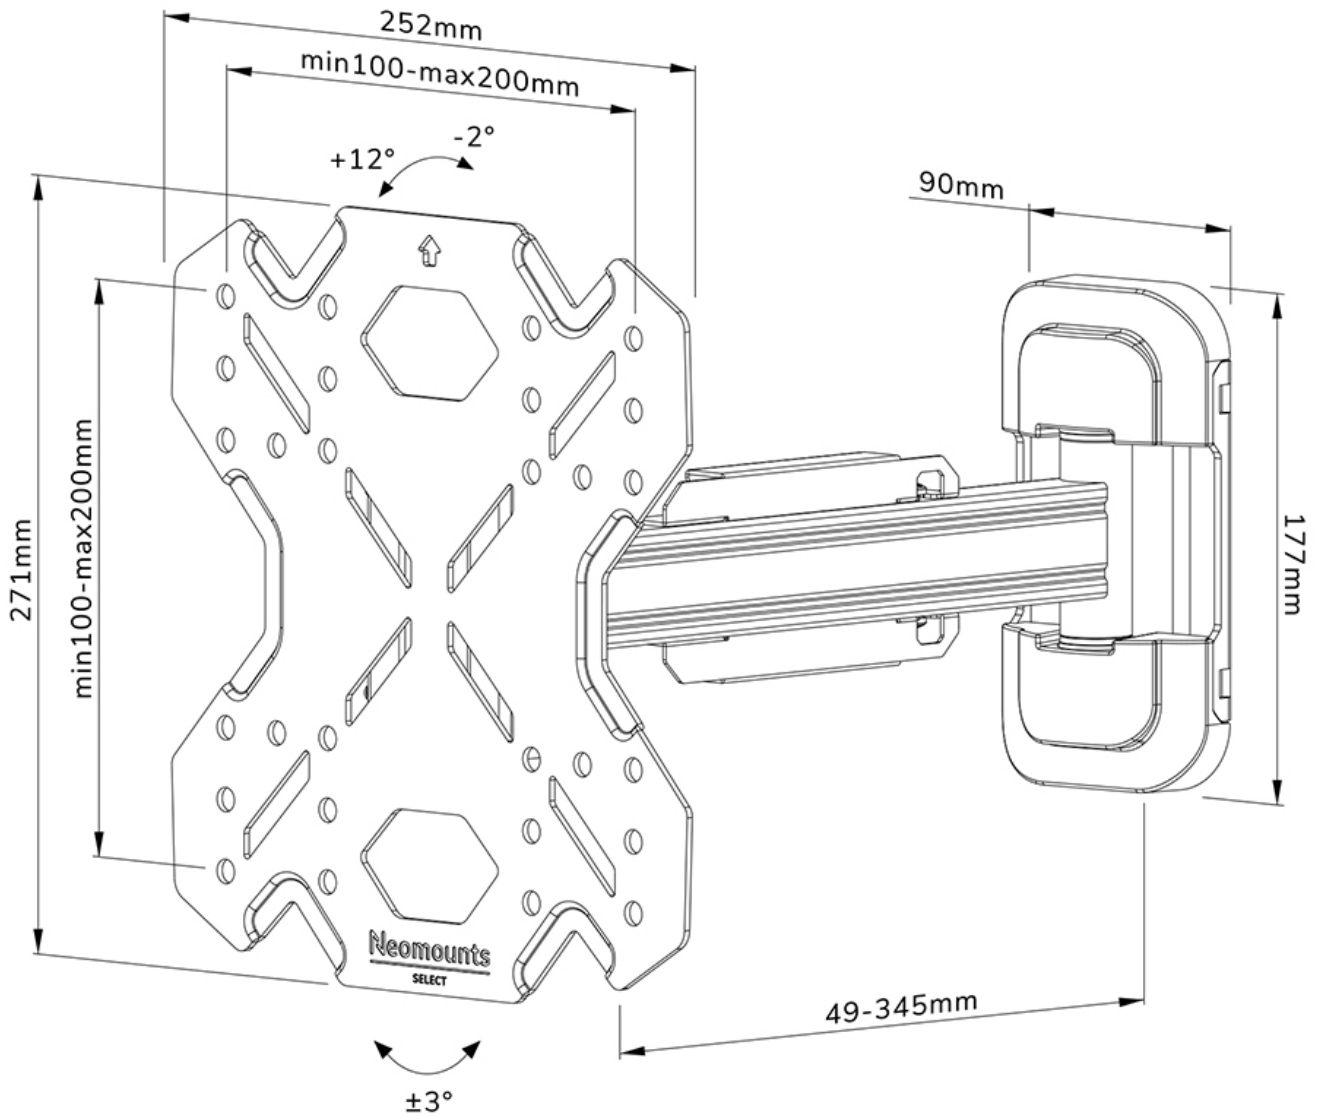

WL40S-840BL12

NEOMOUNTS SELECT TV WALL MOUNT

Neomounts