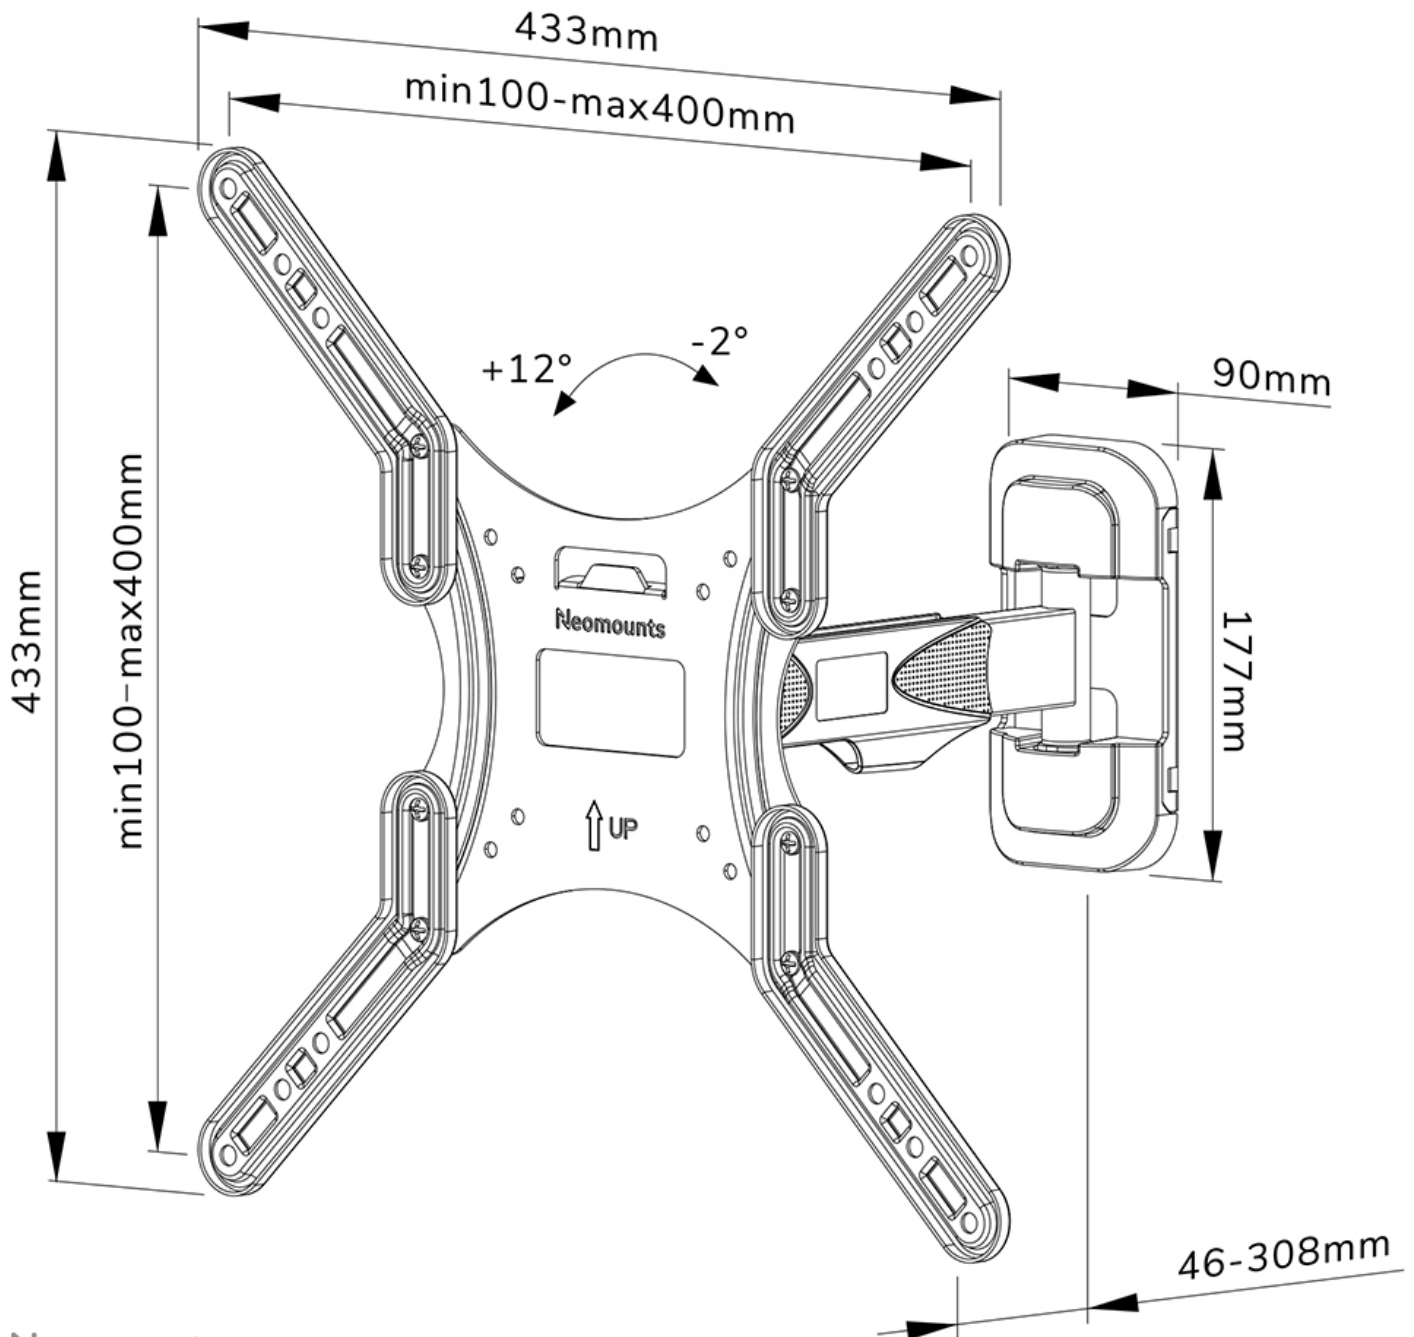

WL40-540BL14

NEOMOUNTS BY NEWSTAR TV WALL MOUNT

Neomounts