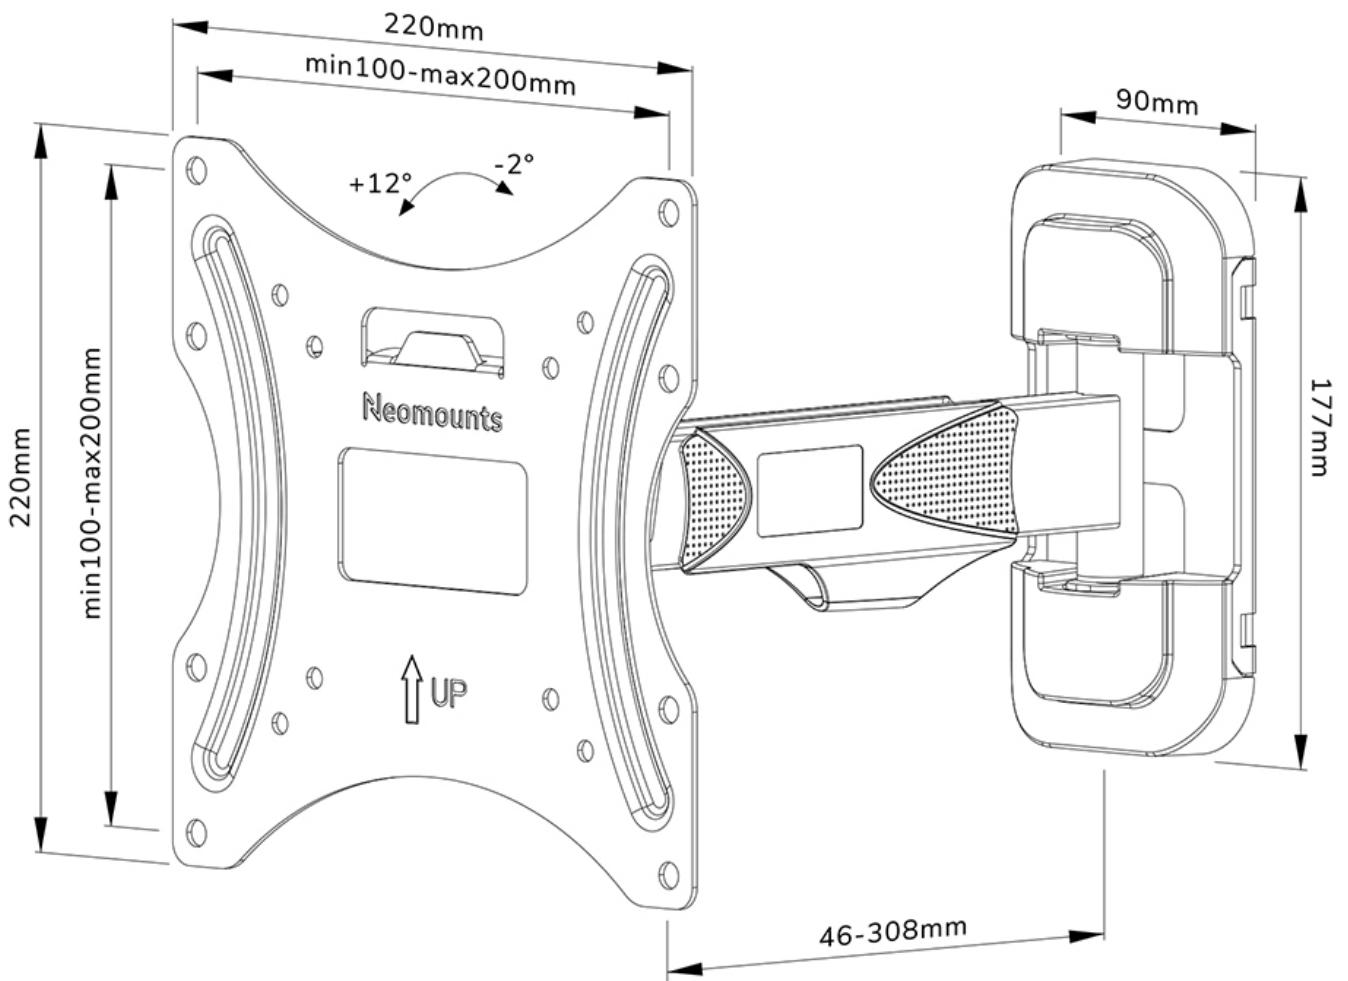

WL40-540BL12

NEOMOUNTS BY NEWSTAR TV WALL MOUNT

Neomounts