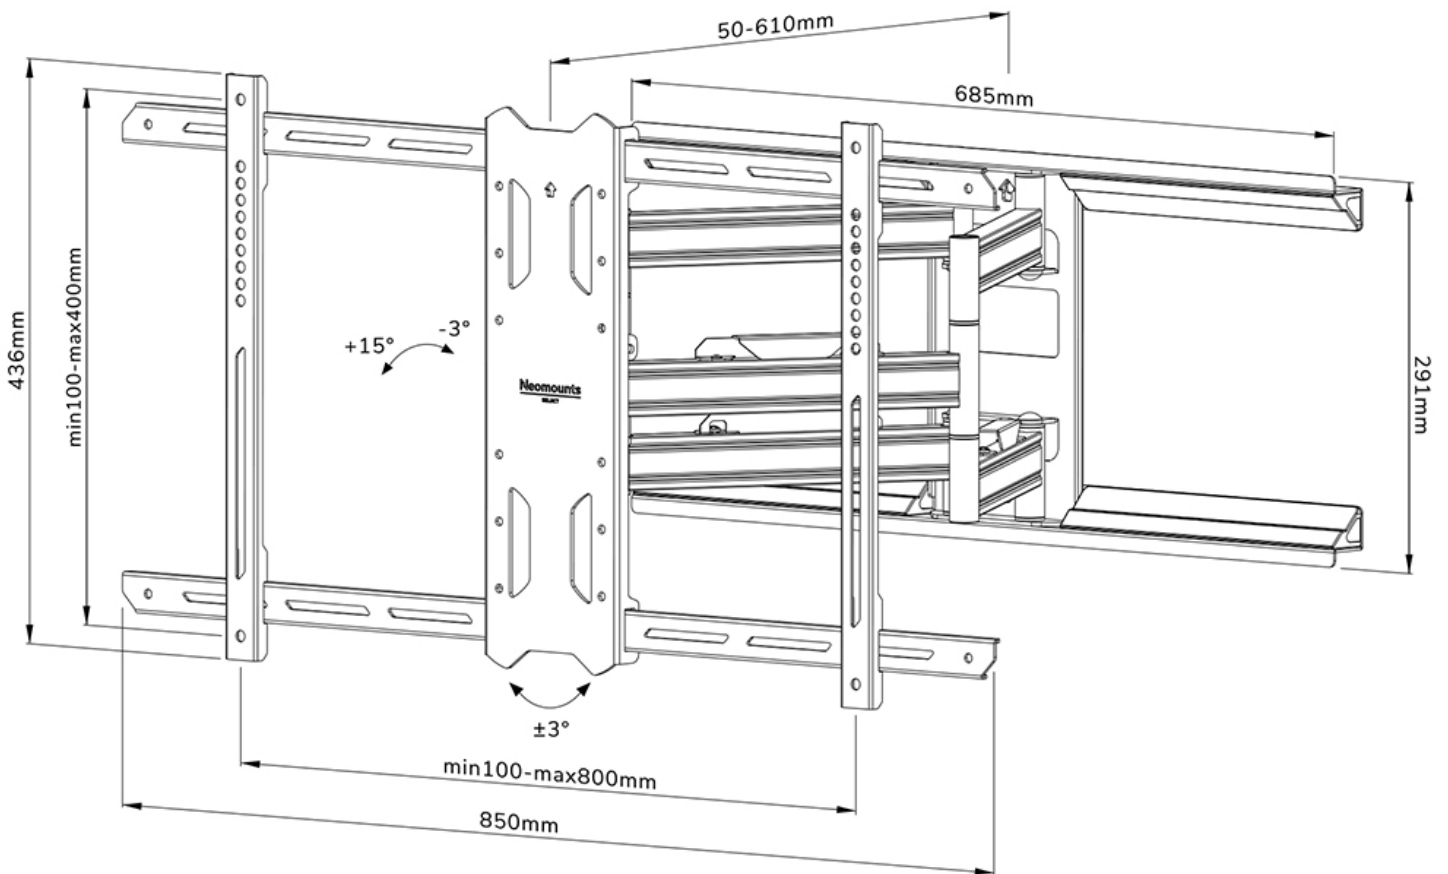

WL40S-850BL18

NEOMOUNTS SELECT TV WALL MOUNT

Neomounts