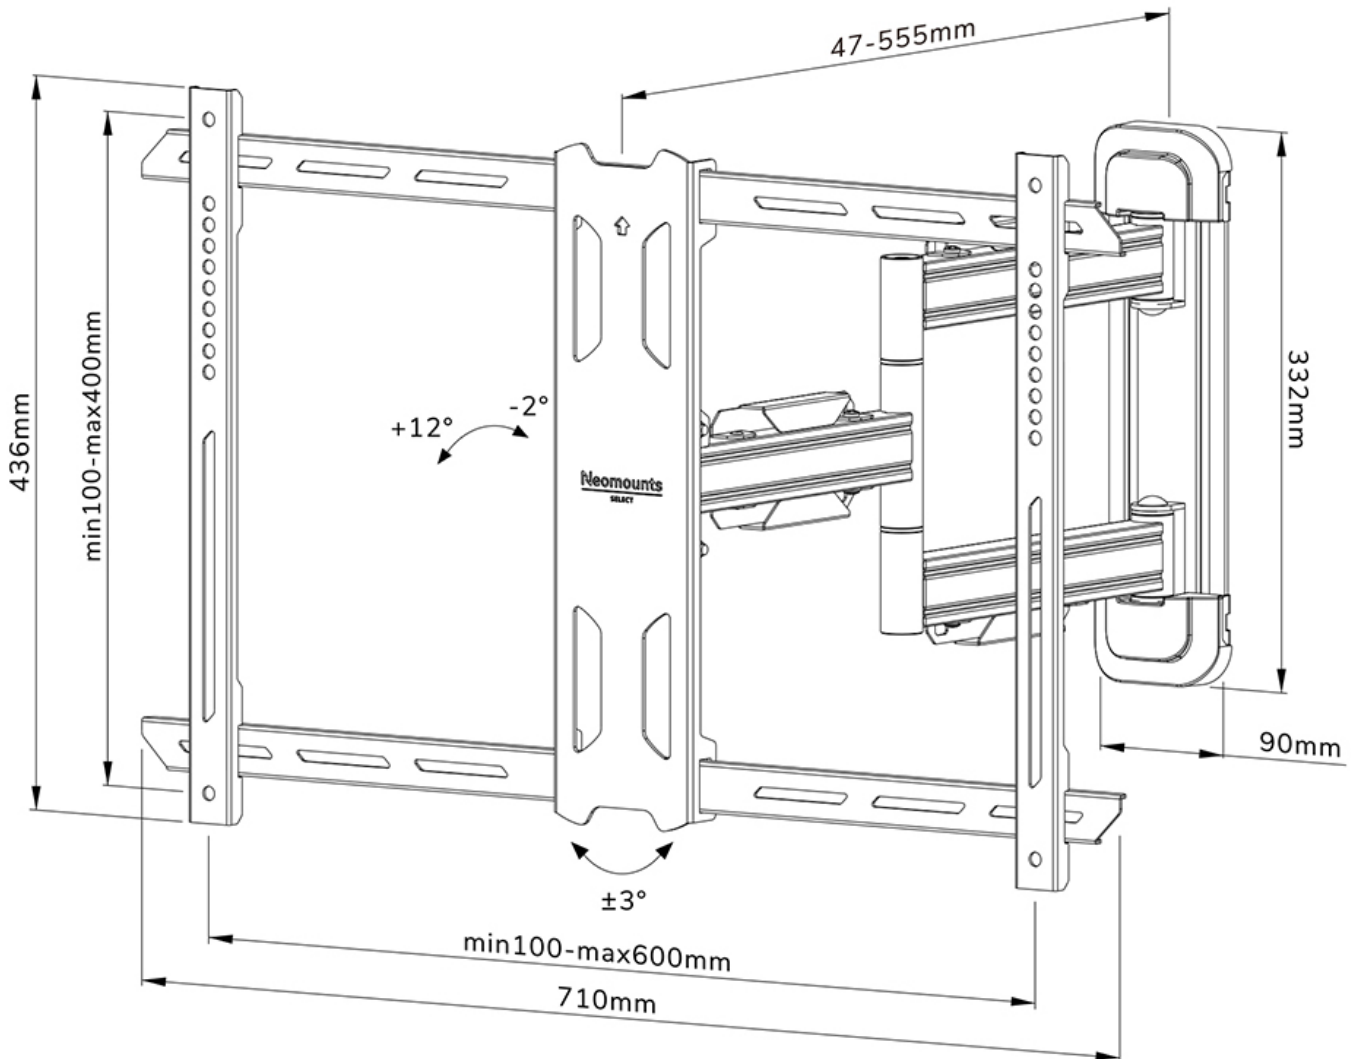

WL40S-850BL16

NEOMOUNTS SELECT TV WALL MOUNT

Neomounts