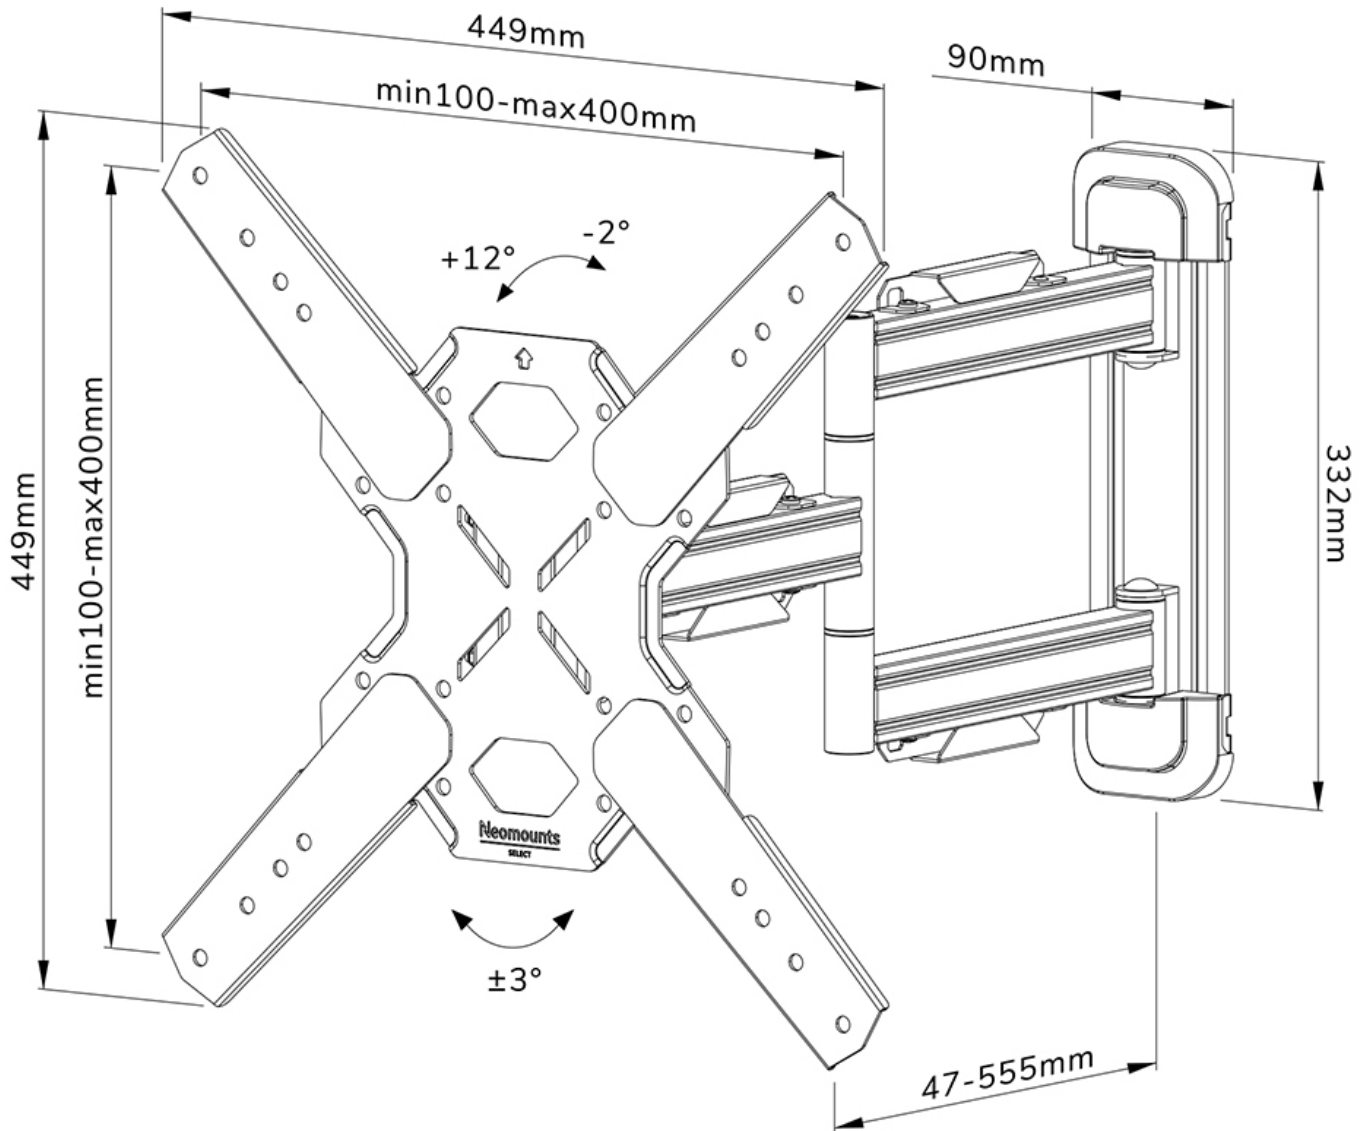

WL40S-850BL14

NEOMOUNTS SELECT TV WALL MOUNT

Neomounts