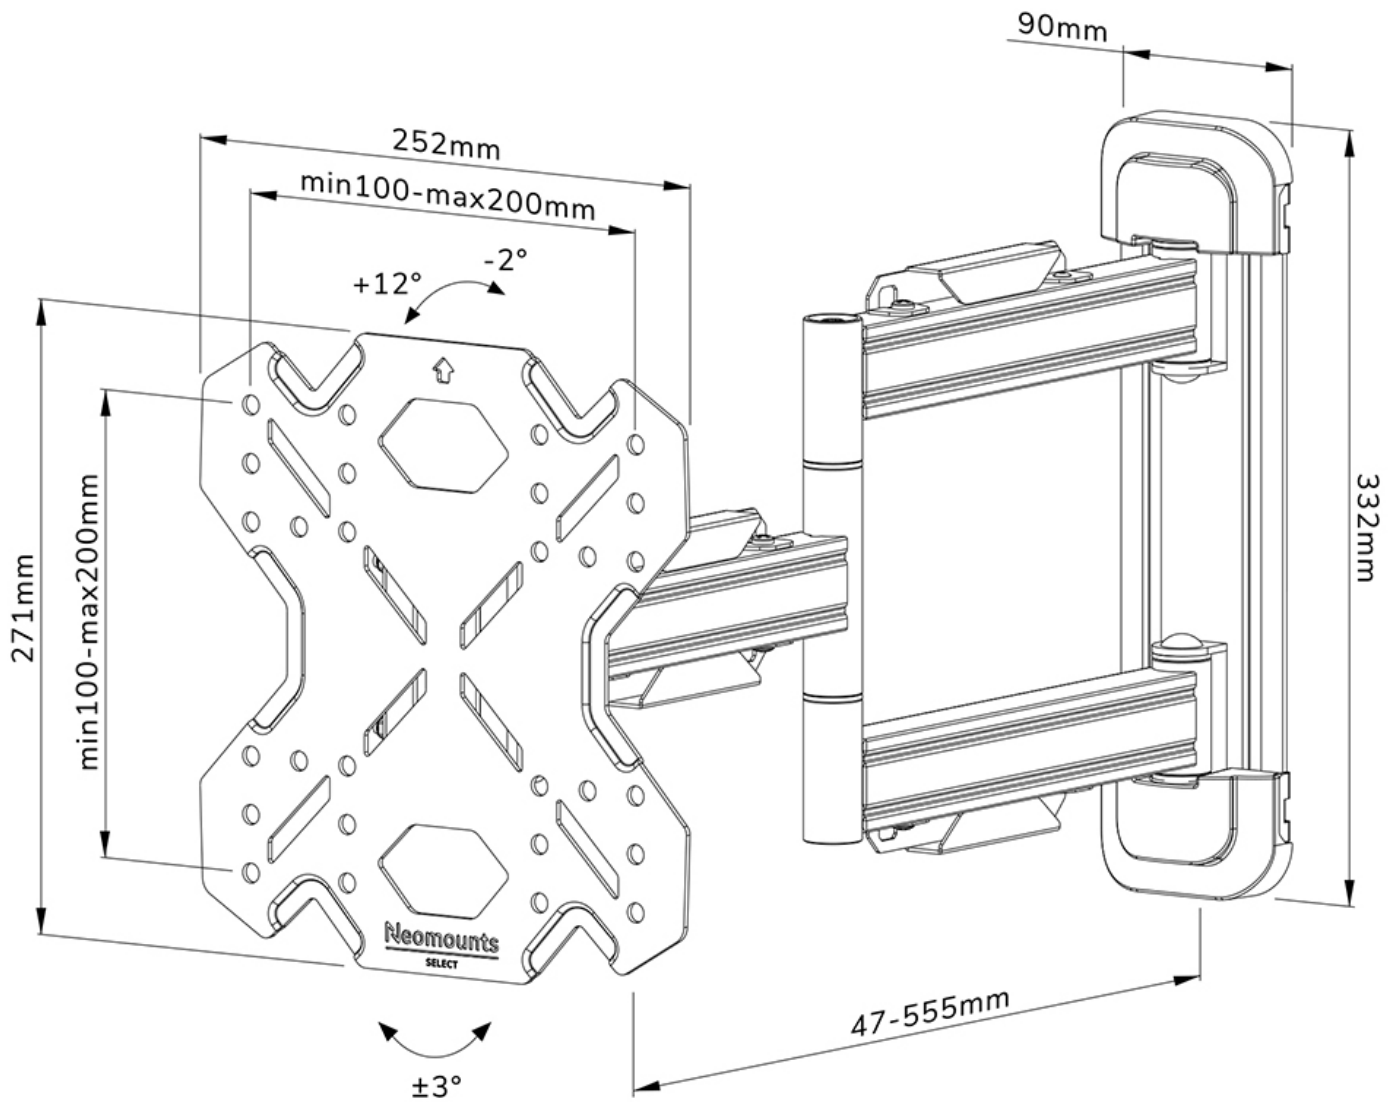

WL40S-850BL12

NEOMOUNTS SELECT TV WALL MOUNT

Neomounts