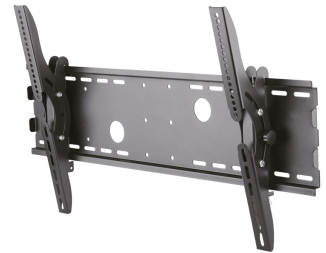

PLASMA-W200BLACK NEOMOUNTS BY NEWSTAR TV WALL MOUNT

SPECIFICATIONS

GENERAL

Min. screen size*	37 inch
Max. screen size*	85 inch
Max. weight	100 kg (per screen)
Screens	1
VESA minimum	200x200 mm
VESA maximum	865x480 mm
Distance to wall	8,3 cm

FUNCTIONALITY

Type	Tilt
Tilt (degrees)	30°
Adjustment type	None
Lockable	Lockable - Lock not included

INFORMATION

Color	Black
Main material	Steel
Warranty	5 year
EAN code	8717371446826

*Please note: The inch sizes stated are just an indication, combined with the weight and VESA sizes. The maximum weight and VESA size are absolute restrictions for the products and should not be exceeded.

Neomounts

Neomounts

Neomounts by Newstar TV/Monitor Wall Mount (tiltable) for 37"-85" Screen - Black

The Neomounts by Newstar wall mount, model PLASMA-W200BLACK is a tiltable wall mount for flat screens up to 85" (216 cm). This mount is a great choice when you want the ultimate viewing flexibility with your flat screen. Depth of this mount is 7 centimetres.

Neomounts by Newstars' tilt (30°) technology allows the mount to change to any viewing angle to fully benefit from the capabilities of the flat screen. Depth of this mount is 7 centimetres.

Neomounts by Newstar PLASMA-W200BLACK is suitable for screens up to 85" (216 cm). The weight capacity of this product is 100 kg each screen. The wall mount is suitable for screens that meet VESA hole pattern 200x200 to 865x480mm. Different hole patterns can be covered using Neomounts by Newstar VESA adapter plates.