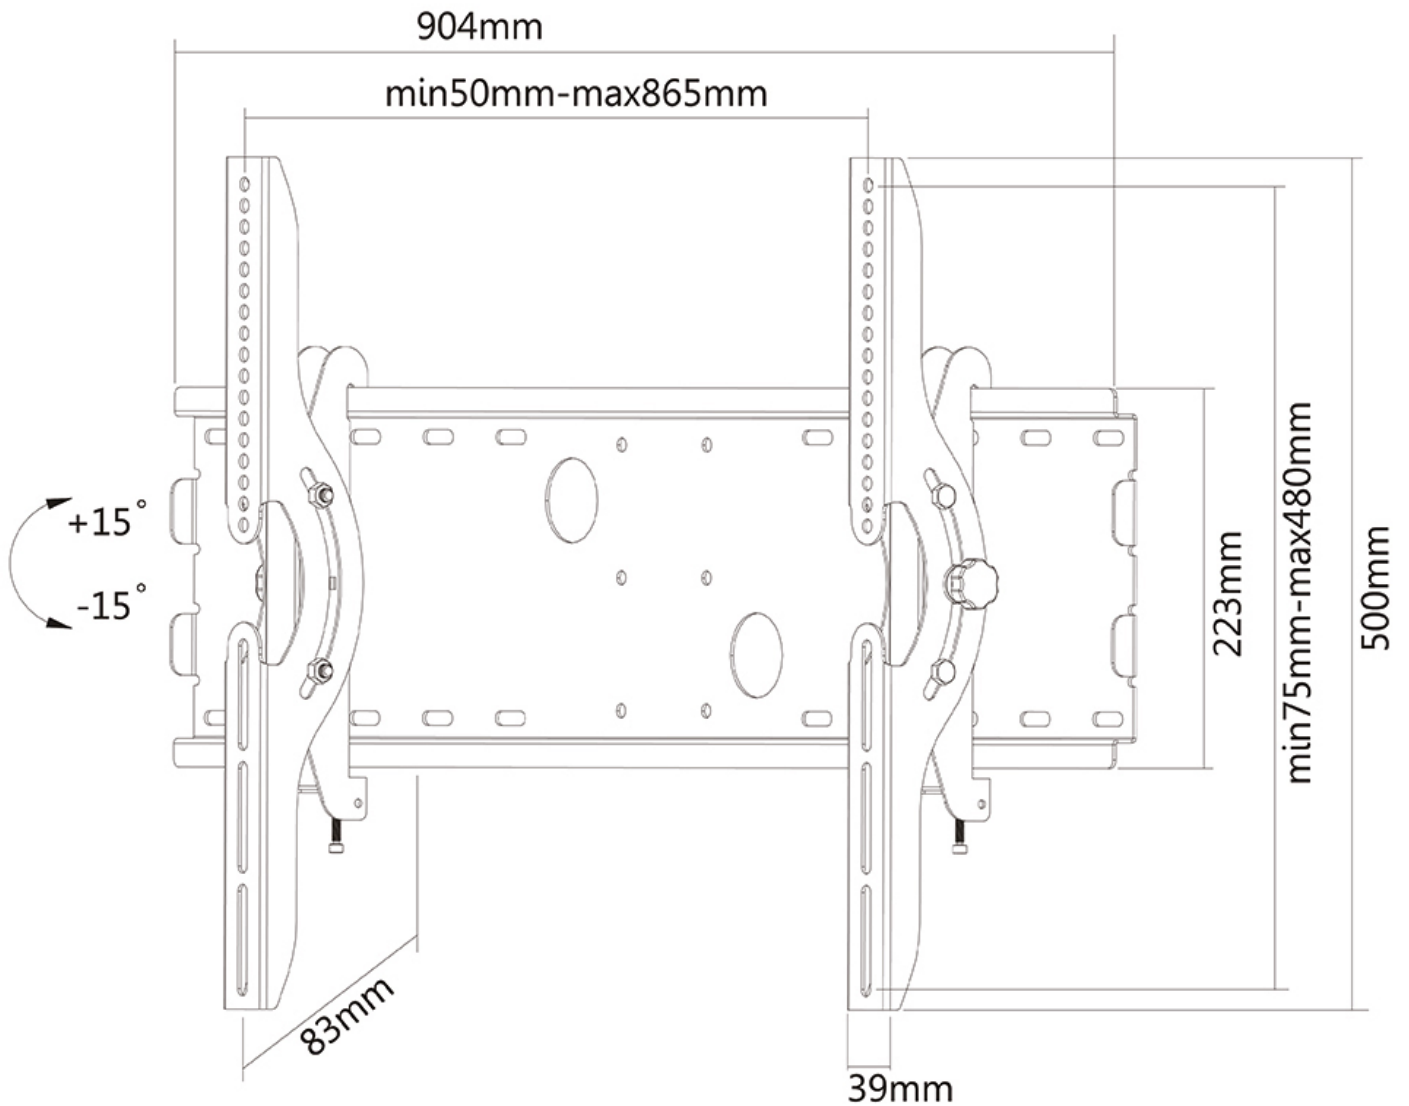

PLASMA-W200BLACK NEOMOUNTS BY NEWSTAR TV WALL MOUNT

Neomounts