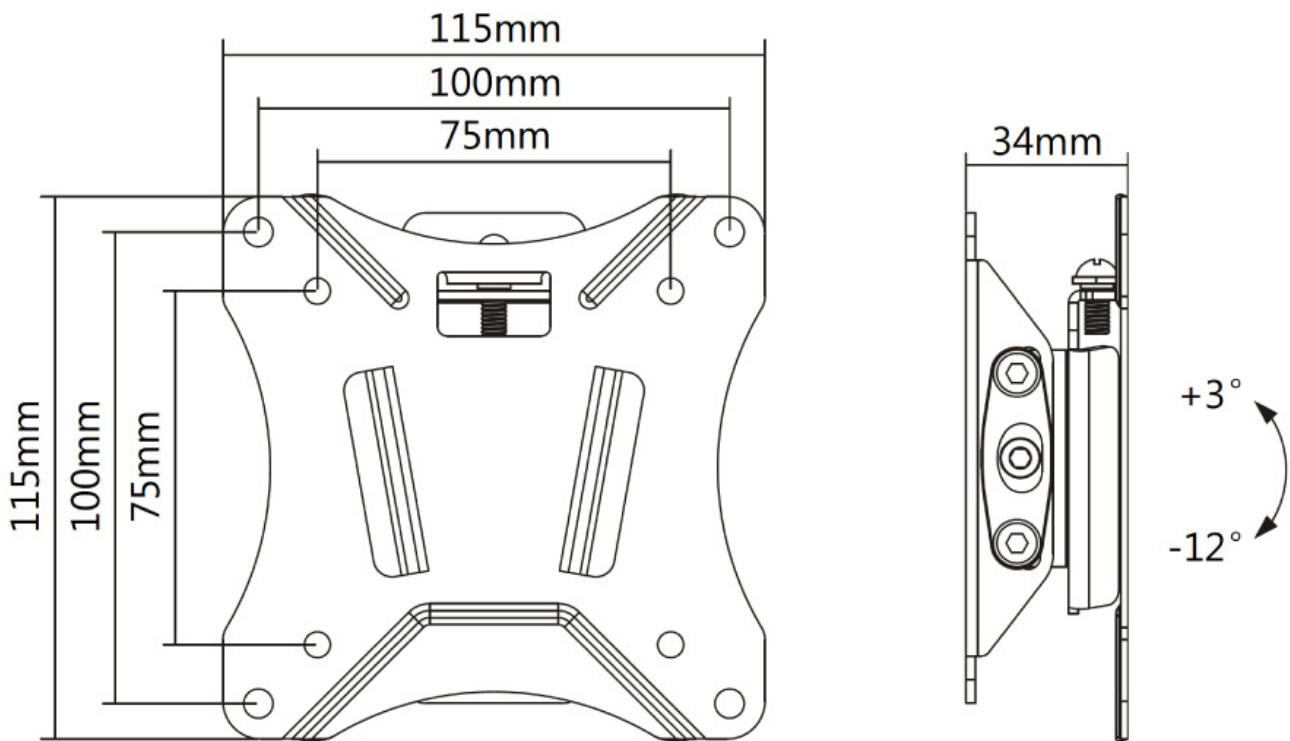

NM-W60BLACK

NEOMOUNTS SELECT TV WALL MOUNT

Neomounts