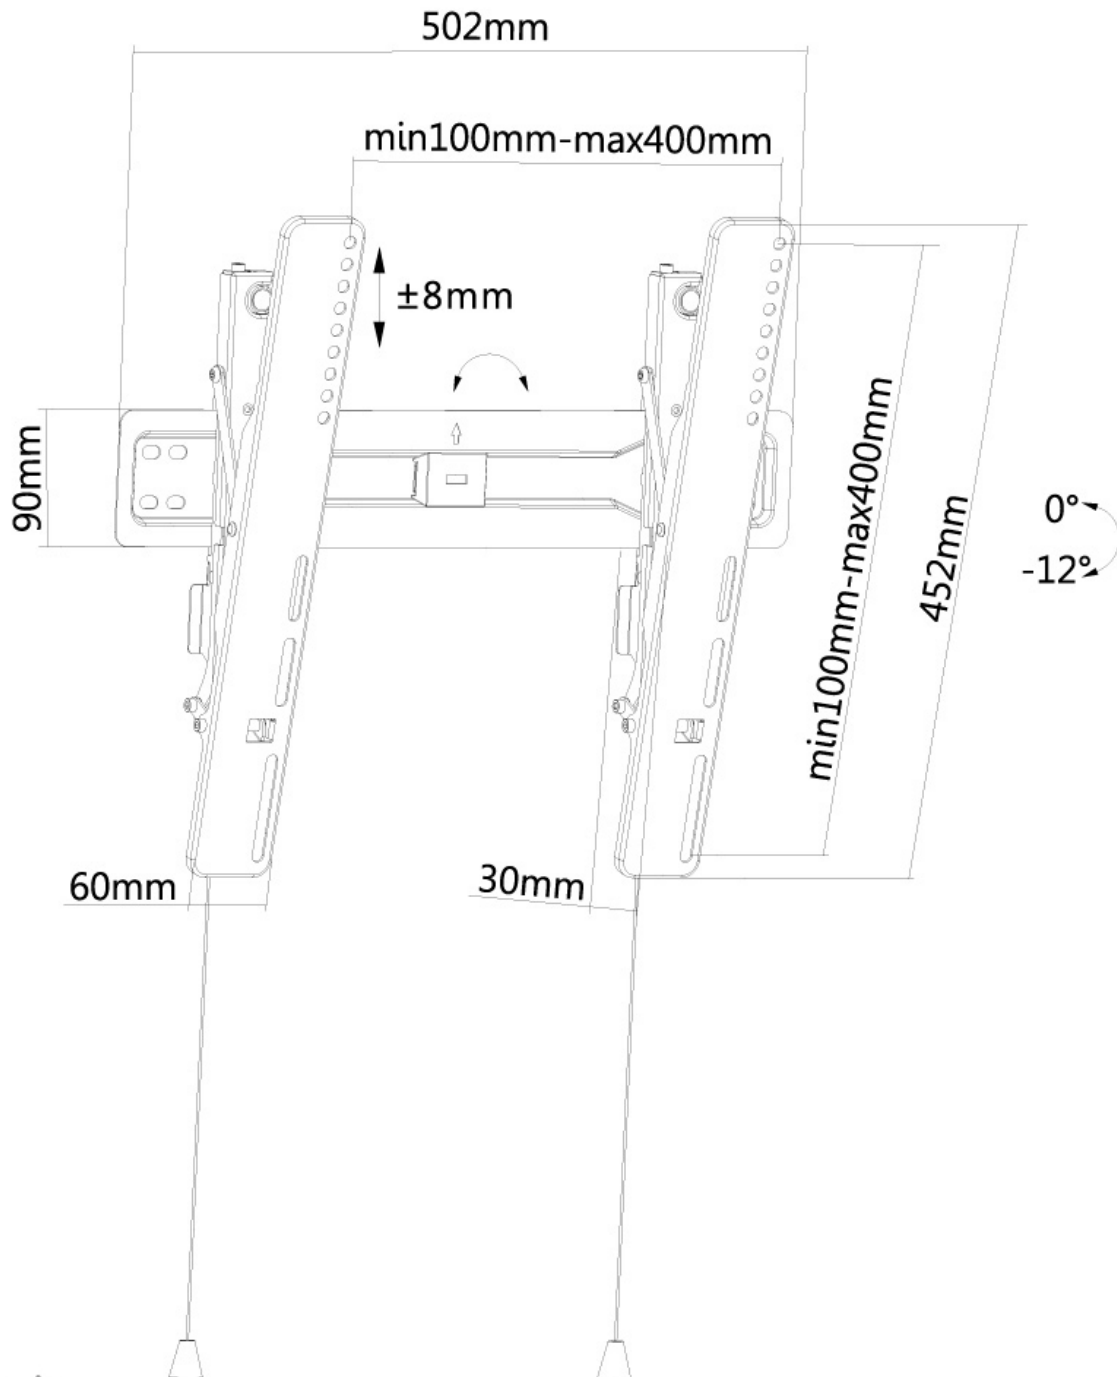

LED-W450BLACK

NEOMOUNTS BY NEWSTAR TV WALL MOUNT

Neomounts