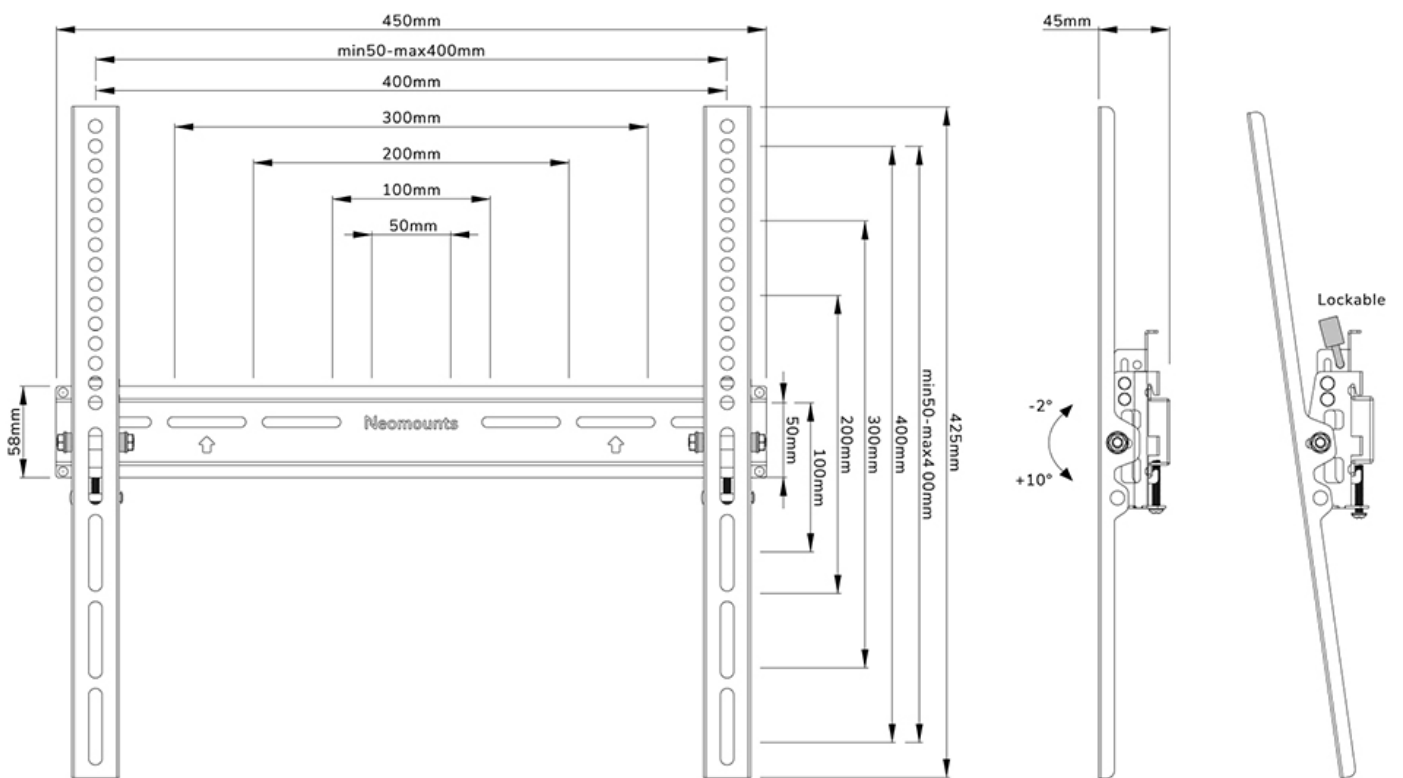

WL35-350BL14

NEOMOUNTS BY NEWSTAR TV WALL MOUNT

Neomounts