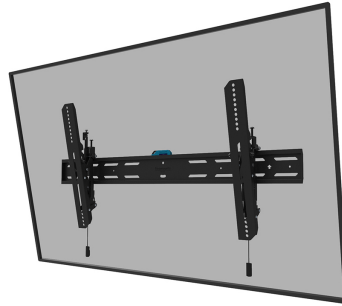

WL35S-850BL18

NEOMOUNTS SELECT TV WALL MOUNT

SPECIFICATIONS

GENERAL

Min. screen size*	43 inch
Max. screen size*	98 inch
Max. weight	100 kg (per screen)
Screens	1
VESA minimum	100x100 mm
VESA maximum	800x400 mm
Distance to wall	3,5 cm

FUNCTIONALITY

Type	Tilt
Tilt (degrees)	12°
Height	42,5 cm
Width	88,4 cm
Depth	3,5 cm
Adjustment type	Micro adjustment
Lockable	Lockable - Security screw included

INFORMATION

Color	Black
Main material	Steel
Warranty	5 year
EAN code	8717371448899

Neomounts

Neomounts

Neomounts Select WL35S-850BL18 tiltable wall mount for 43-98" screens - Black

The Neomounts Select WL35S-850BL18 is a tiltable wall mount for flat screens up to 98" with a maximum weight capacity of 100 kg. Height and level adjustment is available for the perfect installation.

The WL35S-850BL18 has a depth of 3,3 cm and is suitable for screens that meet VESA hole pattern 100x100 to 800x400mm. It is possible to lock the wall mount using the included anti-theft screw or a padlock (not included).