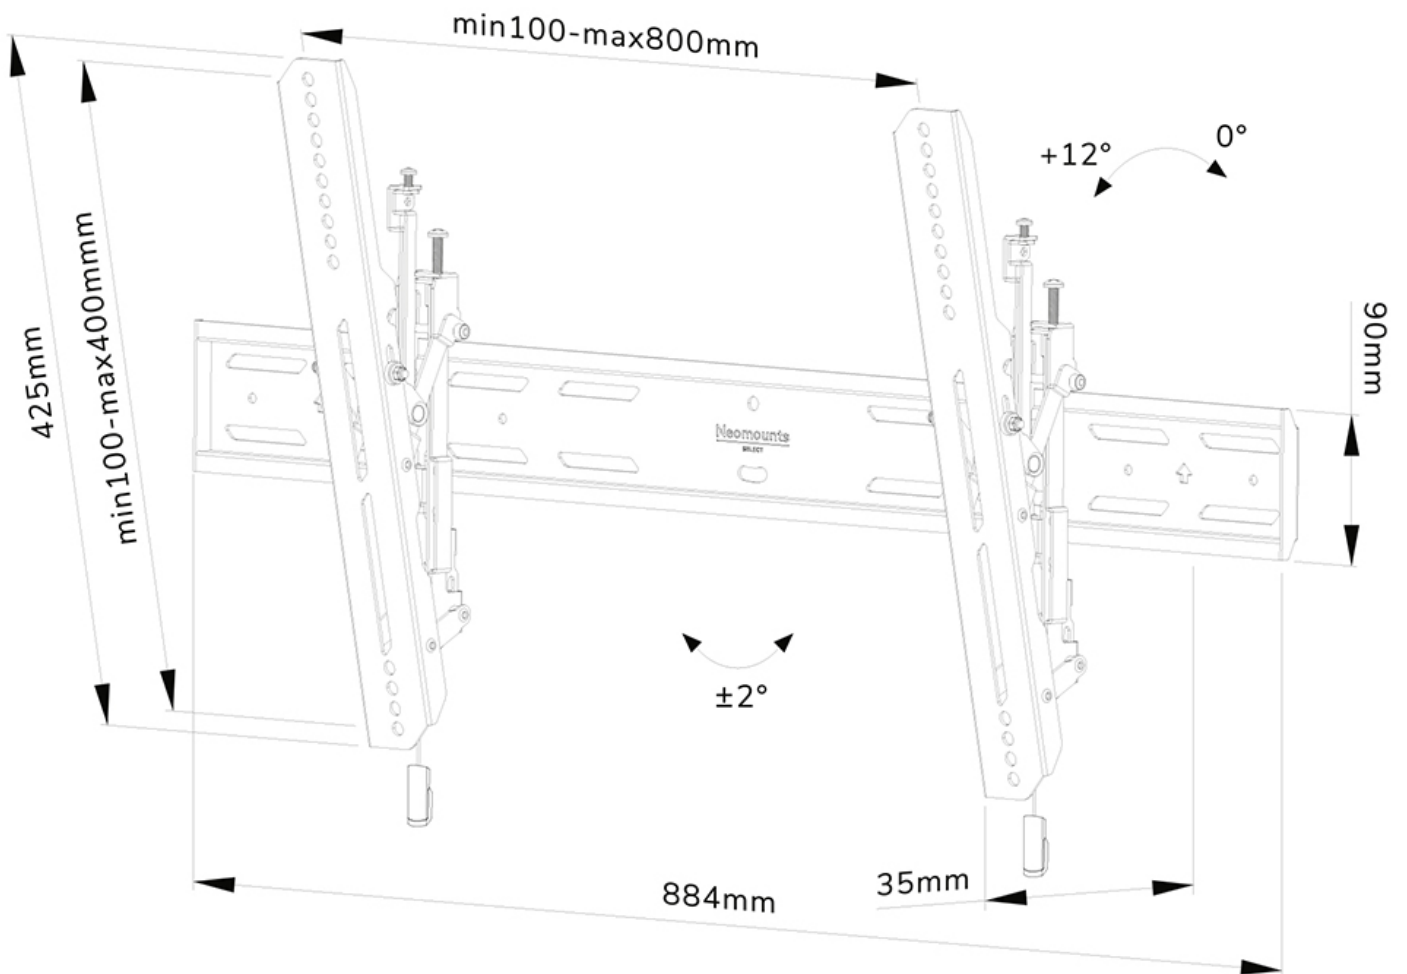

WL35S-850BL18

NEOMOUNTS SELECT TV WALL MOUNT

Neomounts