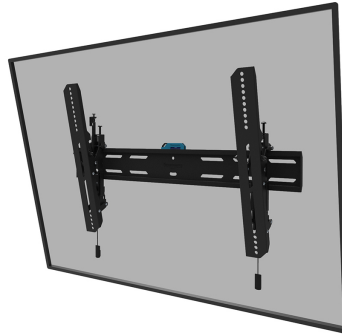

WL35S-850BL16

NEOMOUNTS SELECT TV WALL MOUNT

SPECIFICATIONS

GENERAL

Min. screen size*	40 inch
Max. screen size*	82 inch
Max. weight	70 kg (per screen)
Screens	1
VESA minimum	100x100 mm
VESA maximum	600x400 mm
Distance to wall	3,5 cm

FUNCTIONALITY

Type	Tilt
Tilt (degrees)	12°
Height	42,5 cm
Width	68,4 cm
Depth	3,6 cm
Adjustment type	Micro adjustment
Lockable	Lockable - Security screw included

INFORMATION

Color	Black
Main material	Steel
Warranty	5 year
EAN code	8717371448868

Neomounts

Neomounts

Neomounts Select WL35S-850BL16 tiltable wall mount for 40-82" screens - Black

The Neomounts Select WL35S-850BL16 is a tiltable wall mount for flat screens up to 82" with a maximum weight capacity of 70 kg. Height and level adjustment is available for the perfect installation.

The WL35S-850BL16 has a depth of 3,3 cm and is suitable for screens that meet VESA hole pattern 100x100 to 600x400mm. It is possible to lock the wall mount using the included anti-theft screw or a padlock (not included).