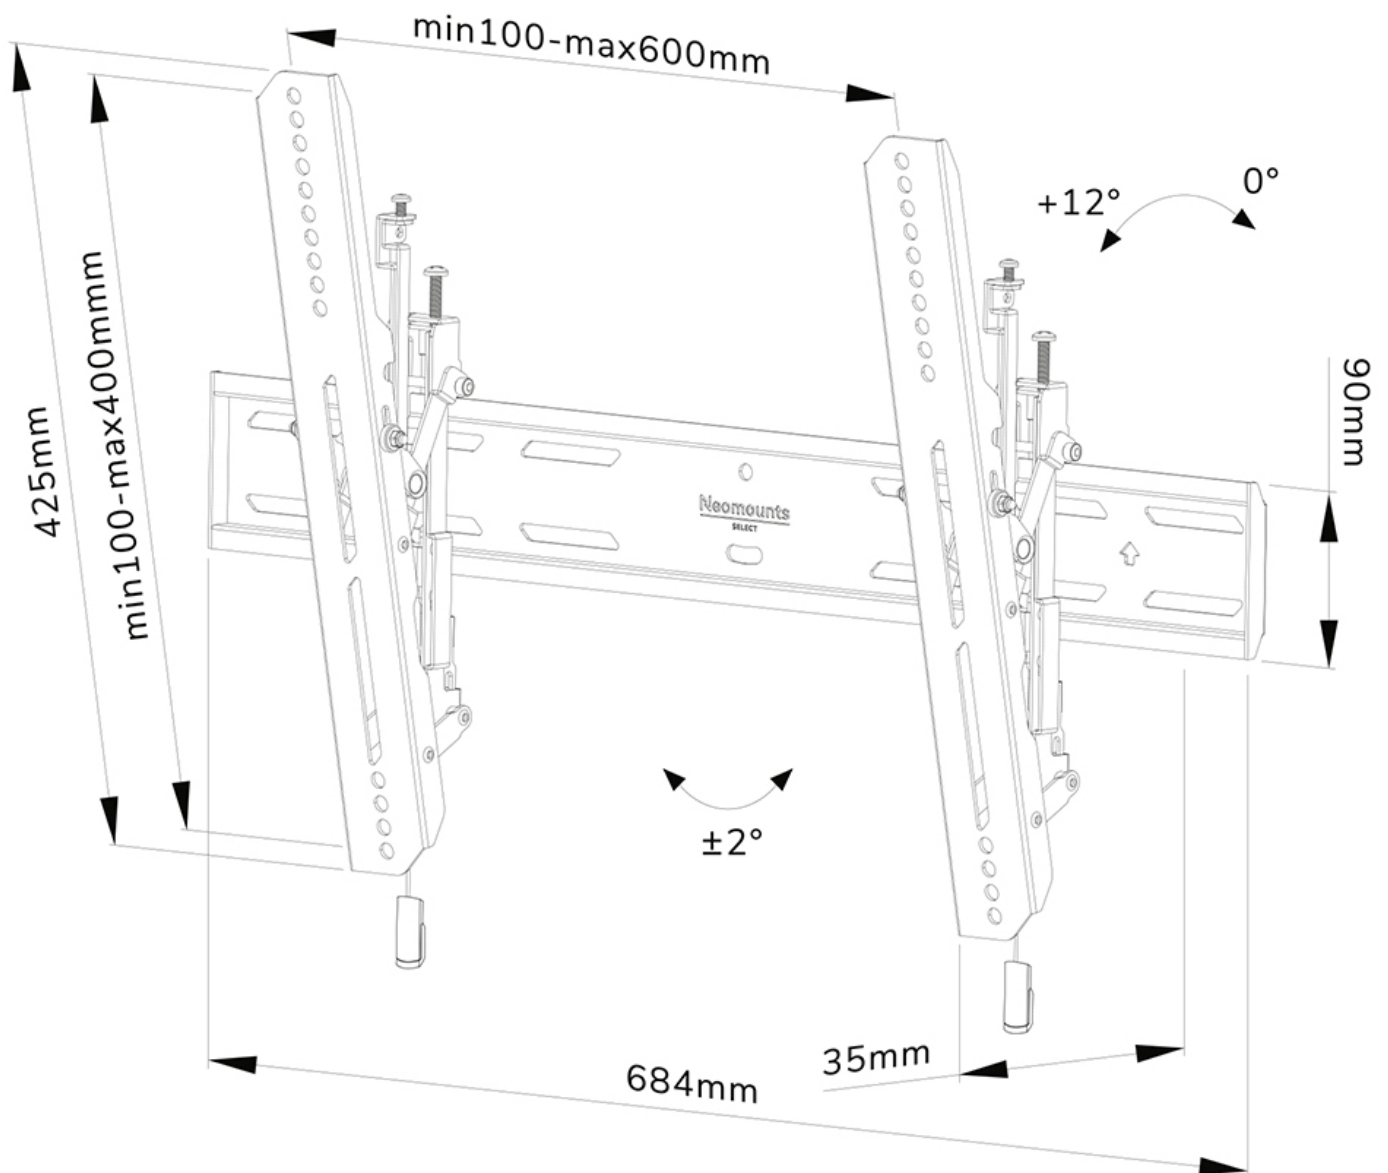

WL35S-850BL16

NEOMOUNTS SELECT TV WALL MOUNT

Neomounts