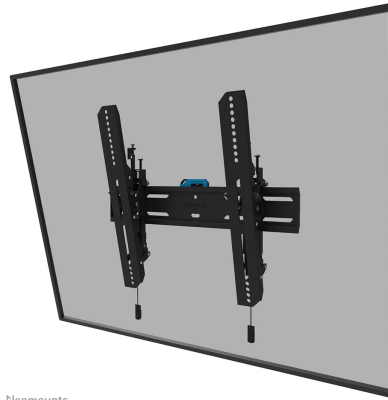

WL35S-850BL14

NEOMOUNTS SELECT TV WALL MOUNT

SPECIFICATIONS

GENERAL

Min. screen size*	32 inch
Max. screen size*	65 inch
Max. weight	60 kg (per screen)
Screens	1
VESA minimum	100x100 mm
VESA maximum	400x400 mm
Distance to wall	3,5 cm

FUNCTIONALITY

Type	Tilt
Tilt (degrees)	12°
Height	42,5 cm
Width	48,4 cm
Depth	3,5 cm
Adjustment type	Micro adjustment
Lockable	Lockable - Security screw included

INFORMATION

Color	Black
Main material	Steel
Warranty	5 year
EAN code	8717371448820

Neomounts Select WL35S-850BL14 tiltable wall mount for 32-65" screens - Black

The Neomounts Select WL35S-850BL14 is a tiltable wall mount for flat screens up to 65" with a maximum weight capacity of 60 kg. Height and level adjustment is available for the perfect installation.

The WL35S-850BL14 has a depth of 3,3 cm and is suitable for screens that meet VESA hole pattern 100x100 to 400x400mm. It is possible to lock the wall mount using the included anti-theft screw or a padlock (not included).