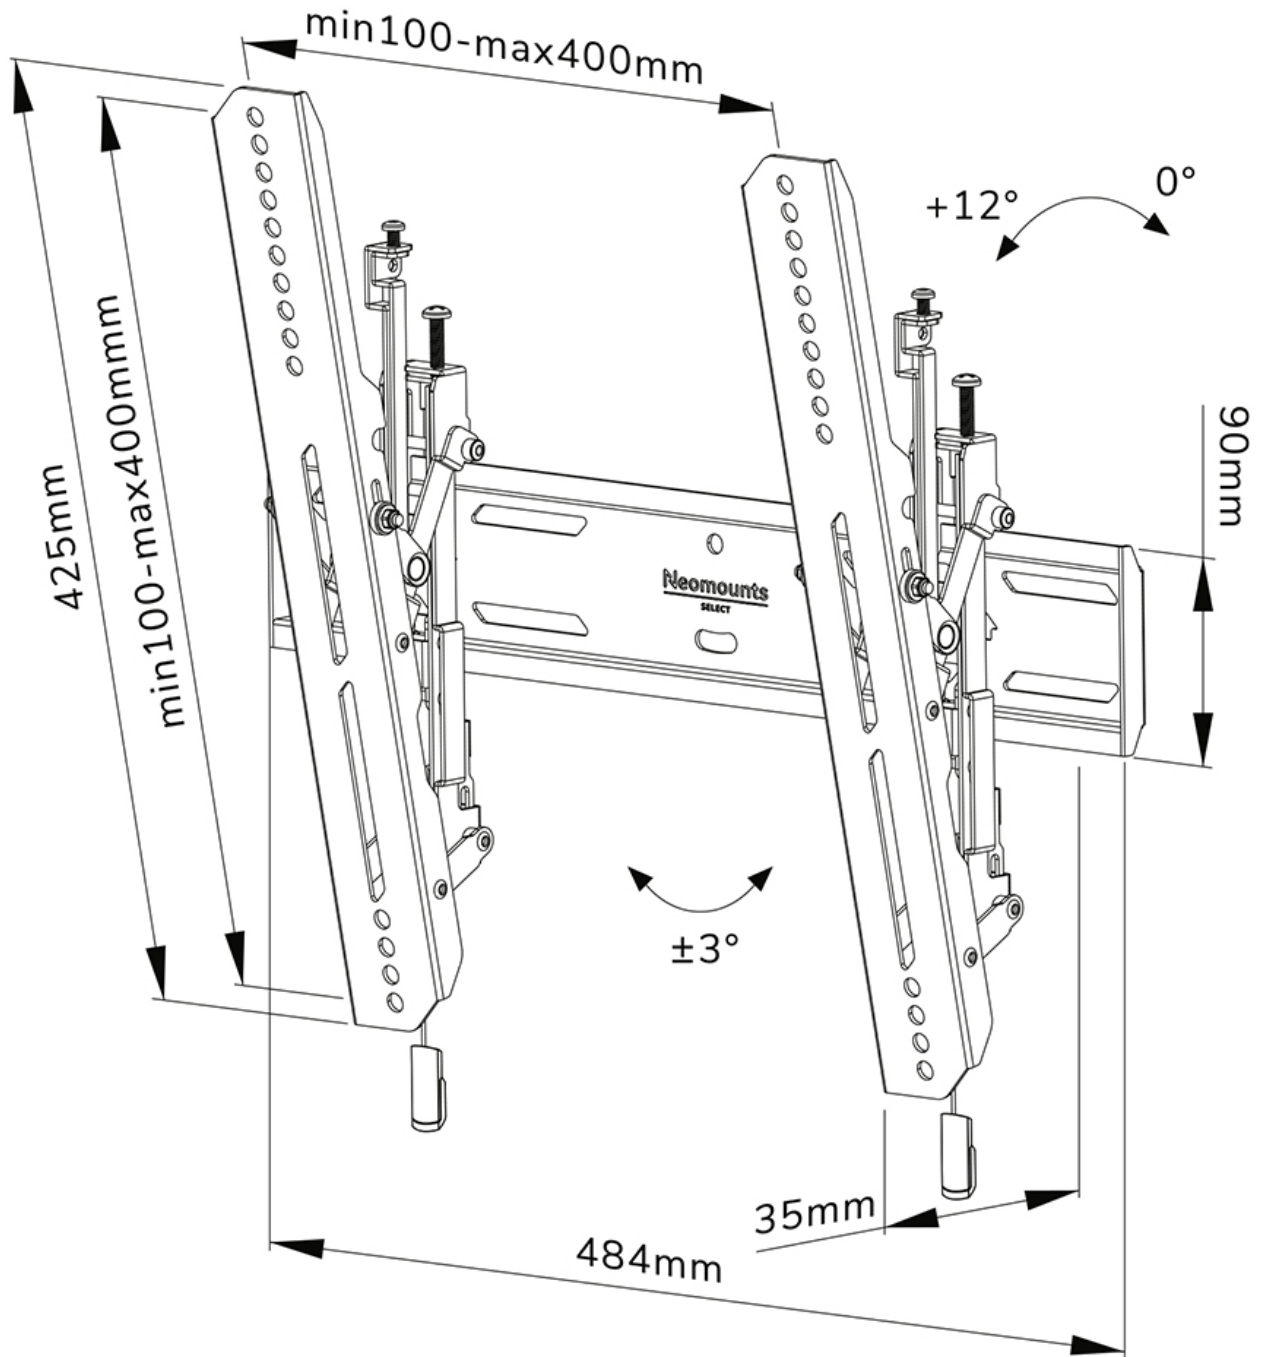

WL35S-850BL14

NEOMOUNTS SELECT TV WALL MOUNT

Neomounts