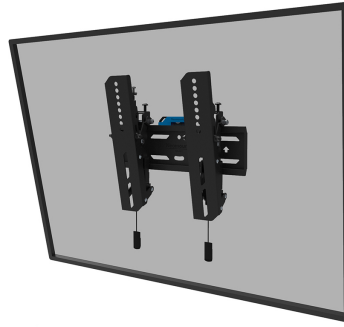

WL35S-850BL12

NEOMOUNTS SELECT TV WALL MOUNT

SPECIFICATIONS

GENERAL

Min. screen size*	24 inch
Max. screen size*	55 inch
Max. weight	50 kg (per screen)
Screens	1
VESA minimum	75x75 mm
VESA maximum	200x200 mm
Distance to wall	3,5 cm

FUNCTIONALITY

Type	Tilt
Tilt (degrees)	12°
Height	27 cm
Width	28,3 cm
Depth	3,5 cm
Adjustment type	Micro adjustment
Lockable	Lockable - Security screw included

INFORMATION

Color	Black
Main material	Steel
Warranty	5 year
EAN code	8717371448783

Neomounts Select WL35S-850BL12 tiltable wall mount for 24-55" screens - Black

The Neomounts Select WL35S-850BL12 is a tiltable wall mount for flat screens up to 55" with a maximum weight capacity of 50 kg. The versatile tilt (12°) technology allows you to create the optimum viewing angle. Height and level adjustment is available for the perfect installation.

The WL35S-850BL12 has a depth of 3,5 cm and is suitable for screens that meet VESA hole pattern 75x75 to 200x200mm. It is possible to lock the wall mount using the included anti-theft screw or a padlock (not included).