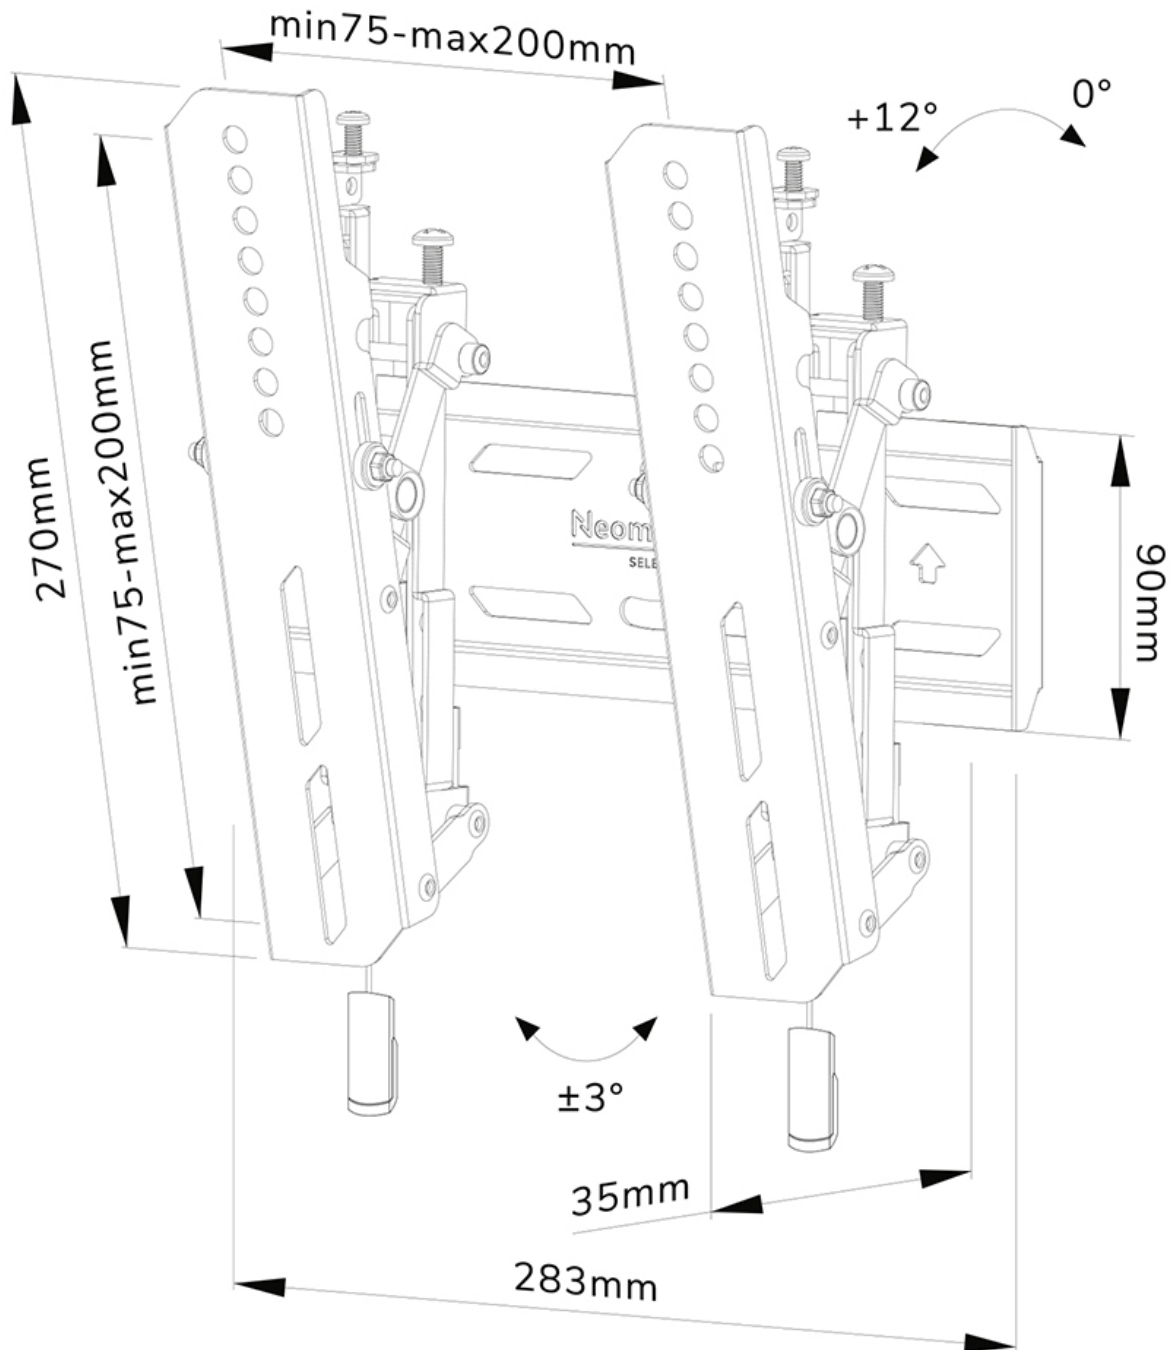

WL35S-850BL12

NEOMOUNTS SELECT TV WALL MOUNT

Neomounts