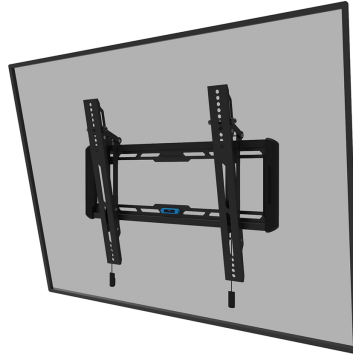

WL35-550BL14

NEOMOUNTS BY NEWSTAR TV WALL MOUNT

SPECIFICATIONS

GENERAL

Min. screen size*	32 inch
Max. screen size*	65 inch
Max. weight	60 kg (per screen)
Screens	1
VESA minimum	100x100 mm
VESA maximum	400x400 mm
Distance to wall	3,3 cm

FUNCTIONALITY

Type	Tilt
Tilt (degrees)	12°
Height	42,5 cm
Width	53,5 cm
Depth	3,6 cm
Adjustment type	Manual

INFORMATION

Color	Black
Main material	Steel
Warranty	5 year
EAN code	8717371448707

*Please note: The inch sizes stated are just an indication, combined with the weight and VESA sizes. The maximum weight and VESA size are absolute restrictions for the products and should not be exceeded.

Neomounts

Neomounts

Neomounts by Newstar WL35-550BL14 tiltable wall mount for 32-65" screens - Black

The Neomounts by Newstar WL35-550BL14 is a tiltable wall mount for flat screens up to 65" with a maximum weight capacity of 60 kg. The versatile tilt (12°) technology allows you to create the optimum viewing angle.

The WL35-550BL14 has a depth of 3,3 cm and is suitable for screens that meet VESA hole pattern 100x100 to 400x400 mm.

The mount features a nifty magnetic pull & release system, that allows you to attach the TV in a wink of an eye and secure the TV in safe and solid manner. Afterwards, the pull & release straps can be easily hidden behind the screen by clicking the magnet to the mount. The integrated spirit level assures easy installation of the mount.