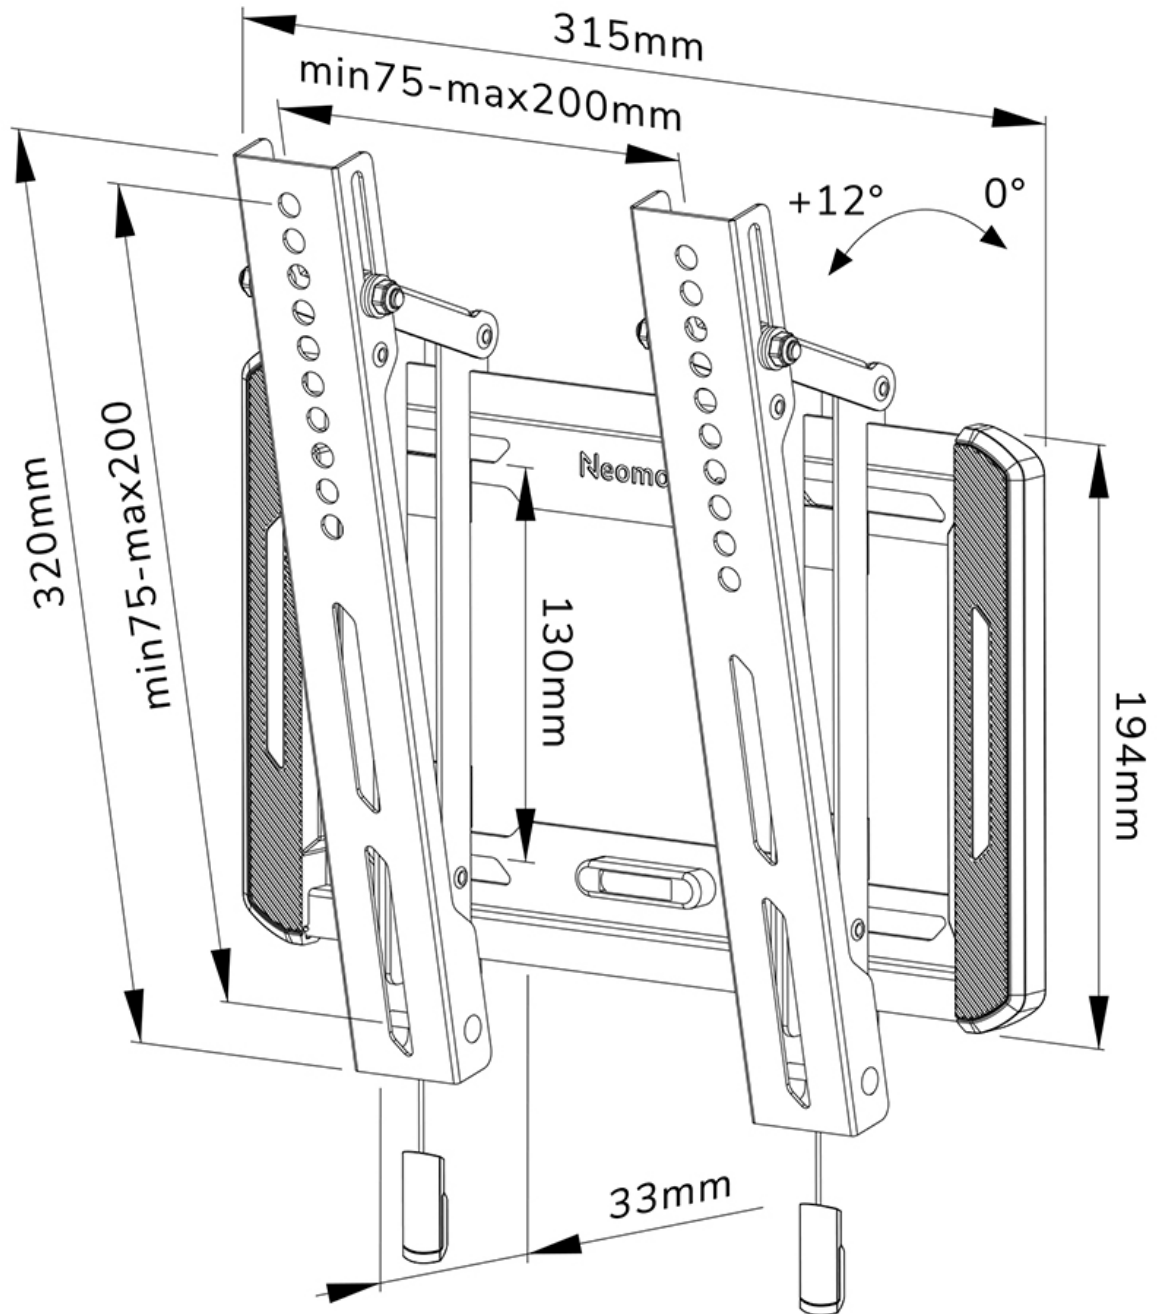

WL35-550BL12

NEOMOUNTS BY NEWSTAR TV WALL MOUNT

Neomounts