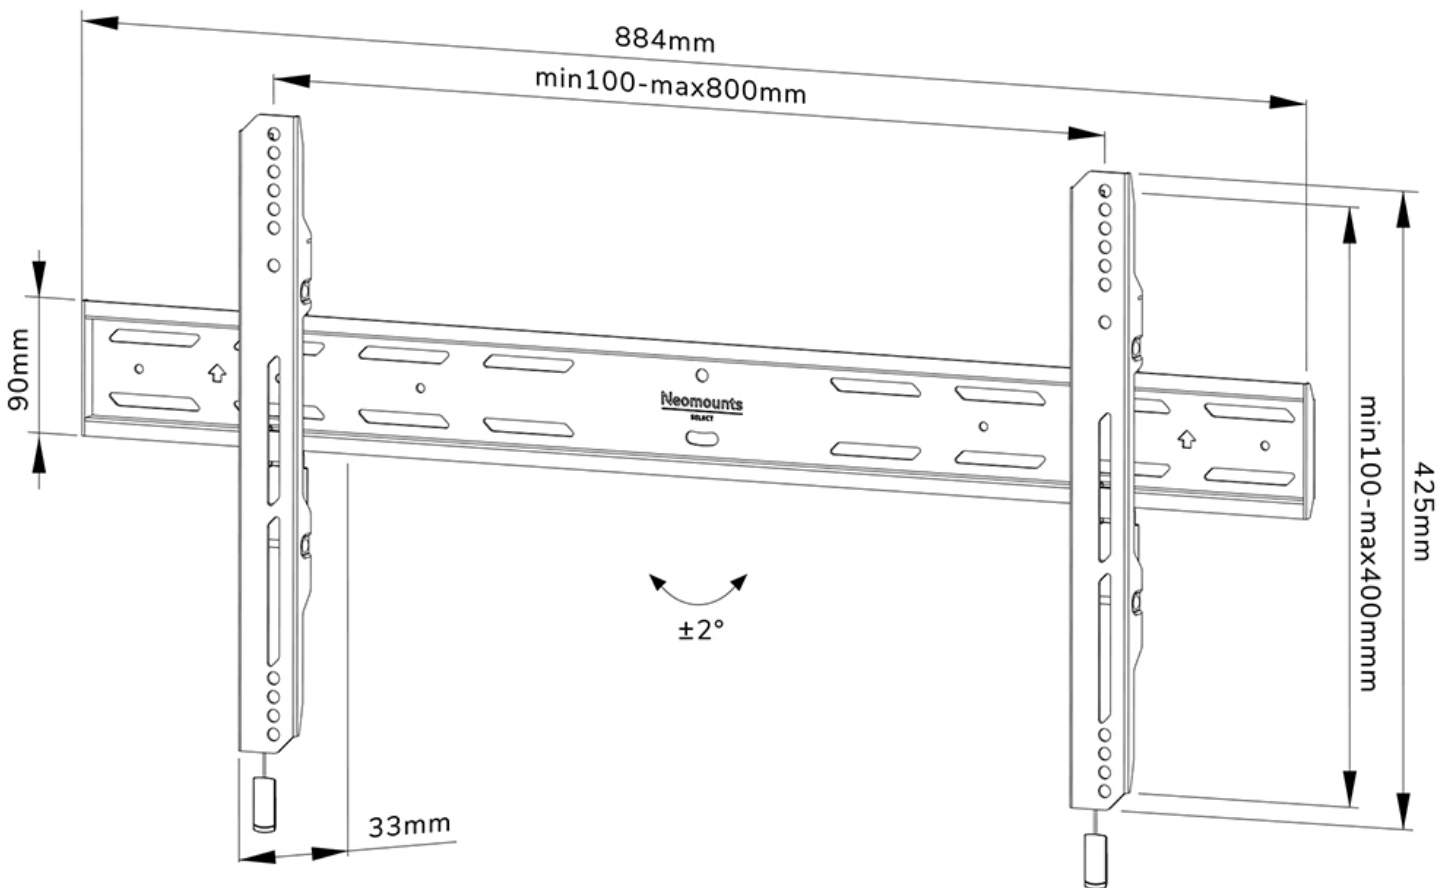

WL30S-850BL18

NEOMOUNTS SELECT TV WALL MOUNT

Neomounts