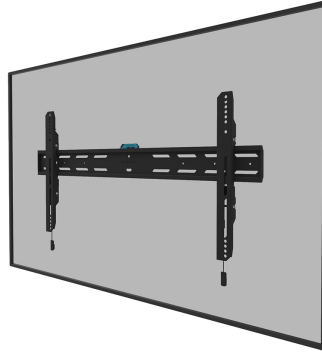

WL30S-850BL18

NEOMOUNTS SELECT TV WALL MOUNT

SPECIFICATIONS

GENERAL

Min. screen size*	43 inch
Max. screen size*	98 inch
Max. weight	100 kg (per screen)
Screens	1
VESA minimum	100x100 mm
VESA maximum	800x400 mm
Distance to wall	3,3 cm

FUNCTIONALITY

Type	Fixed
Height	42,5 cm
Width	88,4 cm
Depth	3,3 cm
Adjustment type	Micro adjustment
Lockable	Lockable - Security screw included

INFORMATION

Color	Black
Main material	Steel
Warranty	5 year
EAN code	8717371448882

*Please note: The inch sizes stated are just an indication, combined with the weight and VESA sizes. The maximum weight and VESA size are absolute restrictions for the products and should not be exceeded.

Neomounts