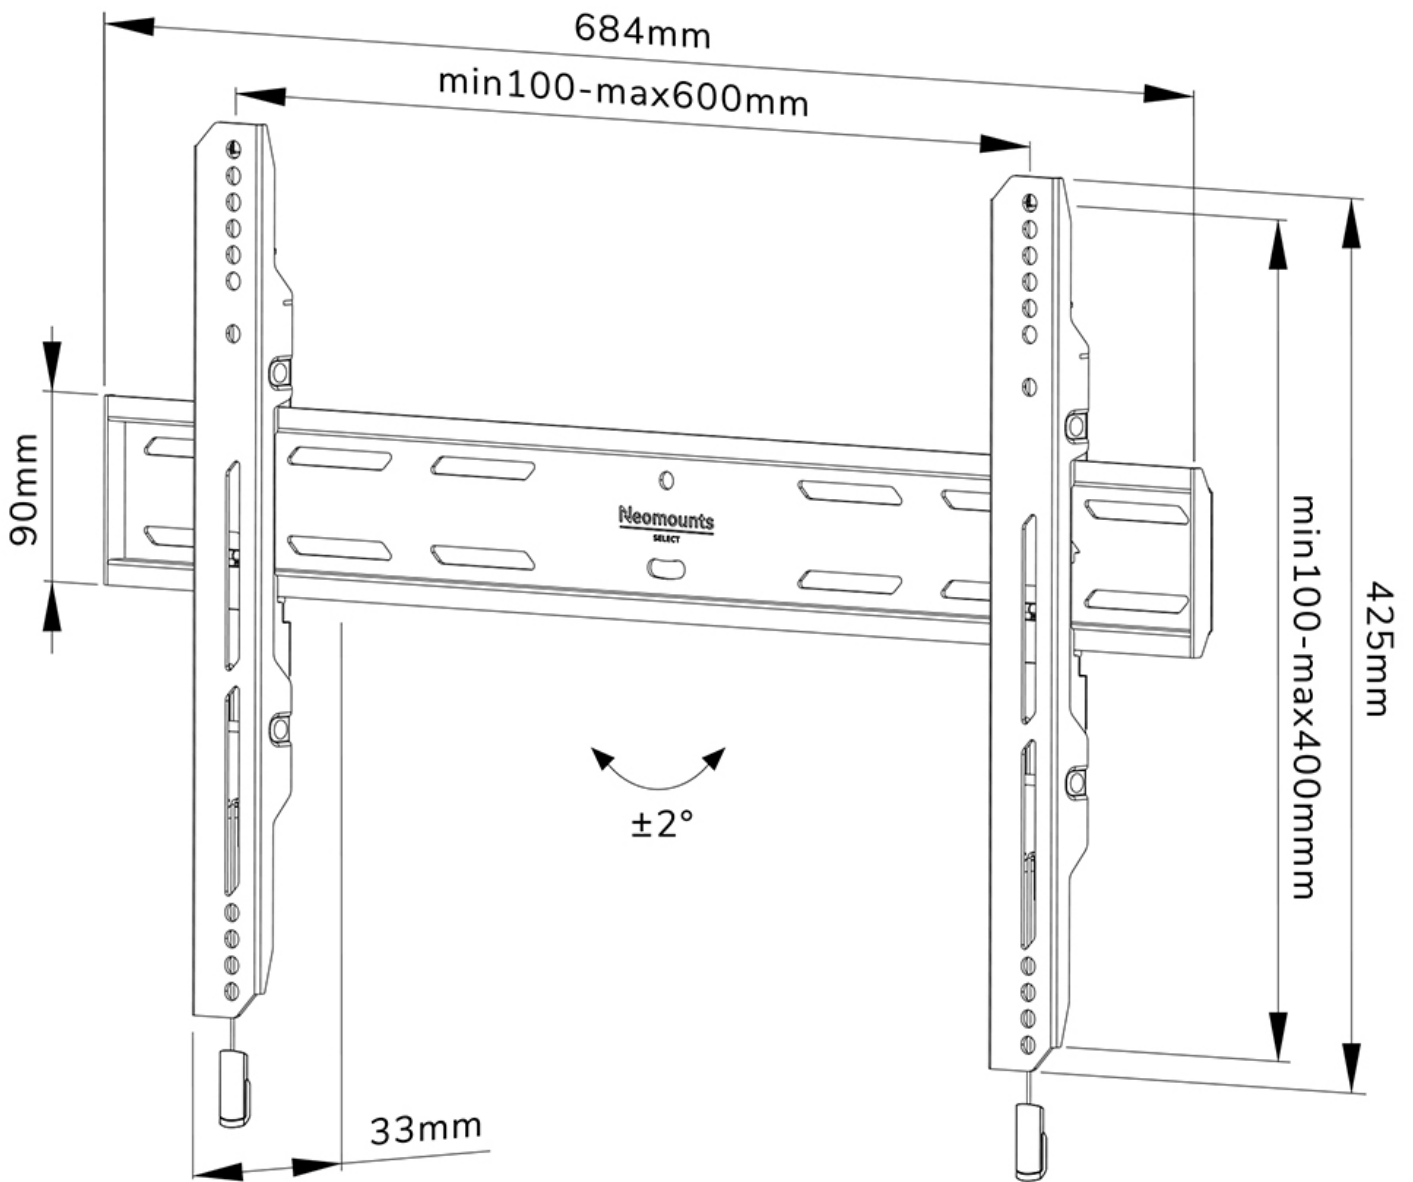

WL30S-850BL16

NEOMOUNTS SELECT TV WALL MOUNT

Neomounts