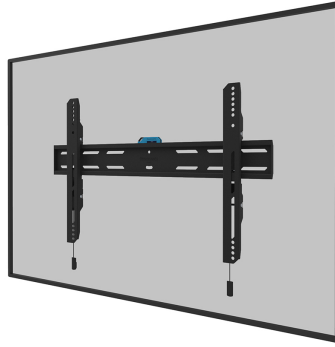

WL30S-850BL16

NEOMOUNTS SELECT TV WALL MOUNT

SPECIFICATIONS

GENERAL

Min. screen size*	40 inch
Max. screen size*	82 inch
Max. weight	70 kg (per screen)
Screens	1
VESA minimum	100x100 mm
VESA maximum	600x400 mm
Distance to wall	3,3 cm

Neomounts

Neomounts

Neomounts Select WL30S-850BL16 fixed wall mount for 40-82" screens - Black

The Neomounts Select WL30S-850BL16 is a fixed wall mount for flat screens up to 82" with a maximum weight capacity of 70 kg. Height and level adjustment is available for the perfect installation.

The WL30S-850BL16 has a depth of 3,3 cm and is suitable for screens that meet VESA hole pattern 100x100 to 600x400mm. It is possible to lock the wall mount using the included anti-theft screw or a padlock (not included).

The mount features a nifty magnetic pull & release system, that allows you to attach the TV in a wink of an eye and secure the TV in safe and solid manner. Afterwards, the pull & release straps can be easily hidden behind the screen by clicking the magnet to the mount. A separate spirit level tool is included with the wall mount, as well as a fixing template, to ensure easy installation of the mount.