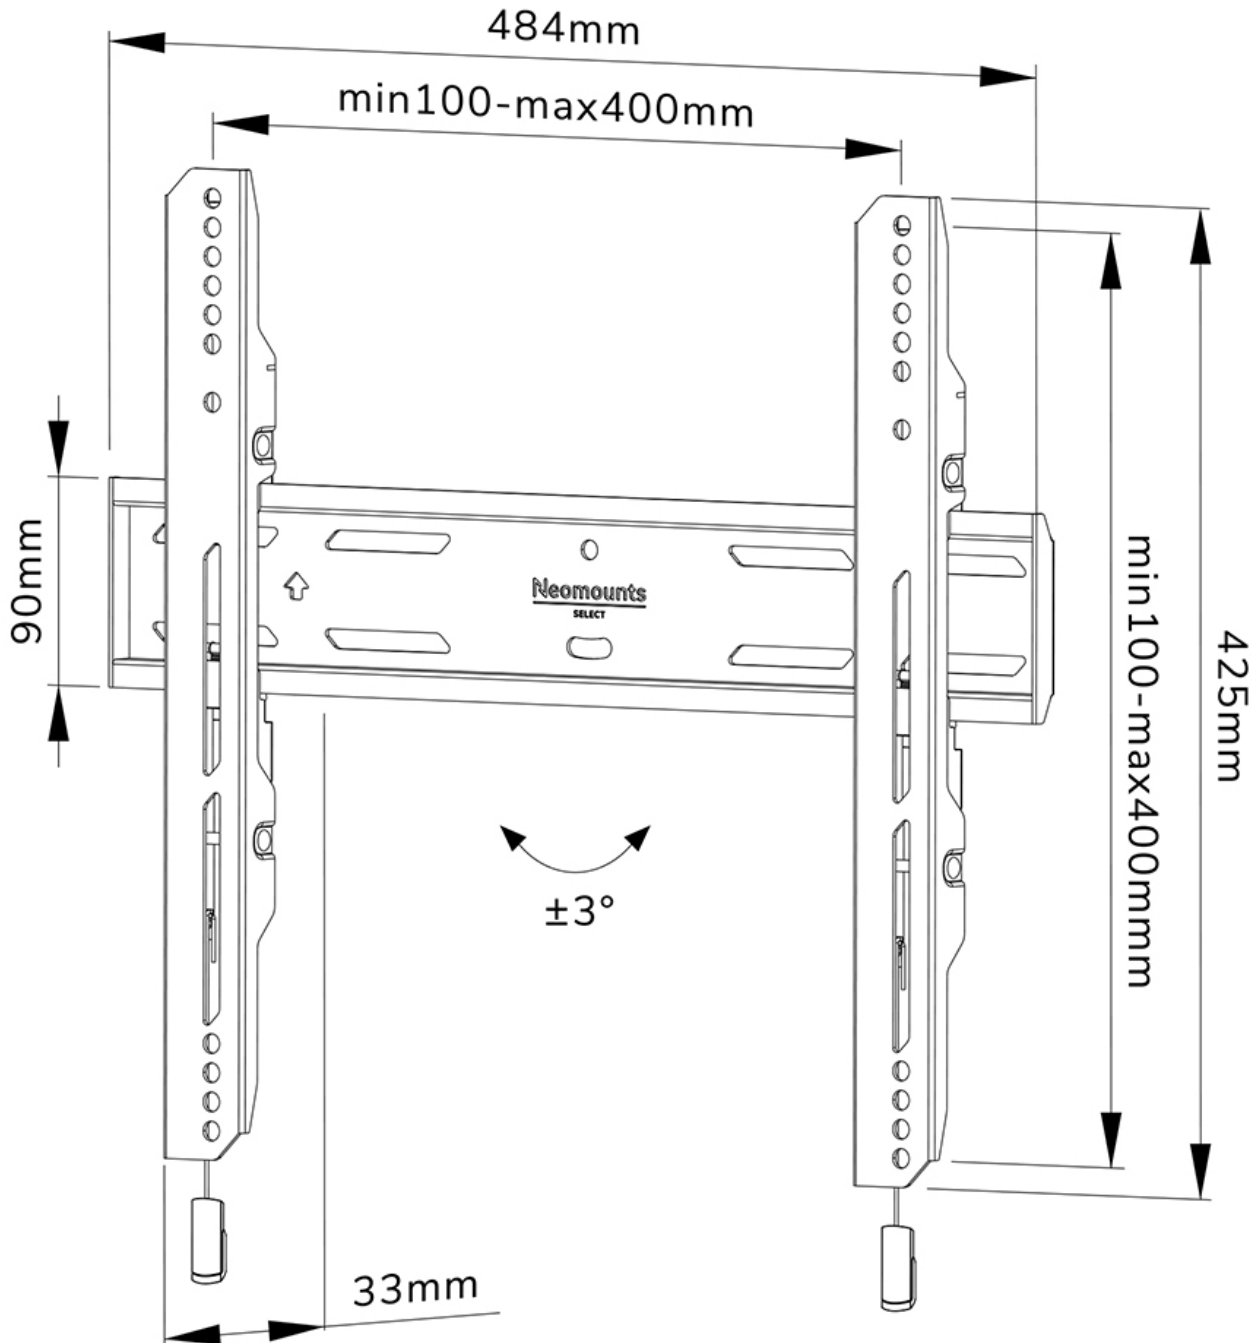

WL30S-850BL14

NEOMOUNTS SELECT TV WALL MOUNT

Neomounts