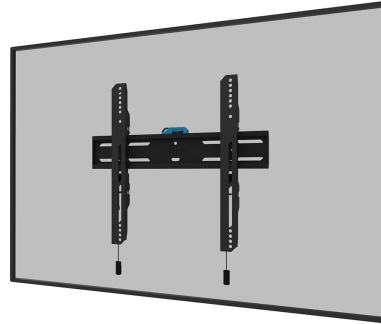

WL30S-850BL14

NEOMOUNTS SELECT TV WALL MOUNT

SPECIFICATIONS

GENERAL

Min. screen size*	32 inch
Max. screen size*	65 inch
Max. weight	60 kg (per screen)
Screens	1
VESA minimum	100x100 mm
VESA maximum	400x400 mm
Distance to wall	3,3 cm

Neomounts

Neomounts

Neomounts Select WL30S-850BL14 fixed wall mount for 32-65" screens - Black

The Neomounts Select WL30S-850BL14 is a fixed wall mount for flat screens up to 65" with a maximum weight capacity of 60 kg. Height and level adjustment is available for the perfect installation.

The WL30S-850BL14 has a depth of 3,3 cm and is suitable for screens that meet VESA hole pattern 100x100 to 400x400mm. It is possible to lock the wall mount using the included anti-theft screw or a padlock (not included).

The mount features a nifty magnetic pull & release system, that allows you to attach the TV in a wink of an eye and secure the TV in safe and solid manner. Afterwards, the pull & release straps can be easily hidden behind the screen by clicking the magnet to the mount. A separate spirit level tool is included with the wall mount, as well as a fixing template, to ensure easy installation of the mount.