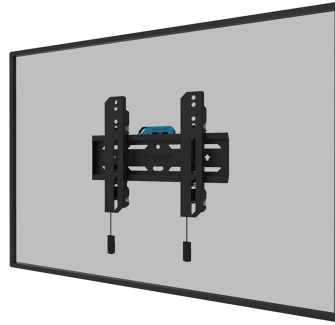

WL30S-850BL12

NEOMOUNTS SELECT TV WALL MOUNT

SPECIFICATIONS

GENERAL

Min. screen size*	24 inch
Max. screen size*	55 inch
Max. weight	50 kg (per screen)
Screens	1
VESA minimum	50x50 mm
VESA maximum	200x200 mm
Distance to wall	3,3 cm

Neomounts

Neomounts

Neomounts Select WL30S-850BL12 fixed wall mount for 24-55" screens - Black

The Neomounts Select WL30S-850BL12 is a fixed wall mount for flat screens up to 55" with a maximum weight capacity of 50 kg. Height and level adjustment is available for the perfect installation.

The WL30S-850BL12 has a depth of 3,3 cm and is suitable for screens that meet VESA hole pattern 50x50 to 200x200mm. It is possible to lock the wall mount using the included anti-theft screw or a padlock (not included).

The mount features a nifty magnetic pull & release system, that allows you to attach the TV in a wink of an eye and secure the TV in safe and solid manner. Afterwards, the pull & release straps can be easily hidden behind the screen by clicking the magnet to the mount. A separate spirit level tool is included with the wall mount, as well as a fixing template, to ensure easy installation of the mount.