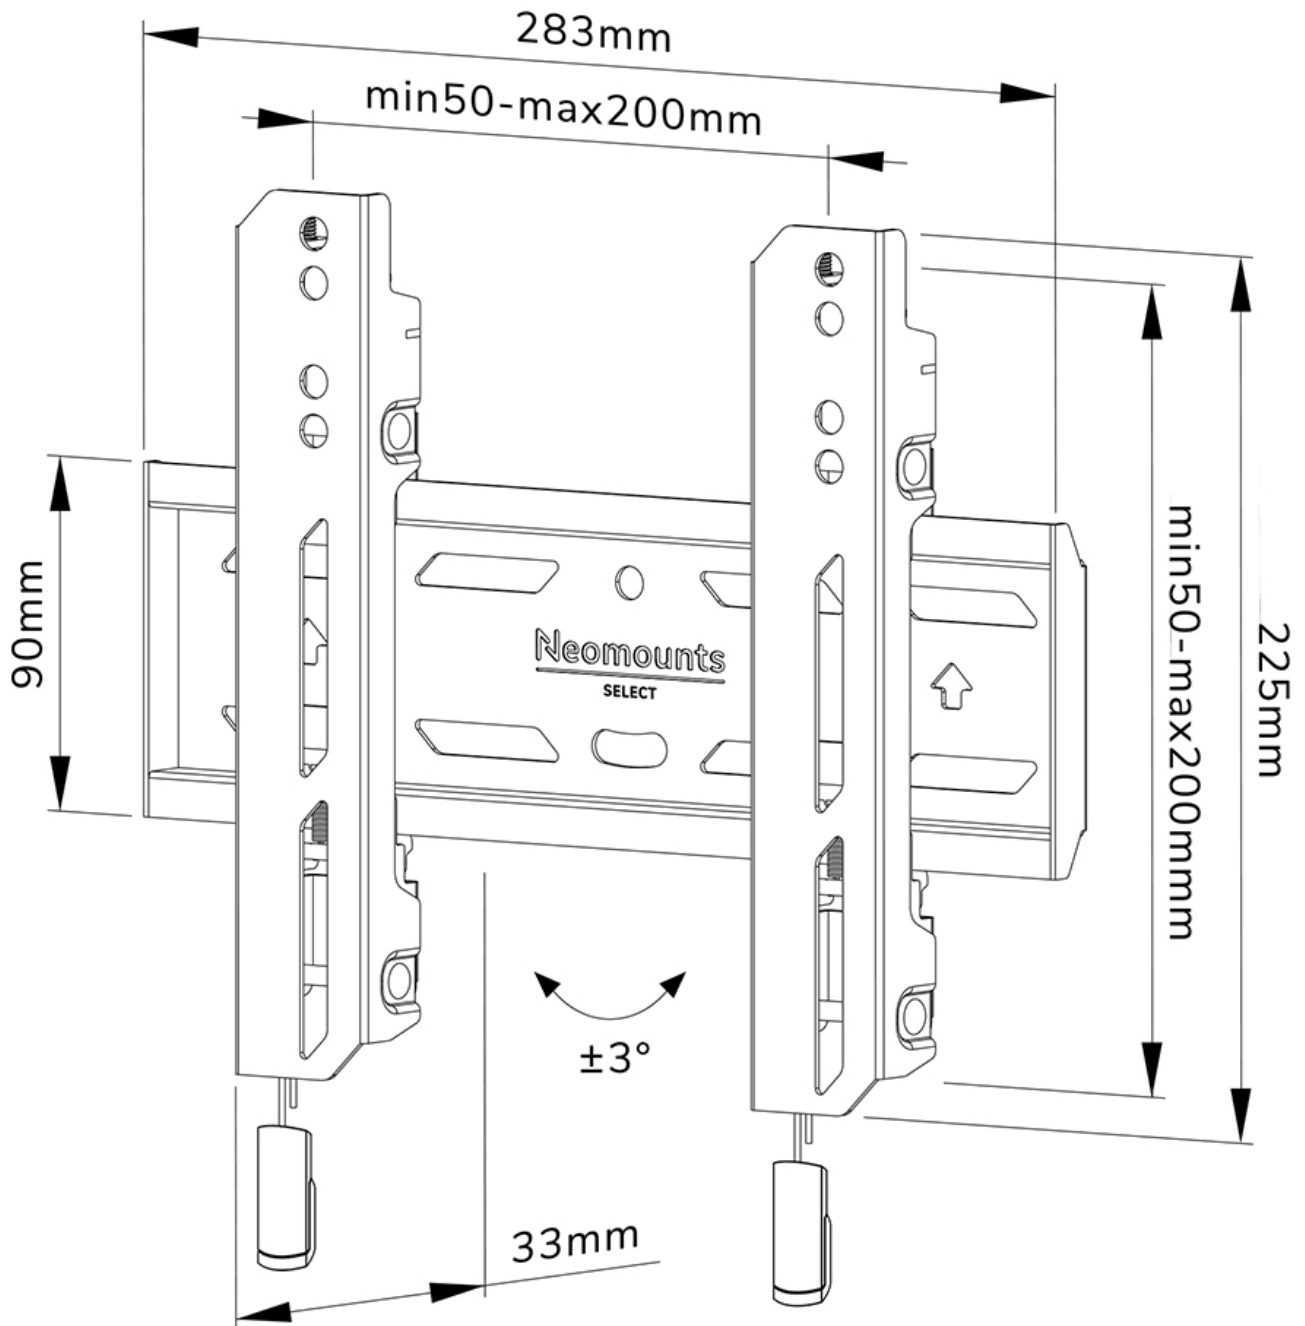

WL30S-850BL12

NEOMOUNTS SELECT TV WALL MOUNT

Neomounts