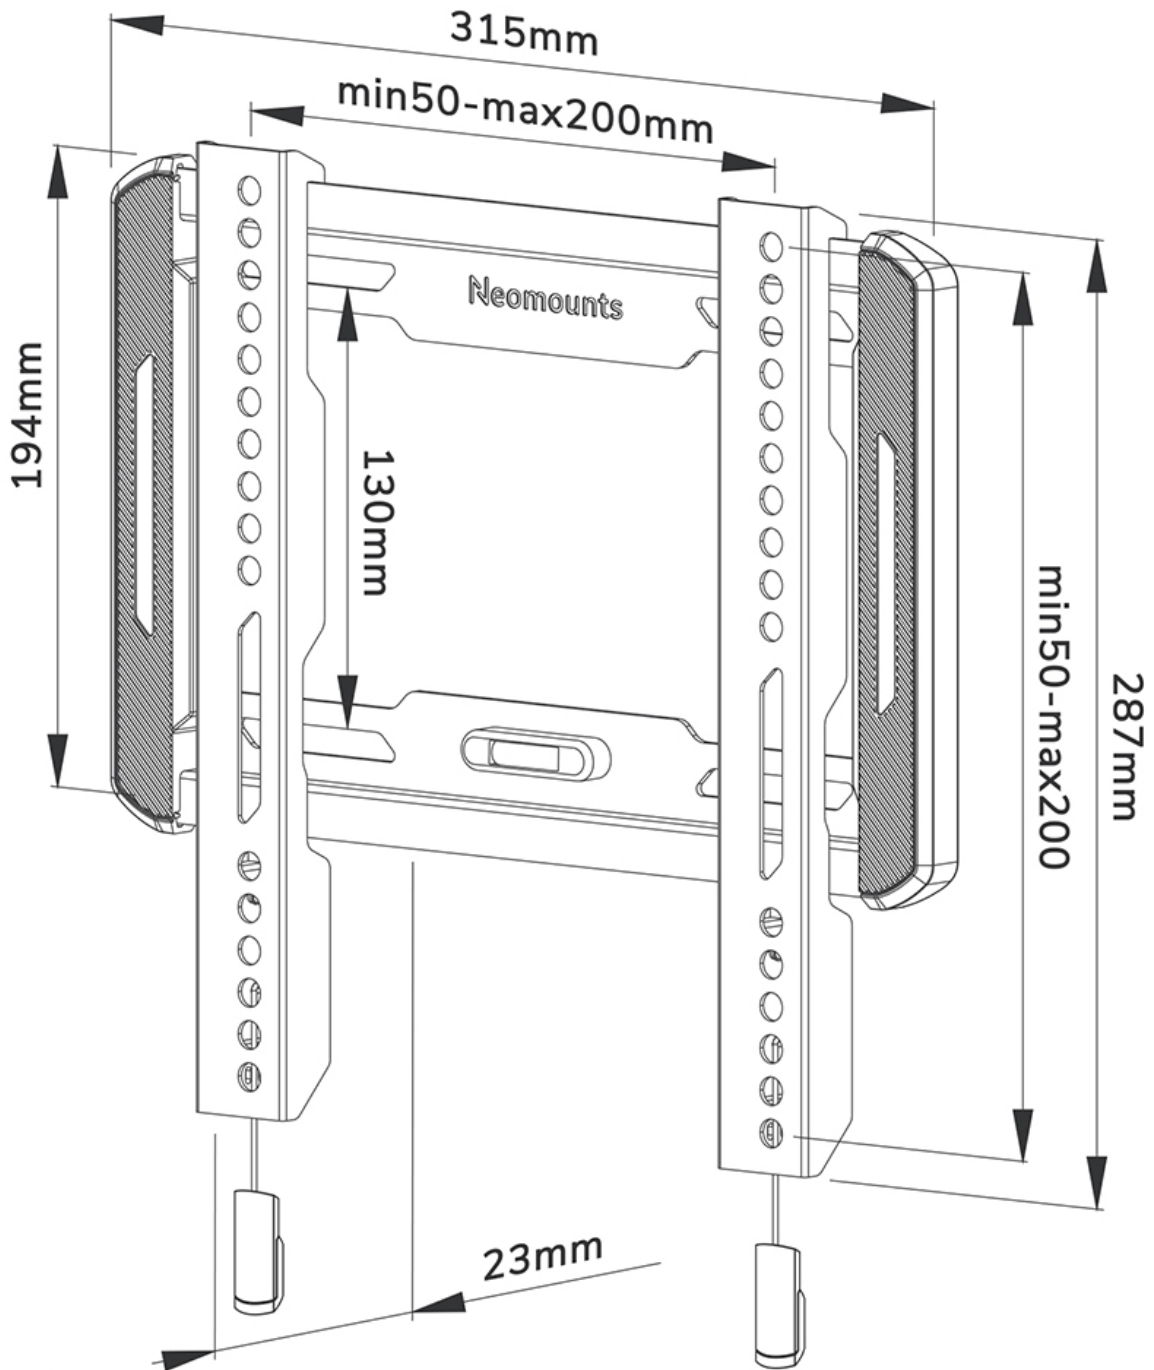

WL30-550BL12

NEOMOUNTS BY NEWSTAR TV WALL MOUNT

Neomounts