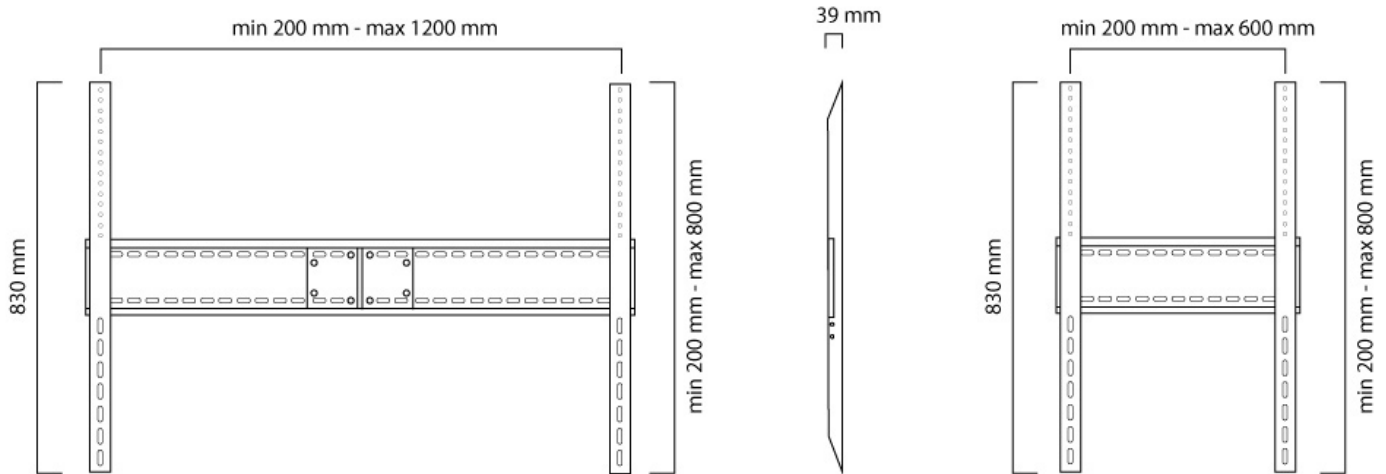

LFD-W1500

NEOMOUNTS BY NEWSTAR TV WALL MOUNT

Neomounts