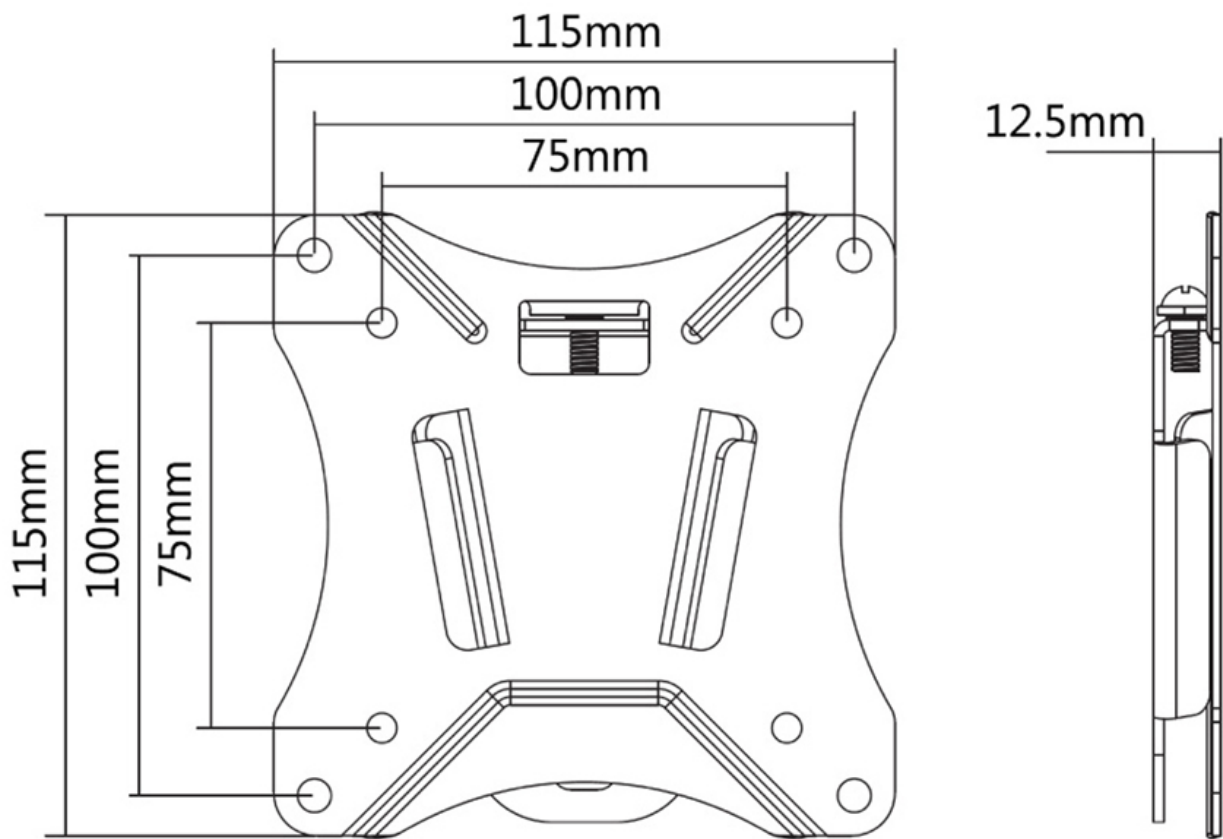

NM-W25BLACK

NEOMOUNTS SELECT TV WALL MOUNT

Neomounts