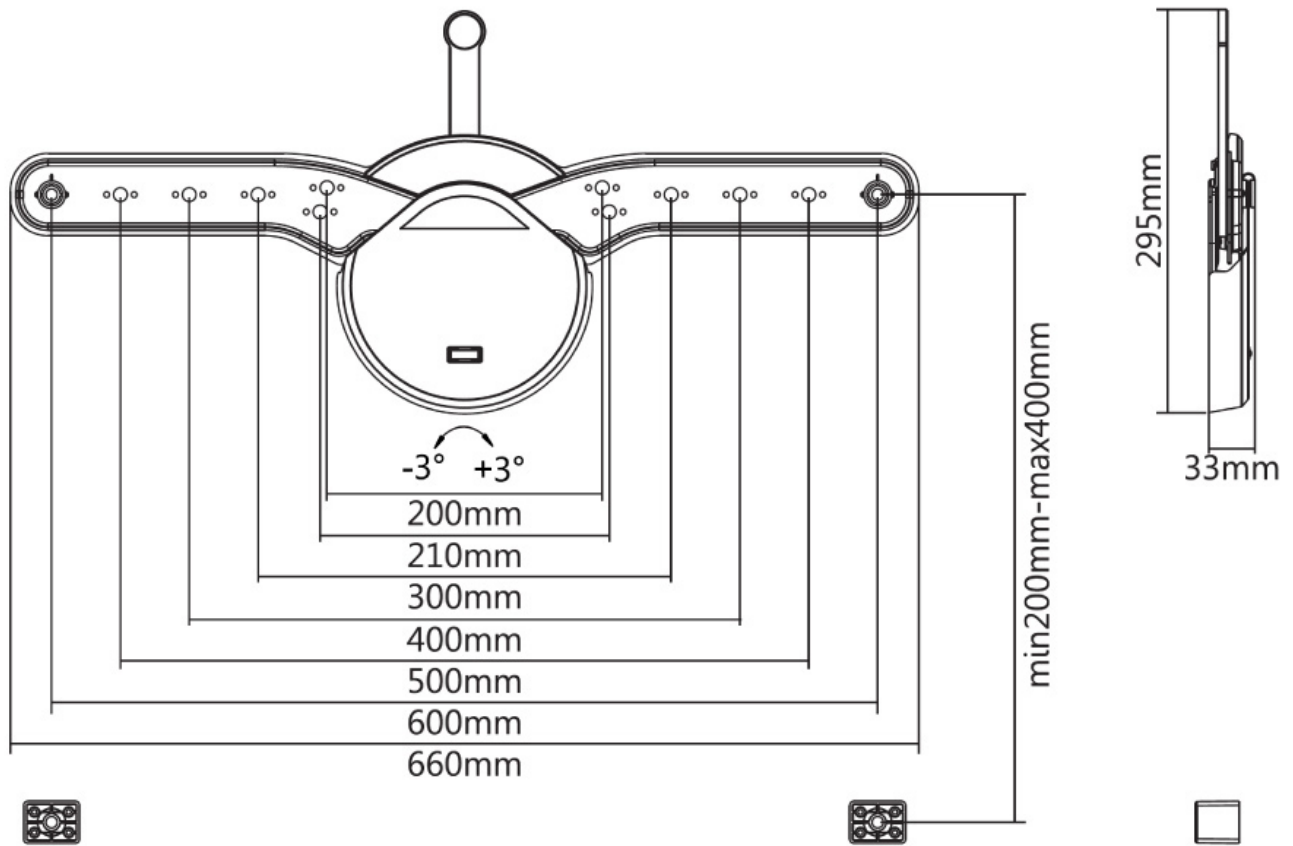

OLED-W600BLACK

NEOMOUNTS BY NEWSTAR TV WALL MOUNT

Neomounts