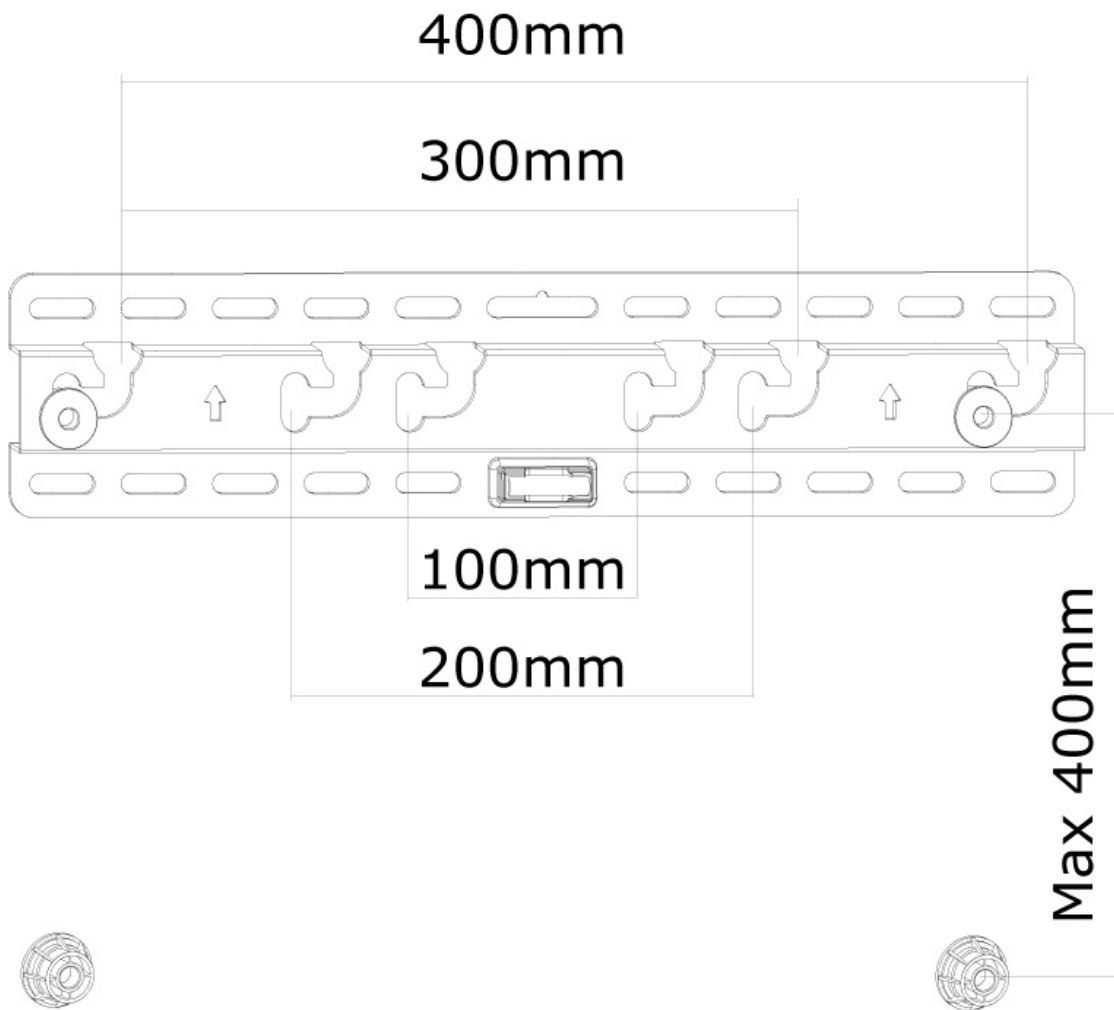

LED-W040

NEOMOUNTS BY NEWSTAR TV WALL MOUNT

Neomounts