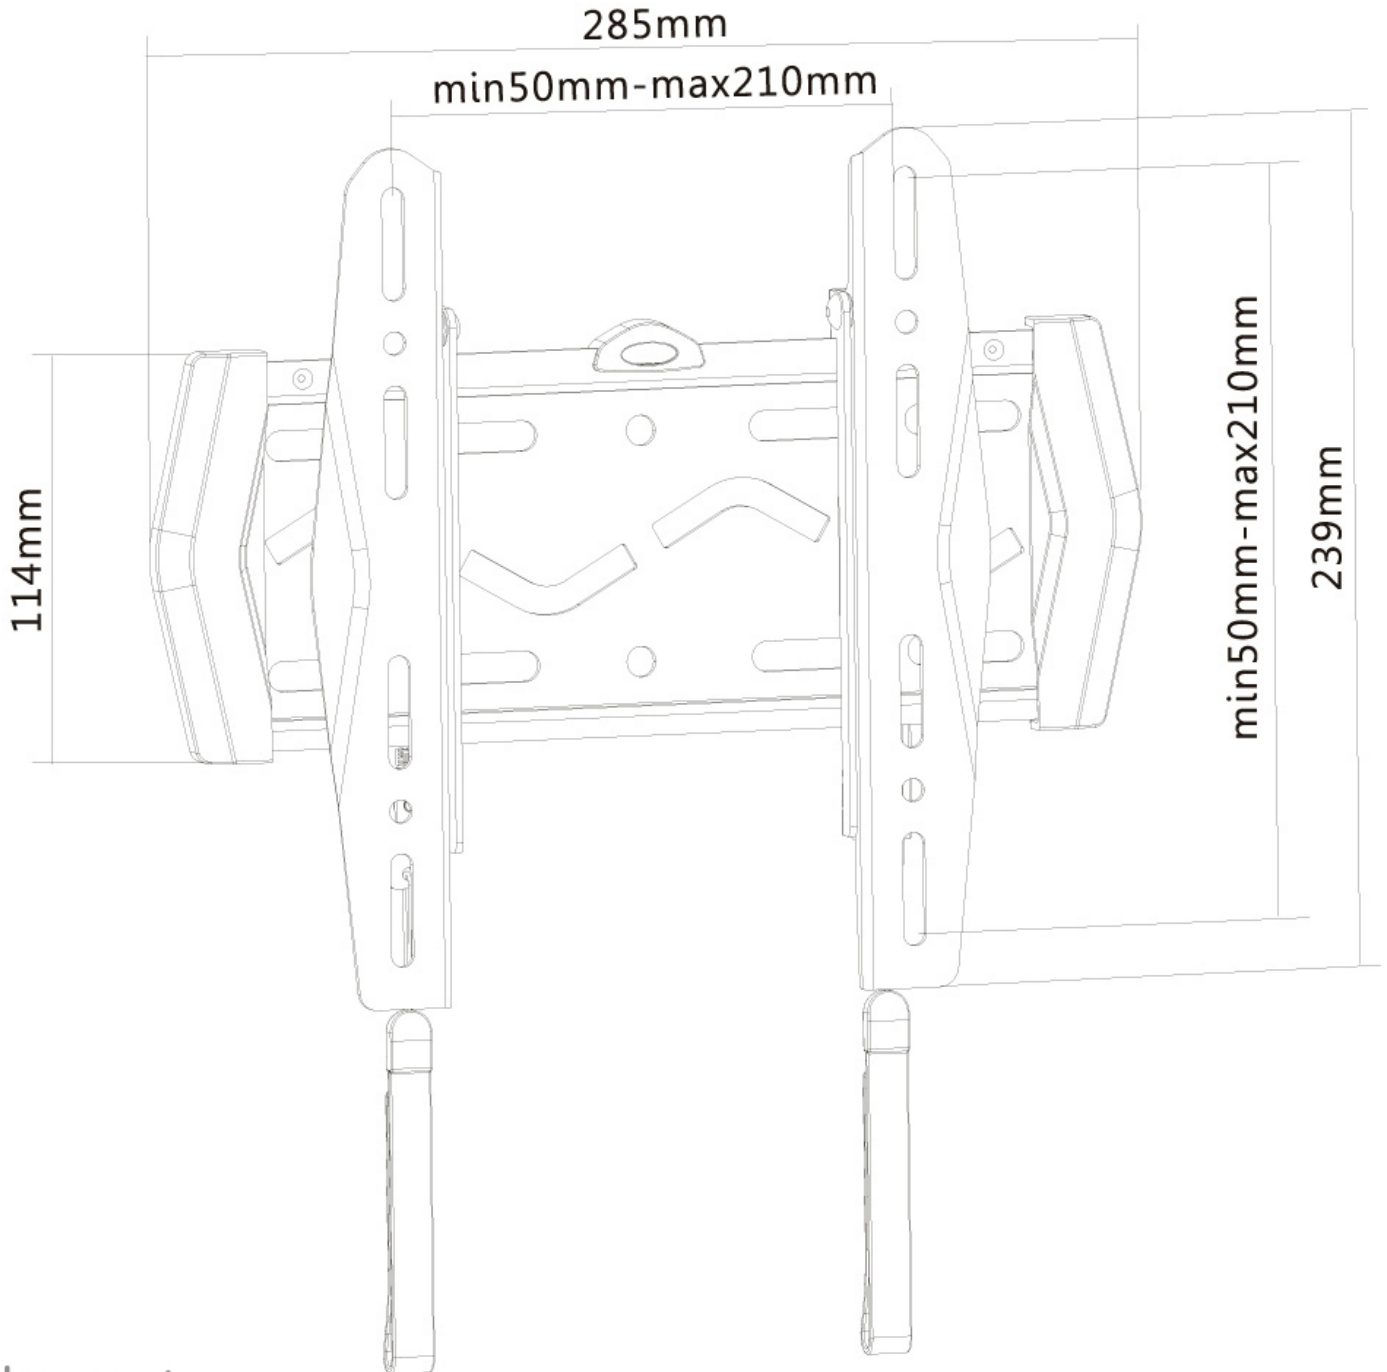

LED-W120

NEOMOUNTS BY NEWSTAR TV WALL MOUNT

Neomounts