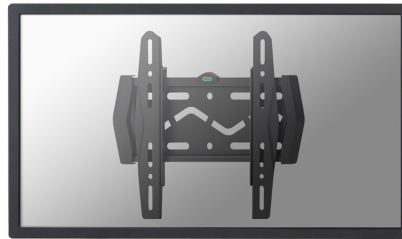

LED-W120

SPECIFICATIONS

GENERAL

| | |
|-------------------|--------------------|
| Min. screen size* | 22 inch |
| Max. screen size* | 40 inch |
| Max. weight | 50 kg (per screen) |
| Screens | 1 |
| VESA minimum | 100x100 mm |
| VESA maximum | 200x200 mm |
| Distance to wall | 1,7-3 cm |

NEOMOUNTS BY NEWSTAR TV WALL MOUNT

Neomounts

Neomounts

Neomounts by Newstar TV/Monitor Ultrathin Wall Mount (fixed) for 22"-40" Screen - Black

The Neomounts by Newstar wall mount, model LED-W120 is a fixed wall mount for flat screens up to 40" (102 cm). This mount is a great choice when you want the ultimate viewing flexibility with your flat screen. Depth of this mount is 1,5 to 3 centimetres.

Neomounts by Newstar LED-W120 is suitable for screens up to 40" (102 cm). The weight capacity of this product is 50 kg each screen. The wall mount is suitable for screens that meet VESA hole pattern 100x100 to 200x200mm. Different hole patterns can be covered using Neomounts by Newstar VESA adapter plates.

Create a clean design ambiance for your flat screen TV in the living room, bedroom or home cinema.

All installation material is included with the product.

LED-W120

NEOMOUNTS BY NEWSTAR TV WALL MOUNT

Neomounts