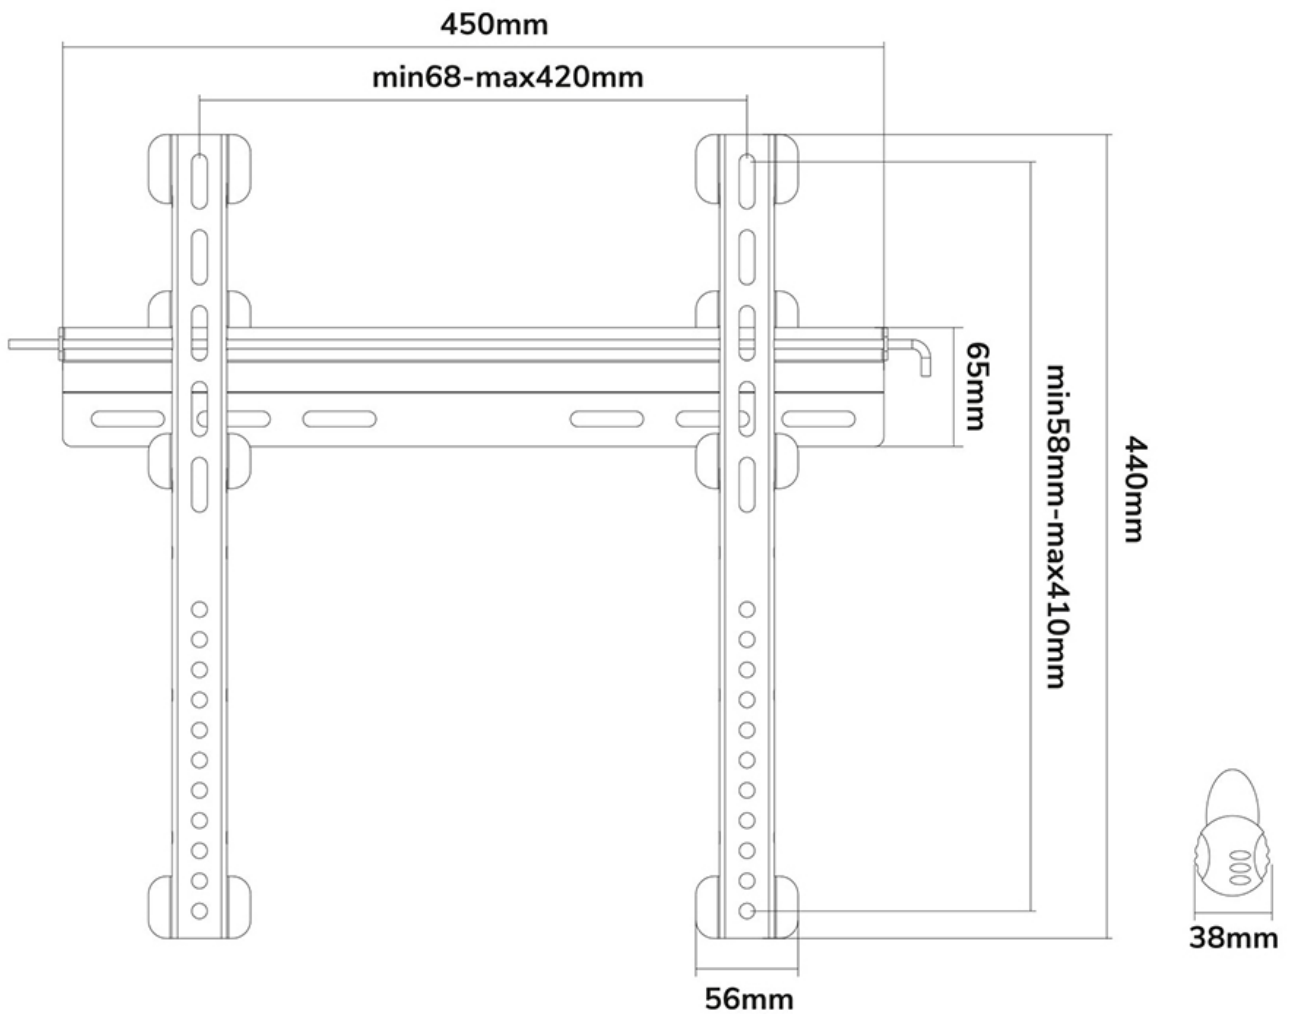

PLASMA-W040BLACK NEOMOUNTS BY NEWSTAR TV WALL MOUNT

Neomounts