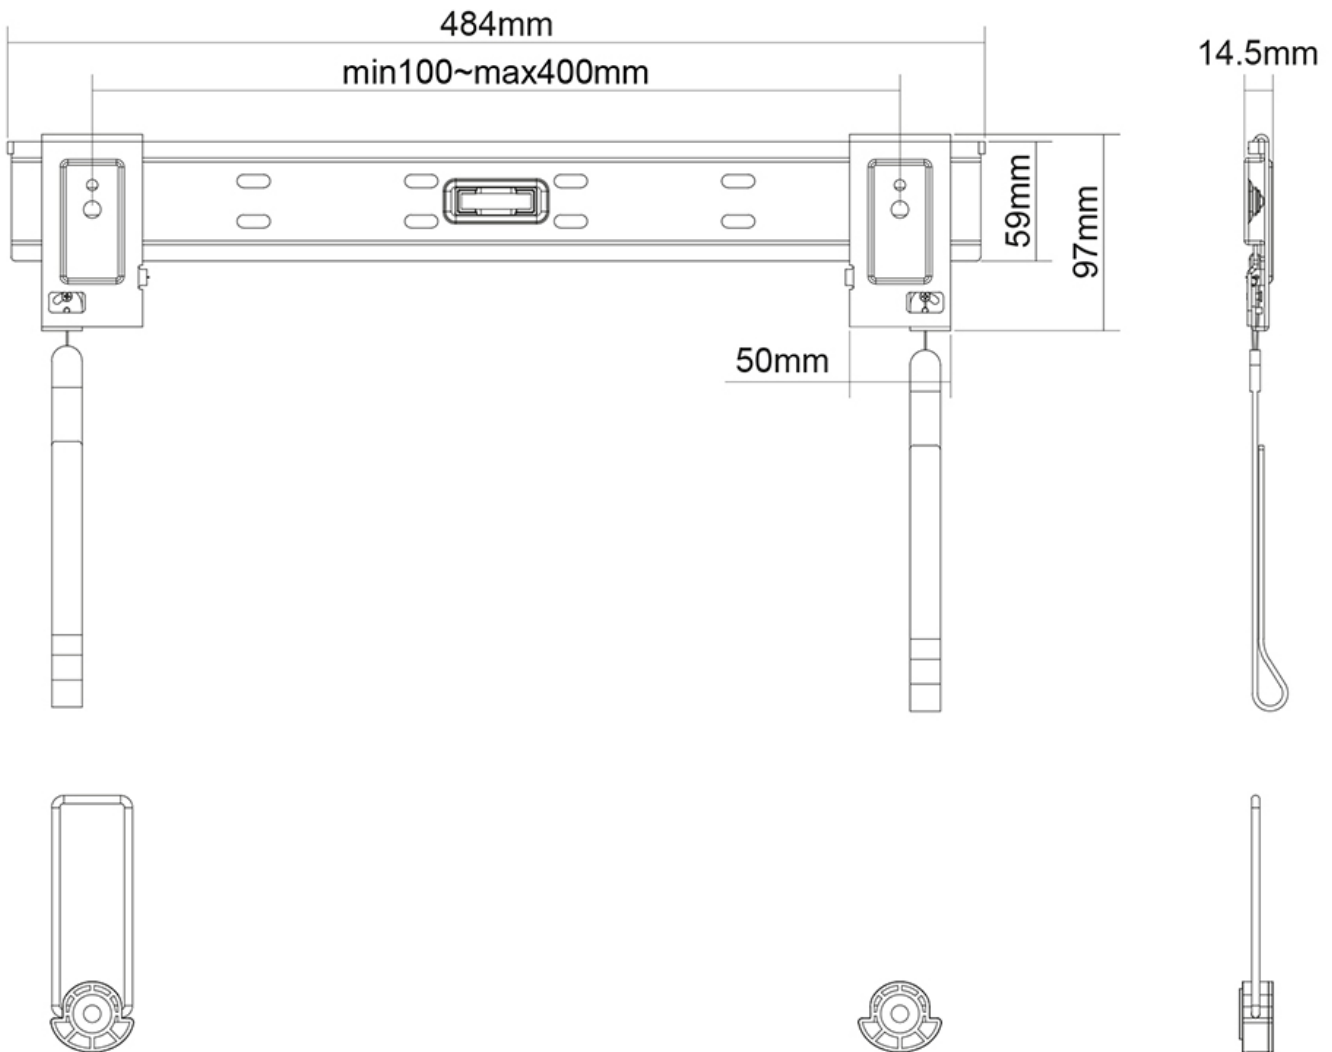

PLASMA-W840

NEOMOUNTS BY NEWSTAR TV WALL MOUNT

Neomounts